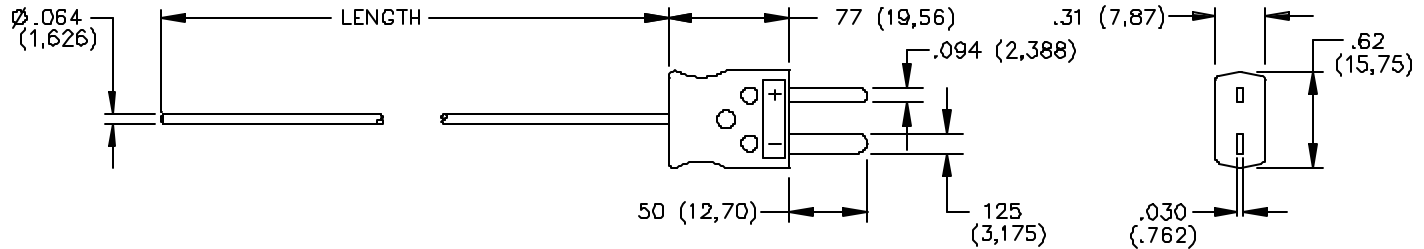

Model 6371, 6543 Extended Length Temperature Probe

Model Number	Length	Calibration	Color
6371	12"	K	Yellow
6543	12"	J	Black

FEATURES:

- Small diameter for application where space is not available
- Use with extension cable 6379 & 6539
- Extended temperature measurement range

MATERIALS:

Connector Plug: Hytrel 4776. (See table for colors).

RATINGS:

Temperature Range: -40 to 2000°F. (-40 to 1093°C.)

Accuracy: $\pm 4^\circ\text{F}$. ($\pm 2.2^\circ\text{C}$.) or 0.75% whichever is greater.

Probe Length: 12 inches, probe diameter .064 inches.

ORDERING INFORMATION: Model 6371, 6543

NOTE: For use in low voltage environments. Do not exceed 30VAC/60VDC.

All dimensions are in inches. Tolerances (except noted): .xx = $\pm .02$ " (.51 mm), .xxx = $\pm .005$ " (.127 mm).