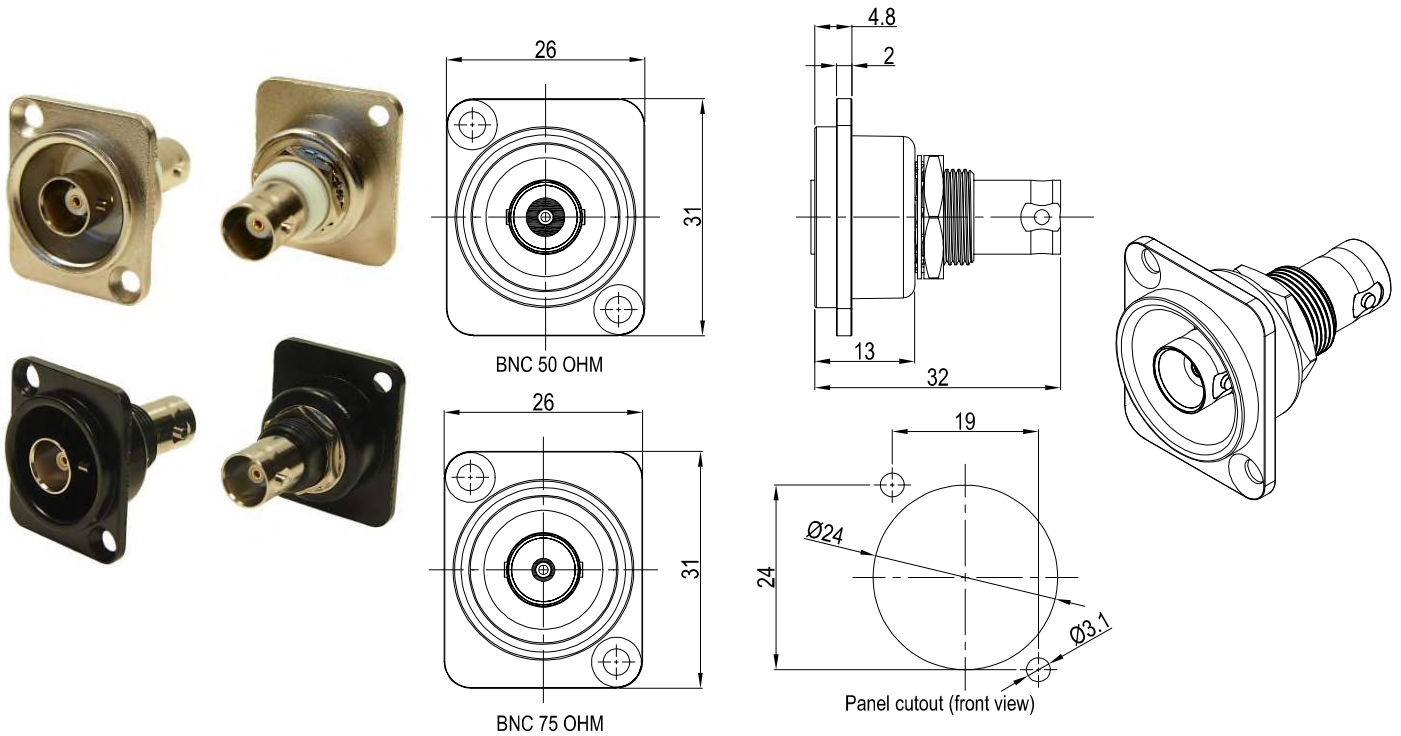

CLIFF

BNC FEEDTHROUGH CONNECTORS

CP30123 - FT XLR 50Ω INSULATED BNC METAL FRAME

CP30124 - FT XLR 75Ω INSULATED BNC METAL FRAME

CP30125 - FT XLR 50Ω INSULATED BNC BLACK METAL FRAME

CP30126 - FT XLR 75Ω INSULATED BNC BLACK METAL FRAME