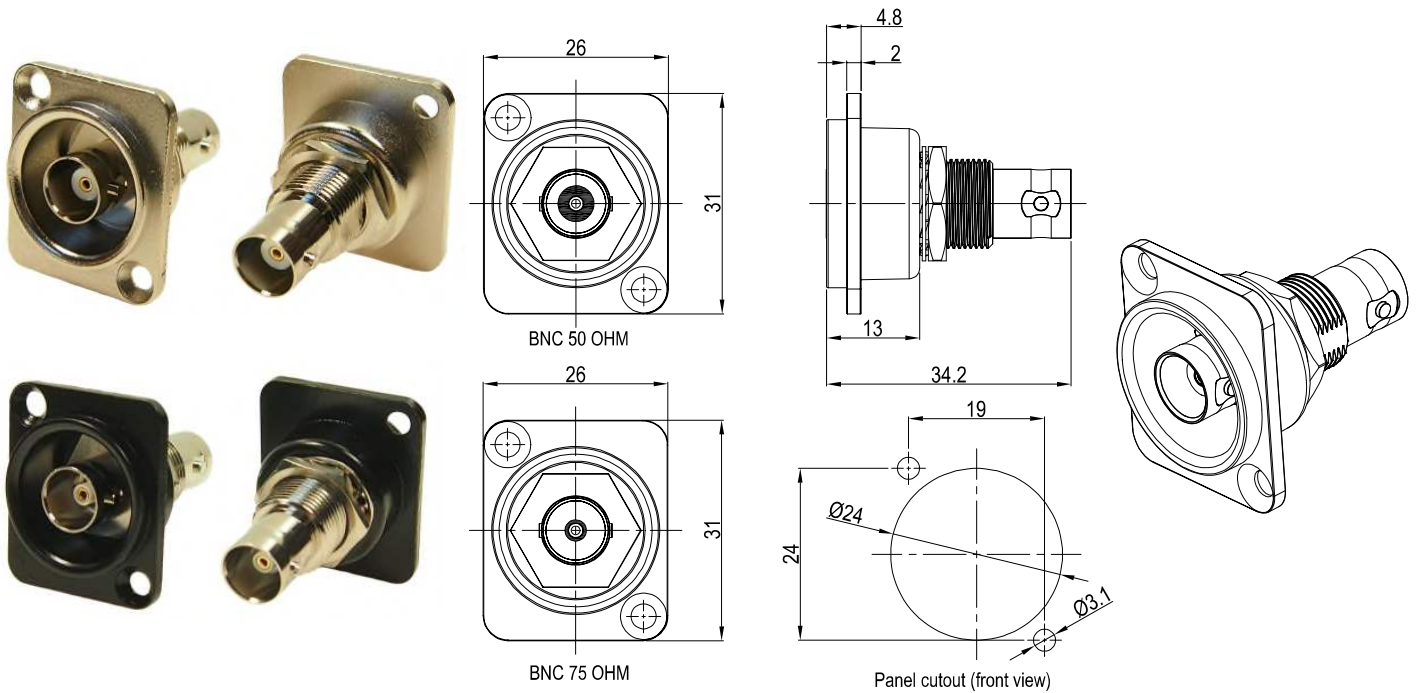

## BNC FEEDTHROUGH CONNECTORS

- CP303090** - FT XLR 50Ω BNC PLASTIC FRAME CSK HOLES
- CP303090X** - FT XLR 50Ω BNC PLASTIC FRAME Ø2.5 PLAIN HOLES
- CP303095** - FT XLR 75Ω BNC PLASTIC FRAME CSK HOLES
- CP303095X** - FT XLR 75Ω BNC PLASTIC FRAME Ø2.5 PLAIN HOLES