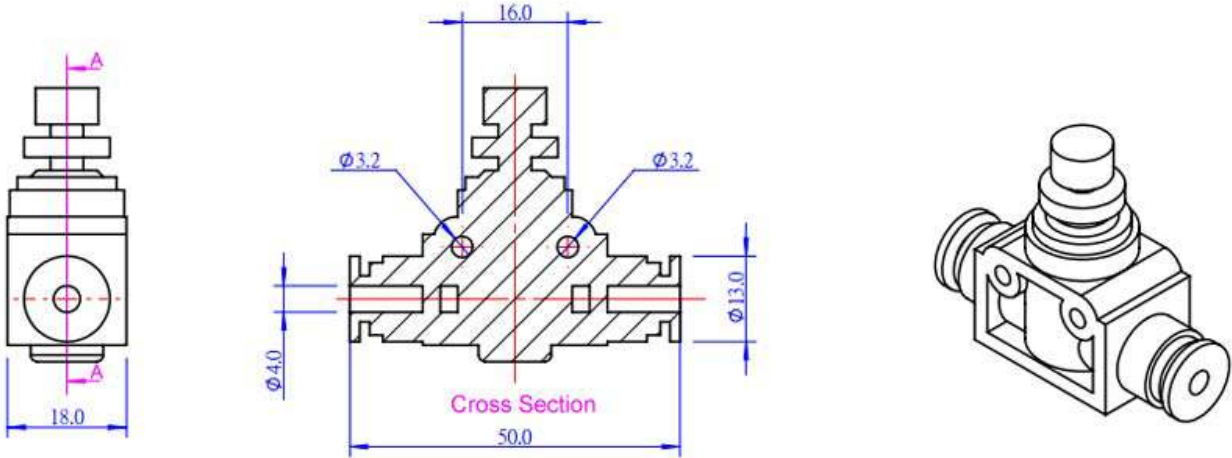

## Straight Throttle Valve (2-Pack)

SKU: 59014 Weight: 68.00 Gram

### Description:

Makeblock  $\phi 4$  straight throttle valve is a flow control valve of straight-through type which is used for reducing and controlling the flow rate, regulated by hand and can be locked and closed completely.

### Features:

- Straight throttling.
- Controlled by manual knob.
- Air pipe is connected with a quick plug connector.

Dimension:

<https://store.makeblock.com/4-straight-throttle-valve-2-pack/2-7-19>