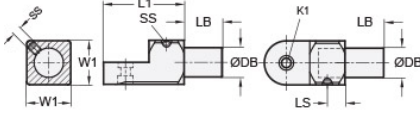

MT15-CSSWS-AN

Ruland Set Screw Swivel Clamp Joint With Stud, Swivel Thru Hole 6.5mm, Stud Diameter 15mm, Stud Length 21mm, L 67mm, Black Anodized Aluminum

Description

Ruland MT15-CSSWS-AN is a swivel clamp joint with stud with 15mm stud diameter, 21mm stud length, M6 set screw, 12.5mm base height, 25mm width and height, and 46mm overall length. It is designed to fit with MT15:16 swivel clamp bases, MT15 clamp connectors and mounting blocks, and MT15 round tubes. When combined with a swivel bases or attachment clamp joints, it is an ideal articulating mounting solution for screens, sensors, reflectors, plexiglass machine guards, and other components that require frequent adjustments. The stud allows for a more compact installation than other connectors which require the use of a second tube that is significantly longer than the stud. An MT15:16:20-ALK-M6-25 adjustable clamping handle can be used to join it to other Ruland swivel components for rapid repositioning without the use of tools. This part is aluminum with a black anodized finish for added corrosion resistance when compared to unplated types. MT15-CSSWS-AN is manufactured by Otto Ganter, inventoried by Ruland, and RoHS3 compliant.

Product Specifications

Bolt Diameter DB	15 mm	Bolt Length LB	21 mm
Counterbore 1 Diameter K1	10 mm	Counterbore 2 Diameter K2	6.5 mm
Overall Length L1	46 mm	Hub Length LH	20 mm
Edge To Center L2	33.5 mm	Base Height H1	12.5 mm
Width & Height W1	25 mm	Hole Depth T	15 mm
Set Screw SS	M6	Screw To Edge LS	10 mm
Material Specification	Anodized Aluminum	Manufacturer	JW Winco/ Otto Ganter
Country of Origin	Germany	Weight (lbs)	0.206300
UPC	634529230169	Tariff Code	7609.00.0000
UNSPC	31162908		