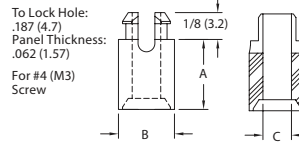

**SRS/CBSS Series
 Snap In Standoff**

- Self-retaining and self-aligning
- Board mount head snaps in and maintains spacing even after the screw is removed

Specifications:

- Material: Nylon 6/6
- Color: Natural
- Flame Class: UL94 V-2

Standard

Stackable

#4 Screw

Item No.		A		B		C		Bulk Pack Qty.
Standard	Stackable	In	mm	In	mm	In	mm	
SRS4-2-01	SSRS4-2-01	0.125	3.2	0.250	6.4	0.125	3.2	1000
CBSS010A	—	0.138	3.5	0.250	6.4	0.125	3.2	1000
CBSS015A	—	0.157	4.0	0.250	6.4	0.125	3.2	1000
CBSS020A	—	0.177	4.5	0.250	6.4	0.125	3.2	1000
SRS4-3-01	SSRS4-3-01	0.187	4.7	0.250	6.4	0.125	3.2	1000
SRS4-4-01	SSRS4-4-01	0.250	6.4	0.250	6.4	0.125	3.2	1000
SRS4-5-01	SSRS4-5-01	0.312	7.9	0.250	6.4	0.125	3.2	1000
SRS4-6-01	SSRS4-6-01	0.375	9.5	0.250	6.4	0.125	3.2	1000
SRS4-7-01	SSRS4-7-01	0.437	11.1	0.250	6.4	0.125	3.2	1000

Item No.		A		B		C		Bulk Pack Qty.
Standard	Stackable	In	mm	In	mm	In	mm	
CBSS050A	—	0.472	12.0	0.250	6.4	0.125	3.2	1000
SRS4-8-01	SSRS4-8-01	0.500	12.7	0.250	6.4	0.125	3.2	1000
CBSS060A	—	0.559	14.2	0.250	6.4	0.125	3.2	1000
CBSS065A	—	0.591	15.0	0.250	6.4	0.125	3.2	1000
SRS4-10-01	SSRS4-10-01	0.625	15.9	0.250	6.4	0.125	3.2	1000
SRS4-12-01	SSRS4-12-01	0.750	19.1	0.250	6.4	0.125	3.2	1000
SRS4-14-01	SSRS4-14-01	0.875	22.2	0.250	6.4	0.125	3.2	1000
SRS4-16-01	SSRS4-16-01	1.000	25.4	0.250	6.4	0.125	3.2	1000

Standard

Stackable

#6 Screw

Item No.		A		B		C		Bulk Pack Qty.
Standard	Stackable	In	mm	In	mm	In	mm	
SRS6-4-01	SSRS6-4-01	0.250	6.4	0.281	7.1	0.153	3.9	1000
SRS6-5-01	SSRS6-5-01	0.312	7.9	0.281	7.1	0.153	3.9	1000
SRS6-6-01	SSRS6-6-01	0.375	9.5	0.281	7.1	0.153	3.9	1000
SRS6-7-01	SSRS6-7-01	0.437	11.1	0.281	7.1	0.153	3.9	1000
SRS6-8-01	SSRS6-8-01	0.500	12.7	0.281	7.1	0.153	3.9	1000