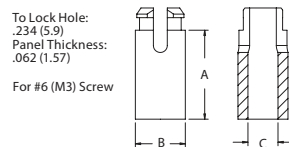

**SRS/CBSS Series
 Snap In Standoff**

- Self-retaining and self-aligning
- Board mount head snaps in and maintains spacing even after the screw is removed

Specifications:

- Material: Nylon 6/6
- Color: Natural
- Flame Class: UL94 V-2

Standard

Stackable

#4 Screw

Item No.		A		B		C		Bulk Pack Qty.
Standard	Stackable	In	mm	In	mm	In	mm	
SRS4-2-01	SSRS4-2-01	0.125	3.2	0.250	6.4	0.125	3.2	1000
CBSS010A	—	0.138	3.5	0.250	6.4	0.125	3.2	1000
CBSS015A	—	0.157	4.0	0.250	6.4	0.125	3.2	1000
CBSS020A	—	0.177	4.5	0.250	6.4	0.125	3.2	1000
SRS4-3-01	SSRS4-3-01	0.187	4.7	0.250	6.4	0.125	3.2	1000
SRS4-4-01	SSRS4-4-01	0.250	6.4	0.250	6.4	0.125	3.2	1000
SRS4-5-01	SSRS4-5-01	0.312	7.9	0.250	6.4	0.125	3.2	1000
SRS4-6-01	SSRS4-6-01	0.375	9.5	0.250	6.4	0.125	3.2	1000
SRS4-7-01	SSRS4-7-01	0.437	11.1	0.250	6.4	0.125	3.2	1000

Item No.		A		B		C		Bulk Pack Qty.
Standard	Stackable	In	mm	In	mm	In	mm	
CBSS050A	—	0.472	12.0	0.250	6.4	0.125	3.2	1000
SRS4-8-01	SSRS4-8-01	0.500	12.7	0.250	6.4	0.125	3.2	1000
CBSS060A	—	0.559	14.2	0.250	6.4	0.125	3.2	1000
CBSS065A	—	0.591	15.0	0.250	6.4	0.125	3.2	1000
SRS4-10-01	SSRS4-10-01	0.625	15.9	0.250	6.4	0.125	3.2	1000
SRS4-12-01	SSRS4-12-01	0.750	19.1	0.250	6.4	0.125	3.2	1000
SRS4-14-01	SSRS4-14-01	0.875	22.2	0.250	6.4	0.125	3.2	1000
SRS4-16-01	SSRS4-16-01	1.000	25.4	0.250	6.4	0.125	3.2	1000

Standard

Stackable

#6 Screw

Item No.		A		B		C		Bulk Pack Qty.
Standard	Stackable	In	mm	In	mm	In	mm	
SRS6-4-01	SSRS6-4-01	0.250	6.4	0.281	7.1	0.153	3.9	1000
SRS6-5-01	SSRS6-5-01	0.312	7.9	0.281	7.1	0.153	3.9	1000
SRS6-6-01	SSRS6-6-01	0.375	9.5	0.281	7.1	0.153	3.9	1000
SRS6-7-01	SSRS6-7-01	0.437	11.1	0.281	7.1	0.153	3.9	1000
SRS6-8-01	SSRS6-8-01	0.500	12.7	0.281	7.1	0.153	3.9	1000