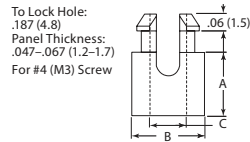

**SRS/CBSS Series
 Snap In Standoff**

- Self-retaining and self-aligning
- Board mount head snaps in and maintains spacing even after the screw is removed

Specifications:

- Material: Nylon 6/6
- Color: Natural
- Flame Class: UL94 V-2

Standard

Stackable

#4 Screw

Item No.		A		B		C		Bulk Pack Qty.
Standard	Stackable	In	mm	In	mm	In	mm	
SRS4-2-01	SSRS4-2-01	0.125	3.2	0.250	6.4	0.125	3.2	1000
CBSS010A	—	0.138	3.5	0.250	6.4	0.125	3.2	1000
CBSS015A	—	0.157	4.0	0.250	6.4	0.125	3.2	1000
CBSS020A	—	0.177	4.5	0.250	6.4	0.125	3.2	1000
SRS4-3-01	SSRS4-3-01	0.187	4.7	0.250	6.4	0.125	3.2	1000
SRS4-4-01	SSRS4-4-01	0.250	6.4	0.250	6.4	0.125	3.2	1000
SRS4-5-01	SSRS4-5-01	0.312	7.9	0.250	6.4	0.125	3.2	1000
SRS4-6-01	SSRS4-6-01	0.375	9.5	0.250	6.4	0.125	3.2	1000
SRS4-7-01	SSRS4-7-01	0.437	11.1	0.250	6.4	0.125	3.2	1000

Item No.		A		B		C		Bulk Pack Qty.
Standard	Stackable	In	mm	In	mm	In	mm	
CBSS050A	—	0.472	12.0	0.250	6.4	0.125	3.2	1000
SRS4-8-01	SSRS4-8-01	0.500	12.7	0.250	6.4	0.125	3.2	1000
CBSS060A	—	0.559	14.2	0.250	6.4	0.125	3.2	1000
CBSS065A	—	0.591	15.0	0.250	6.4	0.125	3.2	1000
SRS4-10-01	SSRS4-10-01	0.625	15.9	0.250	6.4	0.125	3.2	1000
SRS4-12-01	SSRS4-12-01	0.750	19.1	0.250	6.4	0.125	3.2	1000
SRS4-14-01	SSRS4-14-01	0.875	22.2	0.250	6.4	0.125	3.2	1000
SRS4-16-01	SSRS4-16-01	1.000	25.4	0.250	6.4	0.125	3.2	1000