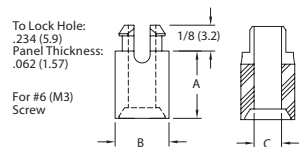

**SRS/CBSS Series
 Snap In Standoff**

- Self-retaining and self-aligning
- Board mount head snaps in and maintains spacing even after the screw is removed

Specifications:

- Material: Nylon 6/6
- Color: Natural
- Flame Class: UL94 V-2

Standard

Stackable

#4 Screw

Item No.		A		B		C		Bulk Pack Qty.
Standard	Stackable	In	mm	In	mm	In	mm	
SRS4-2-01	SSRS4-2-01	0.125	3.2	0.250	6.4	0.125	3.2	1000
CBSS010A	—	0.138	3.5	0.250	6.4	0.125	3.2	1000
CBSS015A	—	0.157	4.0	0.250	6.4	0.125	3.2	1000
CBSS020A	—	0.177	4.5	0.250	6.4	0.125	3.2	1000
SRS4-3-01	SSRS4-3-01	0.187	4.7	0.250	6.4	0.125	3.2	1000
SRS4-4-01	SSRS4-4-01	0.250	6.4	0.250	6.4	0.125	3.2	1000
SRS4-5-01	SSRS4-5-01	0.312	7.9	0.250	6.4	0.125	3.2	1000
SRS4-6-01	SSRS4-6-01	0.375	9.5	0.250	6.4	0.125	3.2	1000
SRS4-7-01	SSRS4-7-01	0.437	11.1	0.250	6.4	0.125	3.2	1000

Item No.		A		B		C		Bulk Pack Qty.
Standard	Stackable	In	mm	In	mm	In	mm	
CBSS050A	—	0.472	12.0	0.250	6.4	0.125	3.2	1000
SRS4-8-01	SSRS4-8-01	0.500	12.7	0.250	6.4	0.125	3.2	1000
CBSS060A	—	0.559	14.2	0.250	6.4	0.125	3.2	1000
CBSS065A	—	0.591	15.0	0.250	6.4	0.125	3.2	1000
SRS4-10-01	SSRS4-10-01	0.625	15.9	0.250	6.4	0.125	3.2	1000
SRS4-12-01	SSRS4-12-01	0.750	19.1	0.250	6.4	0.125	3.2	1000
SRS4-14-01	SSRS4-14-01	0.875	22.2	0.250	6.4	0.125	3.2	1000
SRS4-16-01	SSRS4-16-01	1.000	25.4	0.250	6.4	0.125	3.2	1000

Standard

Stackable

#6 Screw

Item No.		A		B		C		Bulk Pack Qty.
Standard	Stackable	In	mm	In	mm	In	mm	
SRS6-4-01	SSRS6-4-01	0.250	6.4	0.281	7.1	0.153	3.9	1000
SRS6-5-01	SSRS6-5-01	0.312	7.9	0.281	7.1	0.153	3.9	1000
SRS6-6-01	SSRS6-6-01	0.375	9.5	0.281	7.1	0.153	3.9	1000
SRS6-7-01	SSRS6-7-01	0.437	11.1	0.281	7.1	0.153	3.9	1000
SRS6-8-01	SSRS6-8-01	0.500	12.7	0.281	7.1	0.153	3.9	1000