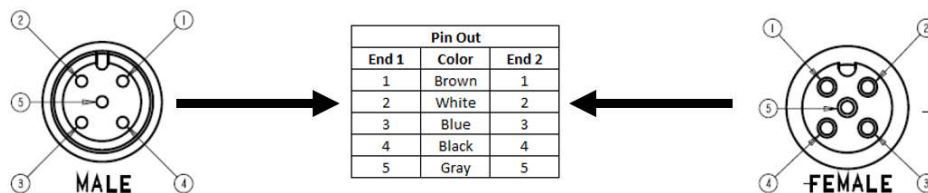

### C5AC11UXXX

(M12 Cordset, 5 Position, 22 AWG Unshielded, Male Straight to Female Straight)

- Mueller's C5AC11UXXX is an M12 5-pin double ended, unshielded instrumentation cable with a straight male connector on one end and a straight female at the other.
- Keyway – A Coding
- Utilizes our 5-conductor 22 AWG PVC-insulated, unshielded cable.
- Ratings:
  - Current: 4 A
  - Voltage: 250 V AC/DC
- Material:
  - Coupling Nuts – Nickel Plated Brass
  - Pins/Contacts – Gold Plated Brass
- Length: The "U" in the model number represents unit of measurement. Either: Meters (M), Feet (F)
- Length: The "XXX" in the model number represents length. Standard lengths are 2, 5, and 10 meters. Any other lengths available upon request.
- Meets Standard: IEC 61076-2-101
- Protection Class: IEC IP68
- RoHS 3 Compliant