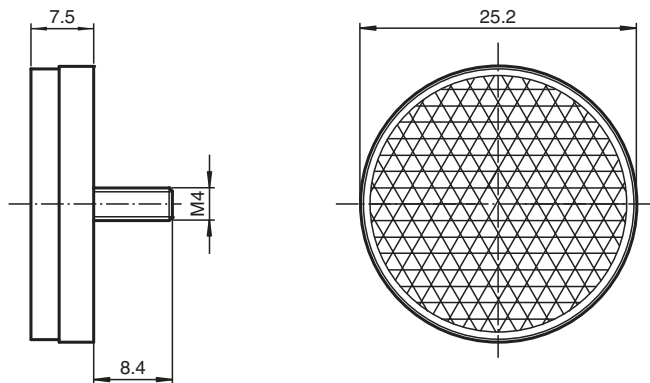

# Reflector REF-S25

- Screw mounting for simple installation

Reflector, round  $\varnothing$  25 mm, screw fixing M4

## Dimensions

## Technical Data

<b>General specifications</b>	
Construction type	circular
<b>Ambient conditions</b>	
Ambient temperature	-20 ... 85 °C (-4 ... 185 °F)
<b>Mechanical specifications</b>	
Material	PMMA/ABS
Dimensions	Diameter: 25 mm
Mounting	screw fixing