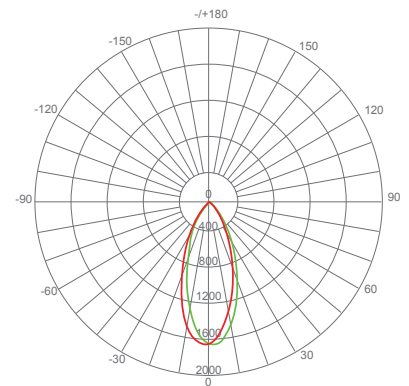

Product Photometric Data

Euri Lighting | A Division of IRTRONIX Inc.