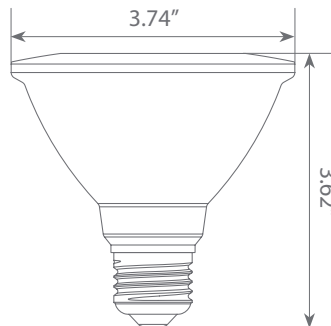

Product Dimensions