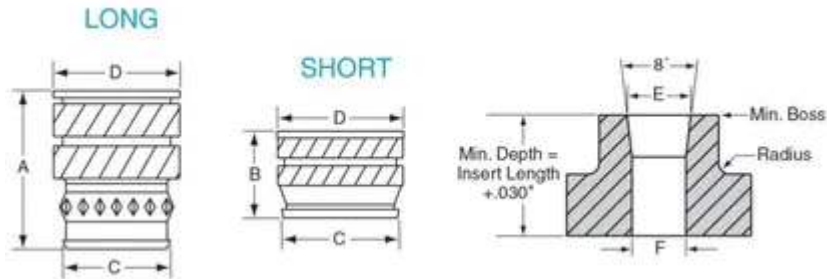

1024X150H

B	0.15 in
Boss Size	0.554 in
Brand	RAF
C	0.267 in
D	0.297 in
F	0.267 in
Finish	None
Length E	0.277 in
Material	Brass
Series	H
Thread Size	10-24

PRODUCT OPTIONS

Finish
None
Black Oxide (25)
Bright Dip (13)
Bright Tin over Copper Flash (14)
Cad Plate - Clear Chromate (2)
Cad Plate - Clear Chromate - Commercial

(1)
Cad Plate - Yellow Chromate (3)
Chrome - Bright (10)
Chrome - Satin (11)
Chrome over Nickel (4)
Electro Tin (16)
Electro Tin - Nickel Undercoat (44)
Electro Tin - Solder 60/40 (27)
Hot Tin Dip (15)
Nickel (5)
Nickel - Ductile (37)
Zinc - Black (42)
Zinc - Blue (43)
Zinc - Clear Chromate (12)
Zinc - Yellow Chromate (28)