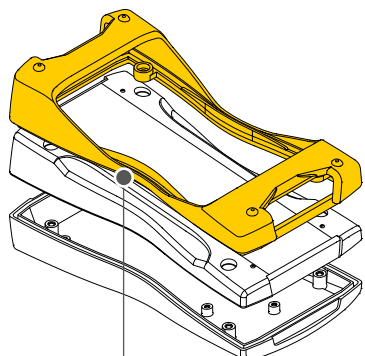

Flat version

Console version

Decor seal options for protection class IP65

BS.02

BS.04 + seal battery compartment

Seal to achieve the higher protection

BS.00

BS.03 + seal battery compartment

BOPLA

A Phoenix Mecano Company

BOS-Streamline

Battery compartment

Enclosure size BS 4... and BS 5...:
Battery compartment designed for 3x Micro AAA

Enclosure size BS 6...:
Battery compartment designed for 3x Micro AA