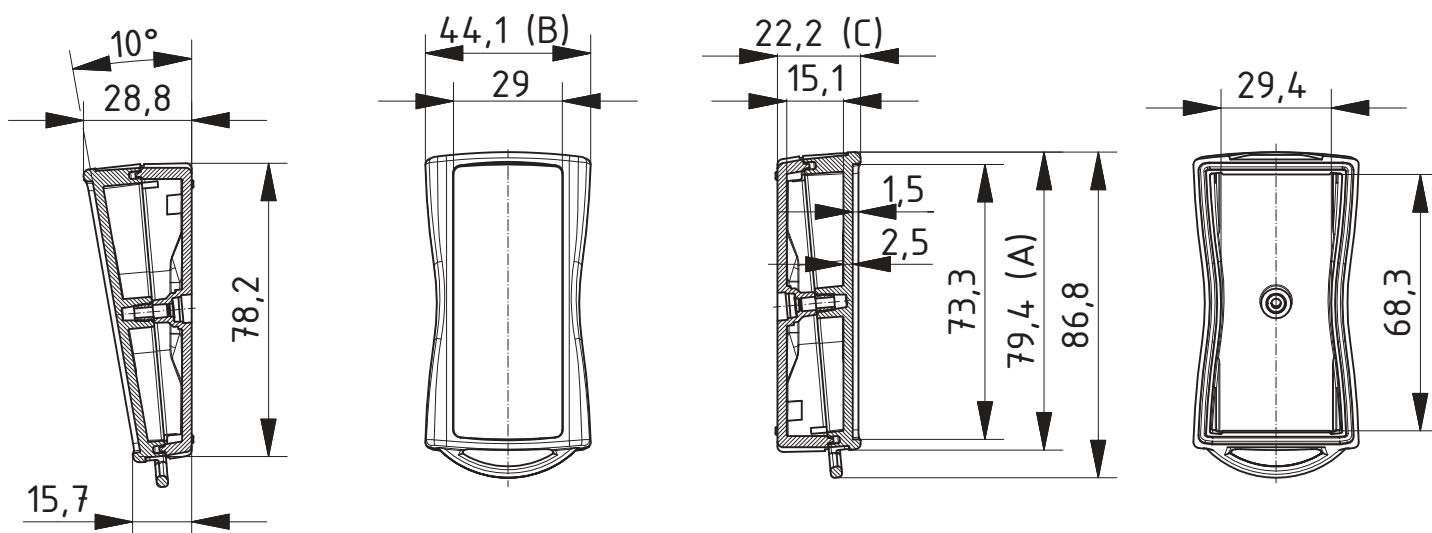

BOS-Streamline

With membrane keypad area

BS 200 F, IP 40 (IP 54), with loop for attaching lanyard

Model	Order no.	A	B	C	Colour
BS 200 F-7024	82200124	79.4	44.1	22.2	Graphite grey
BS 200 F-7035	82200135	79.4	44.1	22.2	Light grey

Scope Of Delivery: Lid and base, 1 screw

Notes: Upgradable to IP 54 by fitting DI-D.

BS 202 F, IP 54, with loop for attaching lanyard

Model	Order no.	A	B	C	Colour
BS 202 F-7024	82202124	79.4	44.1	22.2	Graphite grey
BS 202 F-7035	82202135	79.4	44.1	22.2	Light grey

Scope Of Delivery: Lid and base including seal, 1 screw

Z-2803266