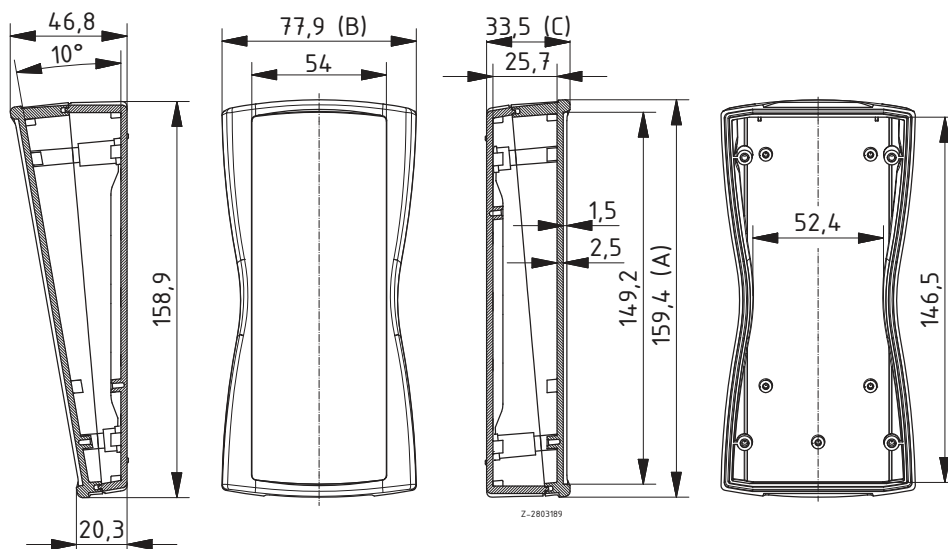

BOS-Streamline

With membrane keypad area and battery compartment

BS 601 F with compartment for 3 mignon (AA) batteries, IP 40

Model	Order no.	A	B	C	Colour
BS 601 F-7024	82601124	159.4	77.9	33.5	Graphite grey
BS 601 F-7035	82601135	159.4	77.9	33.5	Light grey

Scope Of Delivery: Lid and base, 4 screws, battery compartment lid, screws, battery contacts

BS 603 F with compartment for 3 mignon (AA) batteries, IP 40 (IP 65¹)

Model	Order no.	A	B	C	Colour
BS 603 F-7024	82603124	159.4	77.9	33.5	Graphite grey
BS 603 F-7035	82603135	159.4	77.9	33.5	Light grey

Scope Of Delivery: Lid and base, 4 screws, battery compartment lid, battery compartment seal, screws, battery contacts

Notes: ¹ Upgradable to IP 65 by fitting decor seal DI-D.

BS 604 F with compartment for 3 mignon (AA) batteries, IP 65²

Model	Order no.	A	B	C	Colour
BS 604 F-7024	82604124	159.4	77.9	35.5	Graphite grey
BS 604 F-7035	82604135	159.4	77.9	33.5	Light grey

Scope Of Delivery: Lid and base including seal, 4 screws, battery compartment lid, battery compartment seal, screws, battery contacts

Notes: Cannot be combined with DI-D decor seal.