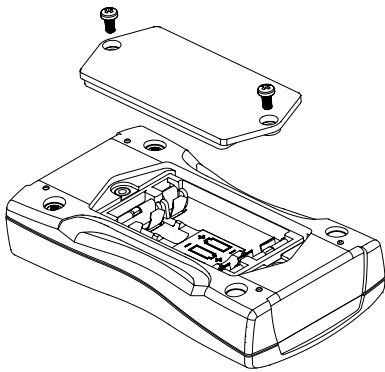

BOPLA

A Phoenix Mecano Company

BOS-Streamline

Battery compartment

Enclosure size BS 4... and BS 5...:
Battery compartment designed for 3x Micro AAA

Enclosure size BS 6...:
Battery compartment designed for 3x Micro AA