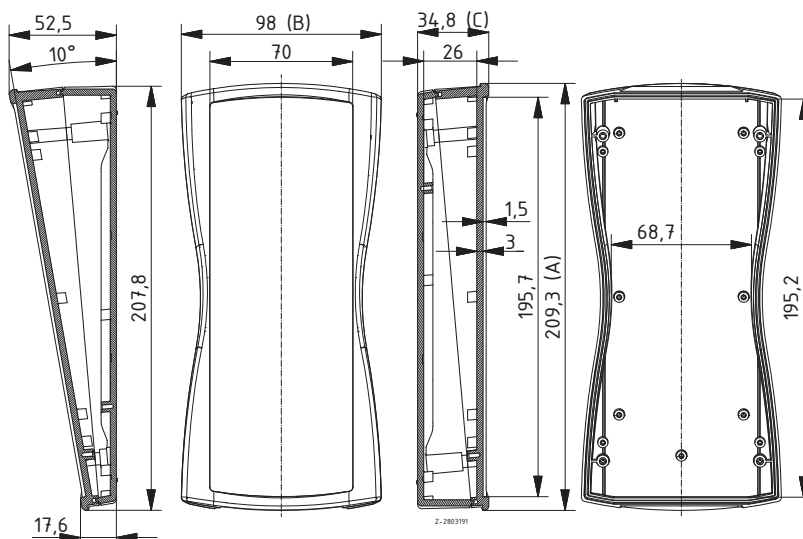

BOS-Streamline

With membrane keypad area and battery compartment

BS 801 F with compartment for 4 mignon (AA) batteries, IP 40

Model	Order no.	A	B	C	Colour
BS 801 F-7024	82801124	209.3	98	34.8	Graphite grey
BS 801 F-7035	82801135	209.3	98	34.8	Light grey

Scope Of Delivery: Lid and base, 4 screws, battery compartment lid, screws, battery contacts

BS 803 F with compartment for 4 mignon (AA) batteries, IP 40 (IP 65¹)

Model	Order no.	A	B	C	Colour
BS 803 F-7024	82803124	209.3	98	34.8	Graphite grey
BS 803 F-7035	82803135	209.3	98	34.8	Light grey

Scope Of Delivery: Lid and base, 4 screws, battery compartment lid, battery compartment seal, screws, battery contacts

Notes: ¹ Upgradable to IP 65 by fitting decor seal DI-D.

BS 804 F with compartment for 4 mignon (AA) batteries, IP 65²

Model	Order no.	A	B	C	Colour
BS 804 F-7024	82804124	209.3	98	34.8	Graphite grey
BS 804 F-7035	82804135	209.3	98	34.8	Light grey

Scope Of Delivery: Lid and base including seal, 4 screws, battery compartment lid, battery compartment seal, screws, battery contacts

Notes: Cannot be combined with DI-D decor seal.