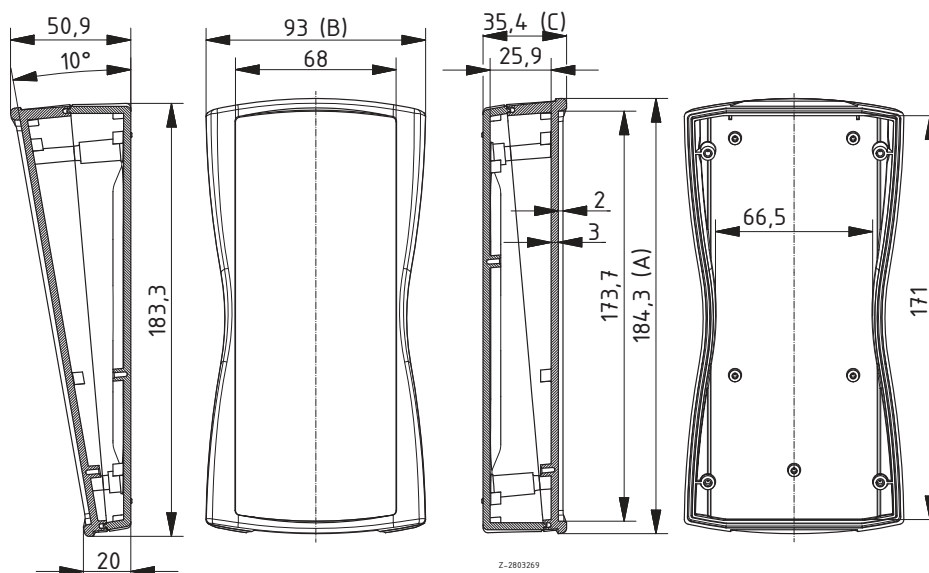

BOS-Streamline

With membrane keypad area and battery compartment

BS 701 F with compartment for 4 mignon (AA) batteries, IP 40

Model	Order no.	A	B	C	Colour
BS 701 F-7024	82701124	184.3	93	35.4	Graphite grey
BS 701 F-7035	82701135	184.3	93	35.4	Light grey

Scope Of Delivery: Lid and base, 4 screws, battery compartment lid, screws, battery contacts

BS 703 F with compartment for 4 mignon (AA) batteries, IP 40 (IP 65¹)

Model	Order no.	A	B	C	Colour
BS 703 F-7024	82703124	184.3	93	35.4	Graphite grey
BS 703 F-7035	82703135	184.3	93	35.4	Light grey

Scope Of Delivery: Lid and base, 4 screws, battery compartment lid, battery compartment seal, screws, battery contacts

Notes: ¹ Upgradable to IP 65 by fitting decor seal DI-D.

BS 704 F with compartment for 4 mignon (AA) batteries, IP 65²

Model	Order no.	A	B	C	Colour
BS 704 F-7024	82704124	184.3	93	35.4	Graphite grey
BS 704 F-7035	82704135	184.3	93	35.4	Light grey

Scope Of Delivery: Lid and base including seal, 4 screws, battery compartment lid, battery compartment seal, screws, battery contacts

Notes: Cannot be combined with DI-D decor seal.