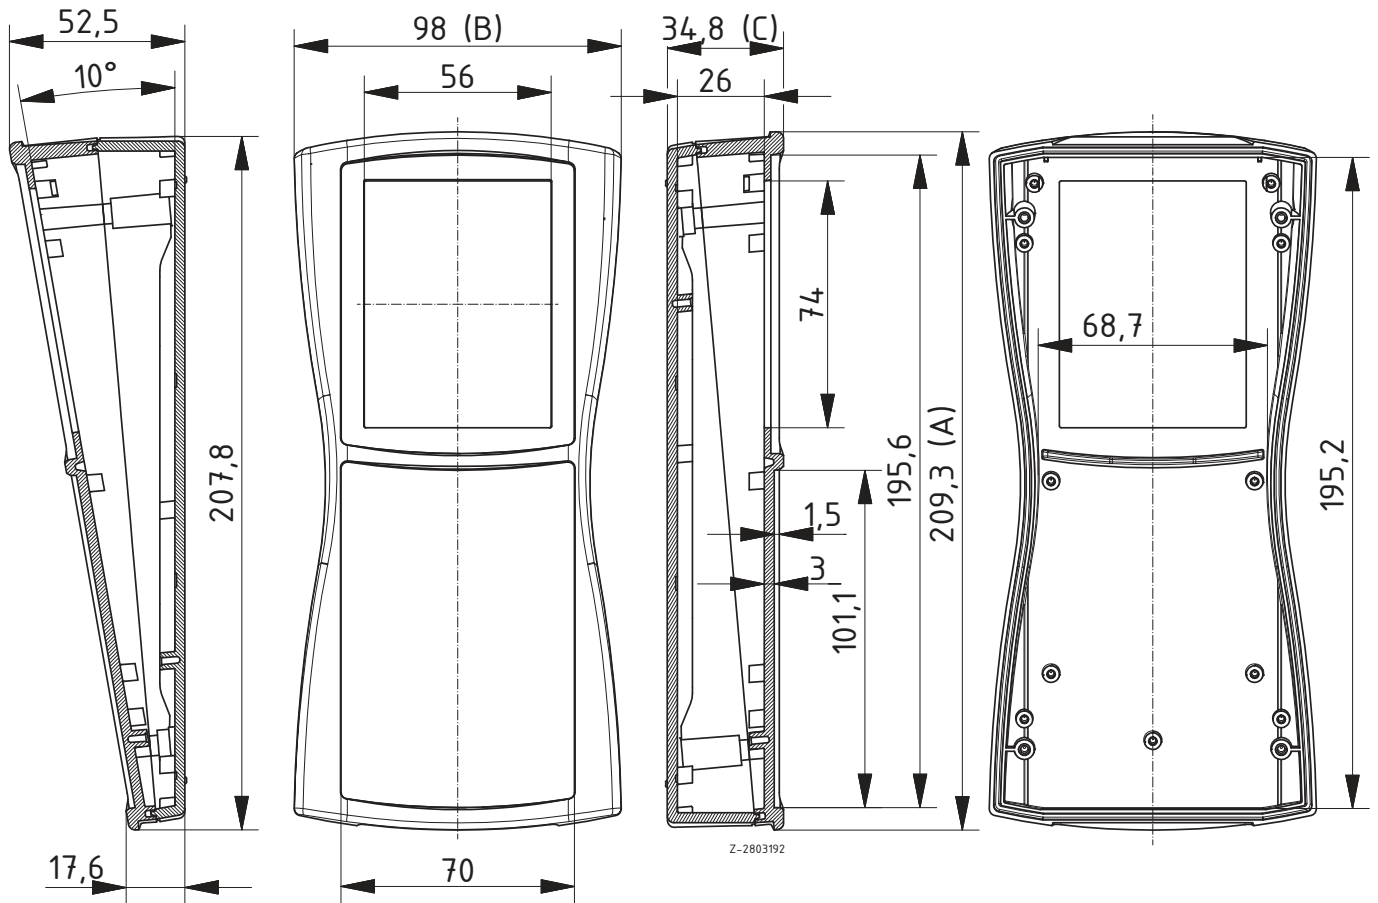

BOPLA

A Phoenix Mecano Company