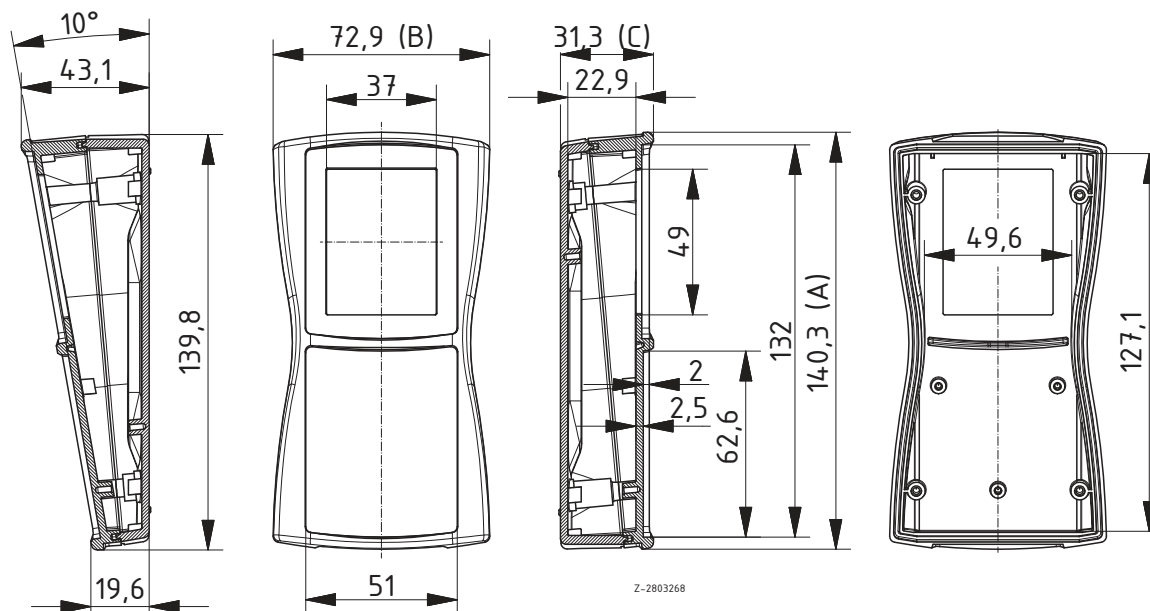

BOS-Streamline

With display screen and battery compartment

BS 501 DIS with compartment for 3 micro (AAA) batteries, IP 40

Model	Order no.	A	B	C	Colour
BS 501 DIS-7024	82501224	140.3	72.9	31.3	Graphite grey
BS 501 DIS-7035	82501235	140.3	72.9	31.3	Light grey

Scope Of Delivery: Lid and base, display screen, adhesive film, 4 screws, battery compartment lid, screws, battery contacts

BS 503 DIS with compartment for 3 micro (AAA) batteries, IP 40 (IP 65¹)

Model	Order no.	A	B	C	Colour
BS 503 DIS-7024	82503224	140.3	72.9	31.3	Graphite grey
BS 503 DIS-7035	82503235	140.3	72.9	31.3	Light grey

Scope Of Delivery: Lid and base, display screen, adhesive film, 4 screws, battery compartment lid, battery compartment seal, screws, battery contacts

Notes: ¹ Upgradable to IP 65 by fitting decor seal DI-D.

BS 504 DIS with compartment for 3 micro (AAA) batteries, IP 65²

Model	Order no.	A	B	C	Colour
BS 504 DIS-7024	82504224	140.3	72.9	31.3	Graphite grey
BS 504 DIS-7035	82504235	140.3	72.9	31.3	Light grey

Scope Of Delivery: Lid and base including seal, display screen, adhesive film, 4 screws, battery compartment lid, battery compartment seal, screws, battery contacts

Notes: Cannot be combined with DI-D decor seal.