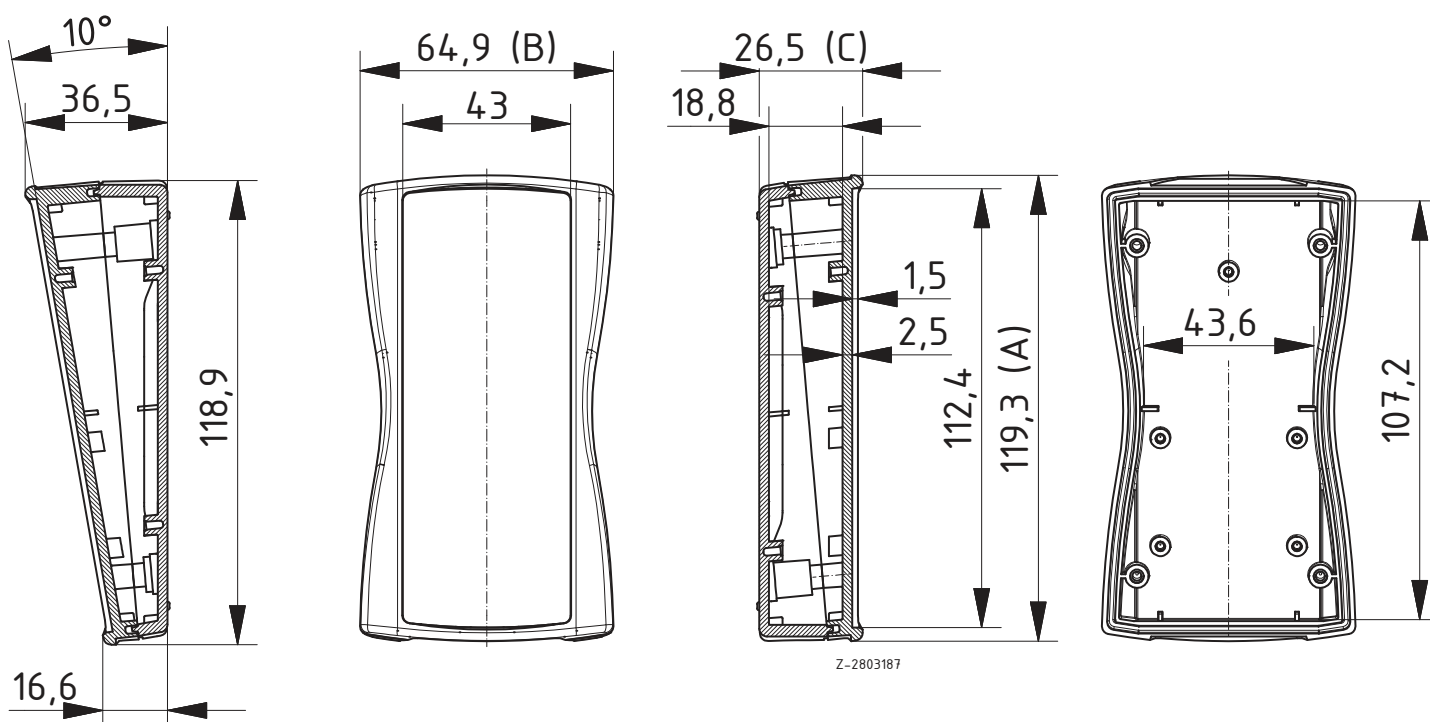

BS 402 F without battery compartment, IP 65²

Model	Order no.	A	B	C	Colour
BS 402 F-7024	82402124	119.3	64.9	26.5	Graphite grey
BS 402 F-7035	82402135	119.3	64.9	26.5	Light grey

Scope Of Delivery: Lid and base including seal, 4 screws

Notes: Cannot be combined with DI-D decor seal.