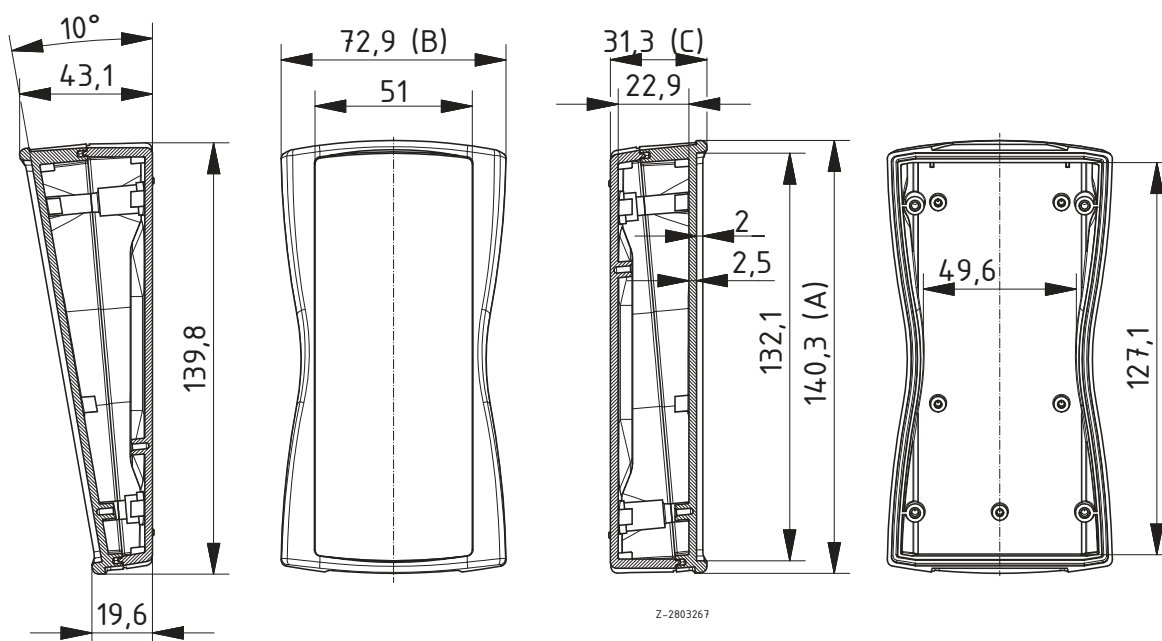

BS 504 F with compartment for 3 micro (AAA) batteries, IP 65²

Model	Order no.	A	B	C	Colour
BS 504 F-7024	82504124	140.3	72.9	31.3	Graphite grey
BS 504 F-7035	82504135	140.3	72.9	31.3	Light grey

Scope Of Delivery: Lid and base including seal, 4 screws, battery compartment lid, battery compartment seal, screws, battery contacts

Notes: Cannot be combined with DI-D decor seal.