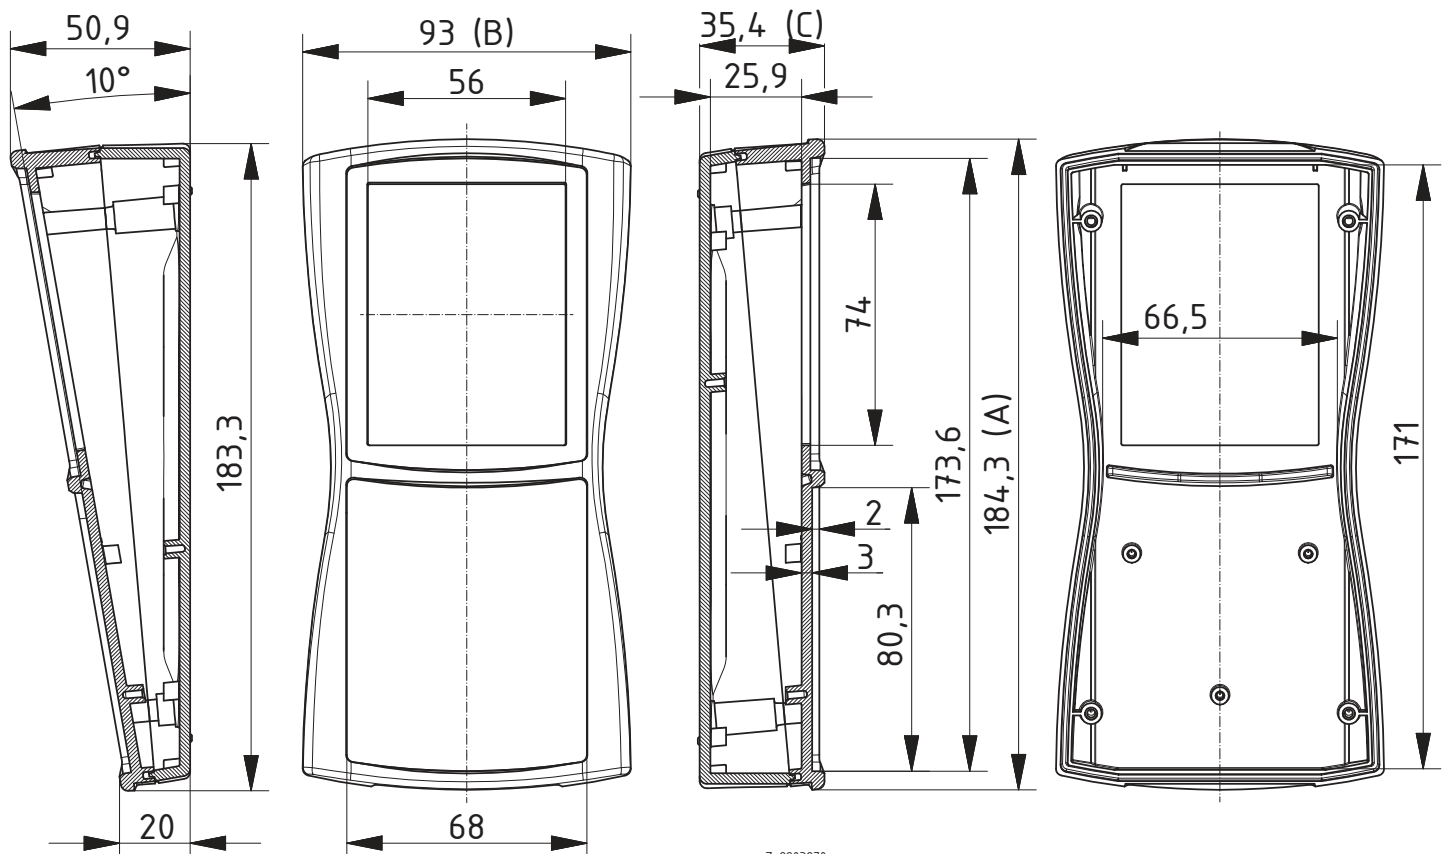

BOS-Streamline

With display screen

BS 700 DIS without battery compartment, IP 40 (IP 65¹)

Model	Order no.	A	B	C	Colour
BS 700 DIS-7024	82700224	184.3	93	35.4	Graphite grey
BS 700 DIS-7035	82700235	184.3	93	35.4	Light grey

Scope Of Delivery: Lid and base, display screen, adhesive film, 4 screws

Notes: ¹ Upgradable to IP 65 by fitting decor seal DI-D.

BS 702 DIS without battery compartment, IP 65²

Model	Order no.	A	B	C	Colour
BS 702 DIS-7024	82702224	184.3	93	35.4	Graphite grey
BS 702 DIS-7035	82702235	184.3	93	35.4	Light grey

Scope Of Delivery: Lid and base including seal, display screen, adhesive film, 4 screws

Notes: Cannot be combined with DI-D decor seal.

Z-2803270