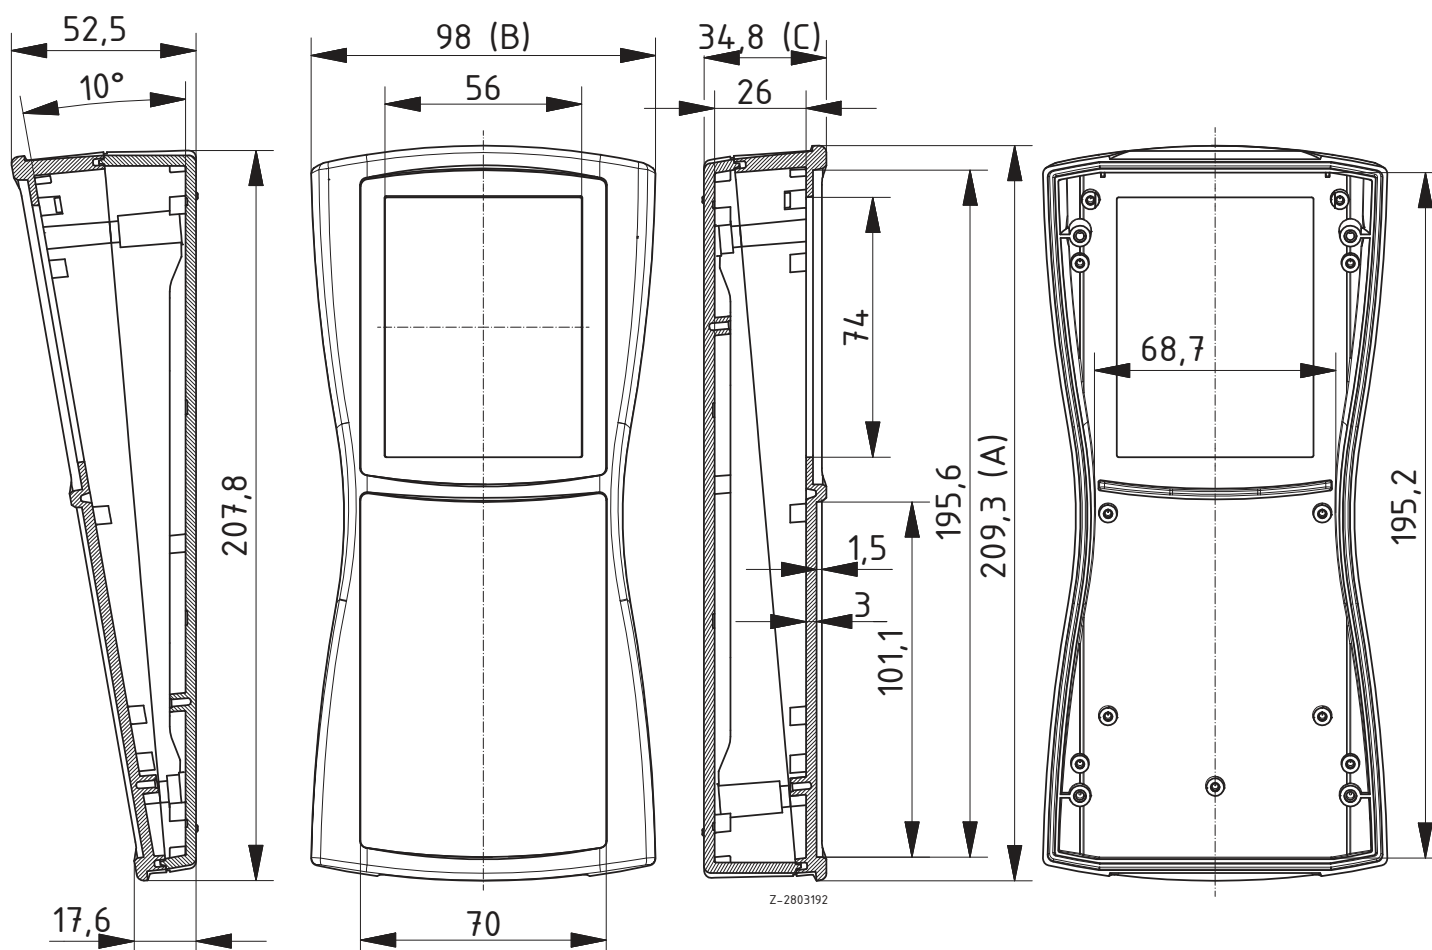

BS 802 DIS without battery compartment, IP 65²

Model	Order no.	A	B	C	Colour
BS 802 DIS-7024	82802224	209.3	98	34.8	Graphite grey
BS 802 DIS-7035	82802235	209.3	98	34.8	Light grey

Scope Of Delivery: Lid and base including seal, display screen, adhesive film, 4 screws

Notes: Cannot be combined with DI-D decor seal.