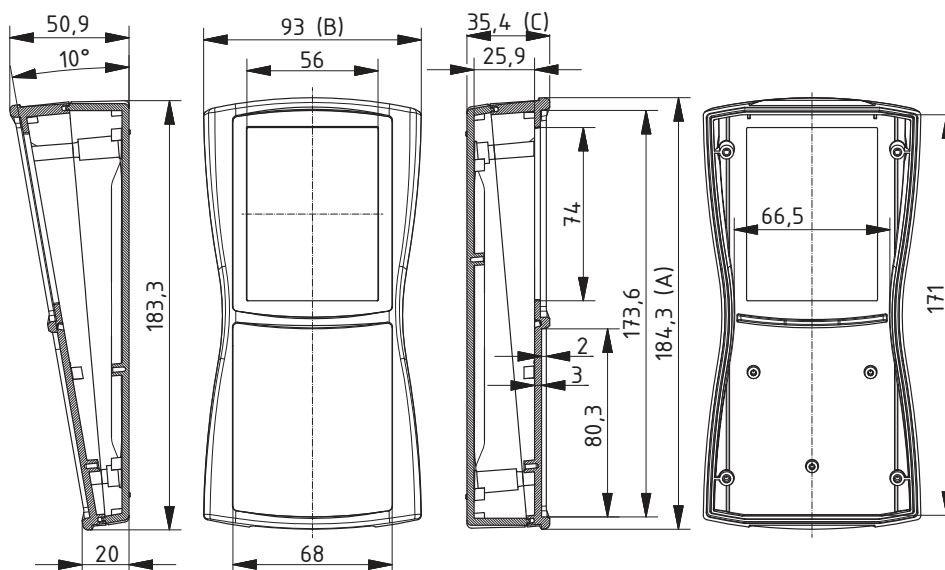

BOS-Streamline

With display screen and battery compartment

BS 701 DIS with compartment for 4 mignon (AA) batteries, IP 40

Model	Order no.	A	B	C	Colour
BS 701 DIS-7024	82701224	184.3	93	35.4	Graphite grey
BS 701 DIS-7035	82701235	184.3	93	35.4	Light grey

Scope Of Delivery: Lid and base, display screen, adhesive film, 4 screws, battery compartment lid, screws, battery contacts

BS 703 DIS with compartment for 4 mignon (AA) batteries, IP 40 (IP 65¹)

Model	Order no.	A	B	C	Colour
BS 703 DIS-7024	82703224	184.3	93	35.4	Graphite grey
BS 703 DIS-7035	82703235	184.3	93	35.4	Light grey

Scope Of Delivery: Lid and base, display screen, adhesive film, 4 screws, battery compartment lid, battery compartment seal, screws, battery contacts

Notes: ¹ Upgradable to IP 65 by fitting decor seal DI-D.

BS 704 DIS with compartment for 4 mignon (AA) batteries, IP 65²

Model	Order no.	A	B	C	Colour
BS 704 DIS-7024	82704224	184.3	93	35.4	Graphite grey
BS 704 DIS-7035	82704235	184.3	93	35.4	Light grey

Scope Of Delivery: Lid and base including seal, display screen, adhesive film, 4 screws, battery compartment lid, battery compartment seal, screws, battery contacts

Notes: Cannot be combined with DI-D decor seal.