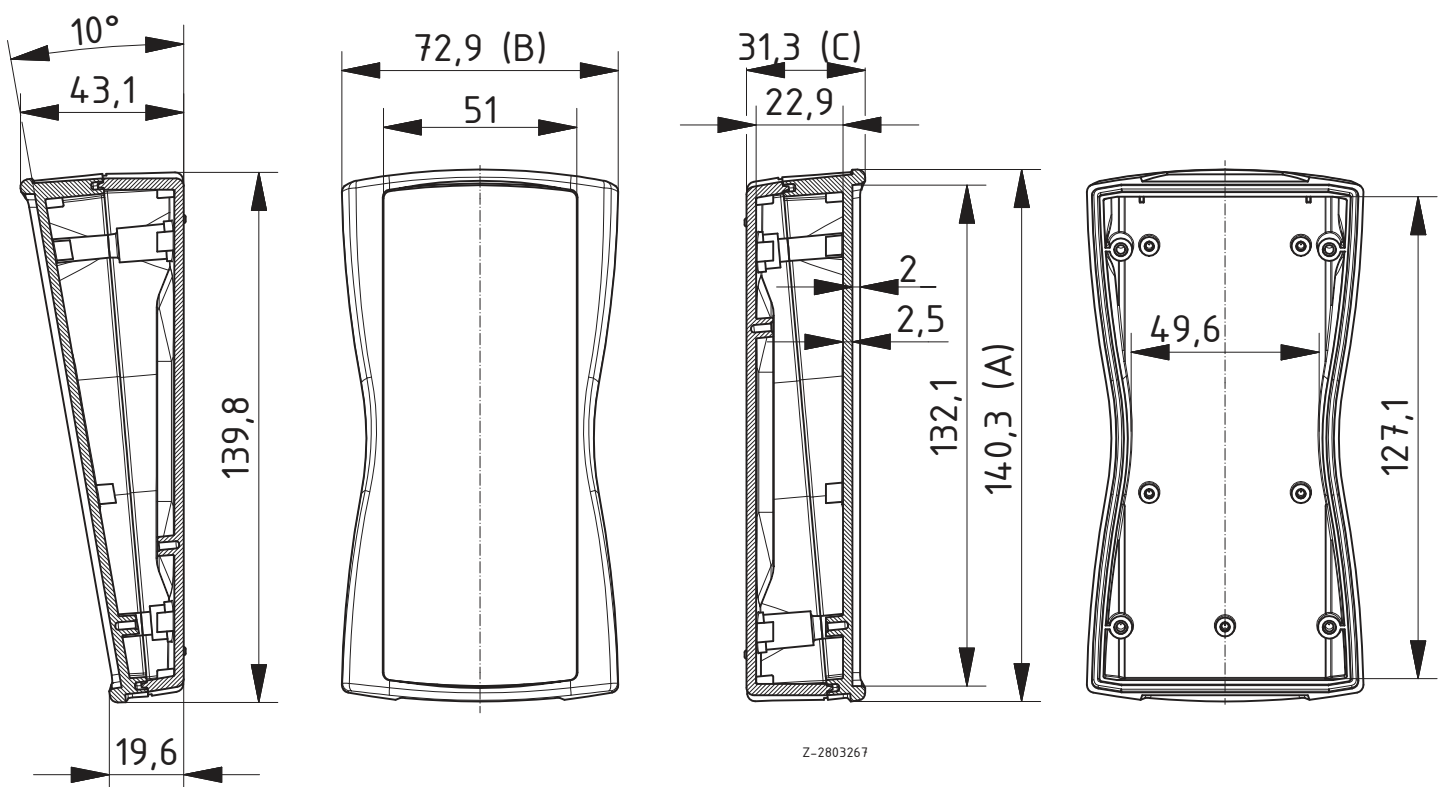

BOS-Streamline

With membrane keypad area

BS 500 F without battery compartment, IP 40 (IP 65¹)

Model	Order no.	A	B	C	Colour
BS 500 F-7024	82500124	140.3	72.9	31.3	Graphite grey
BS 500 F-7035	82500135	140.3	72.9	31.3	Light grey

Scope Of Delivery: Lid and base, 4 screws

Notes: ¹ Upgradable to IP 65 by fitting decor seal DI-D.

BS 502 F without battery compartment, IP 65²

Model	Order no.	A	B	C	Colour
BS 502 F-7024	82502124	140.3	72.9	31.3	Graphite grey
BS 502 F-7035	82502135	140.3	72.9	31.3	Light grey

Scope Of Delivery: Lid and base including seal, 4 screws

Notes: Cannot be combined with DI-D decor seal.