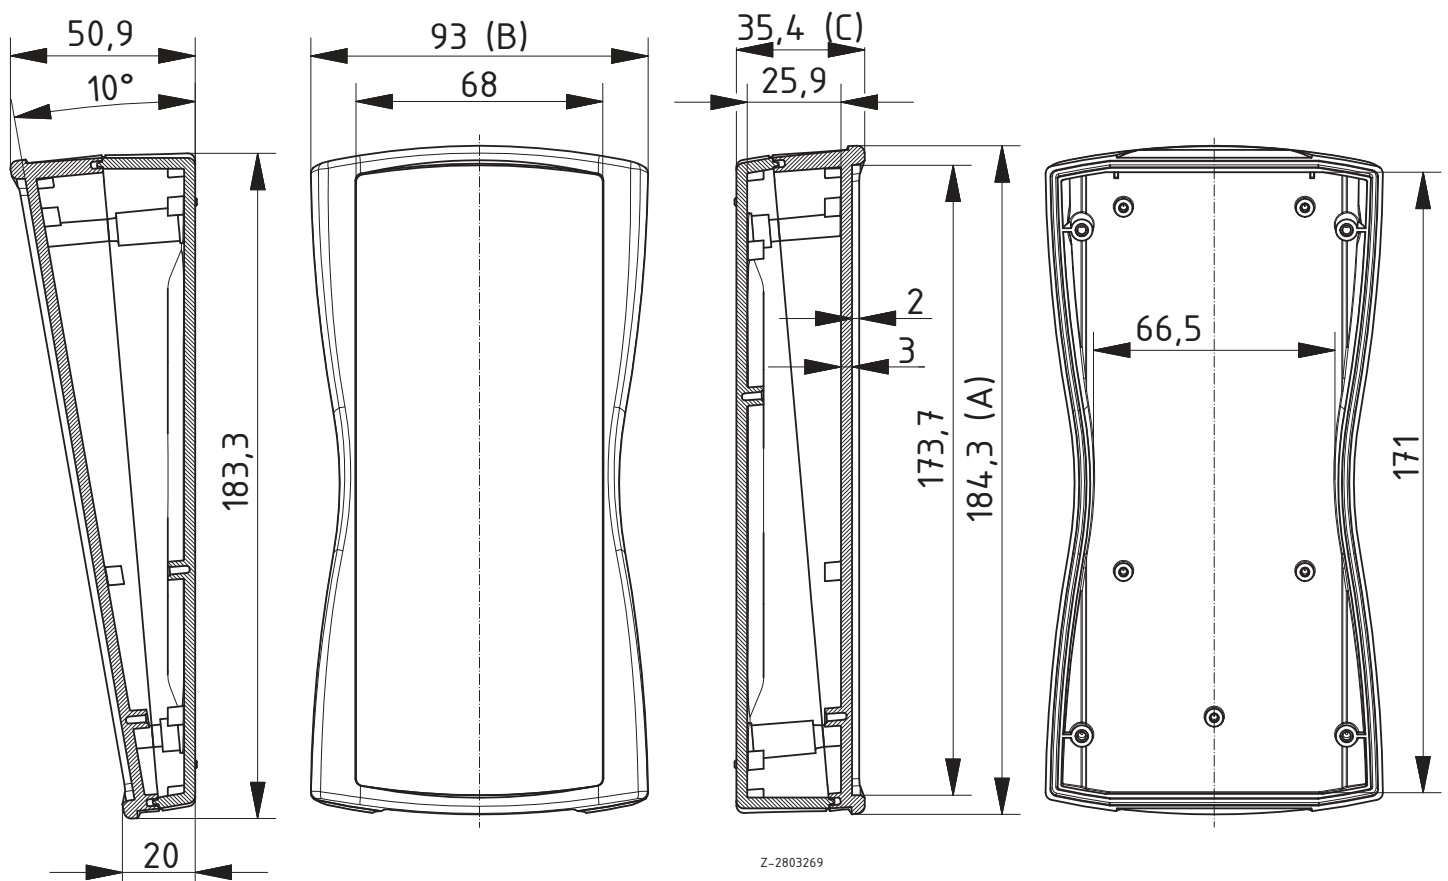

BOS-Streamline

With membrane keypad area

BS 700 F without battery compartment, IP 40 (IP 65¹)

Model	Order no.	A	B	C	Colour
BS 700 F-7024	82700124	184.3	93	35.4	Graphite grey
BS 700 F-7035	82700135	184.3	93	35.4	Light grey

Scope Of Delivery: Lid and base, 4 screws

Notes: ¹ Upgradable to IP 65 by fitting decor seal DI-D.

BS 702 F without battery compartment, IP 65²

Model	Order no.	A	B	C	Colour
BS 702 F-7024	82702124	184.3	93	35.4	Graphite grey
BS 702 F-7035	82702135	184.3	93	35.4	Light grey

Scope Of Delivery: Lid and base including seal, 4 screws

Notes: Cannot be combined with DI-D decor seal.