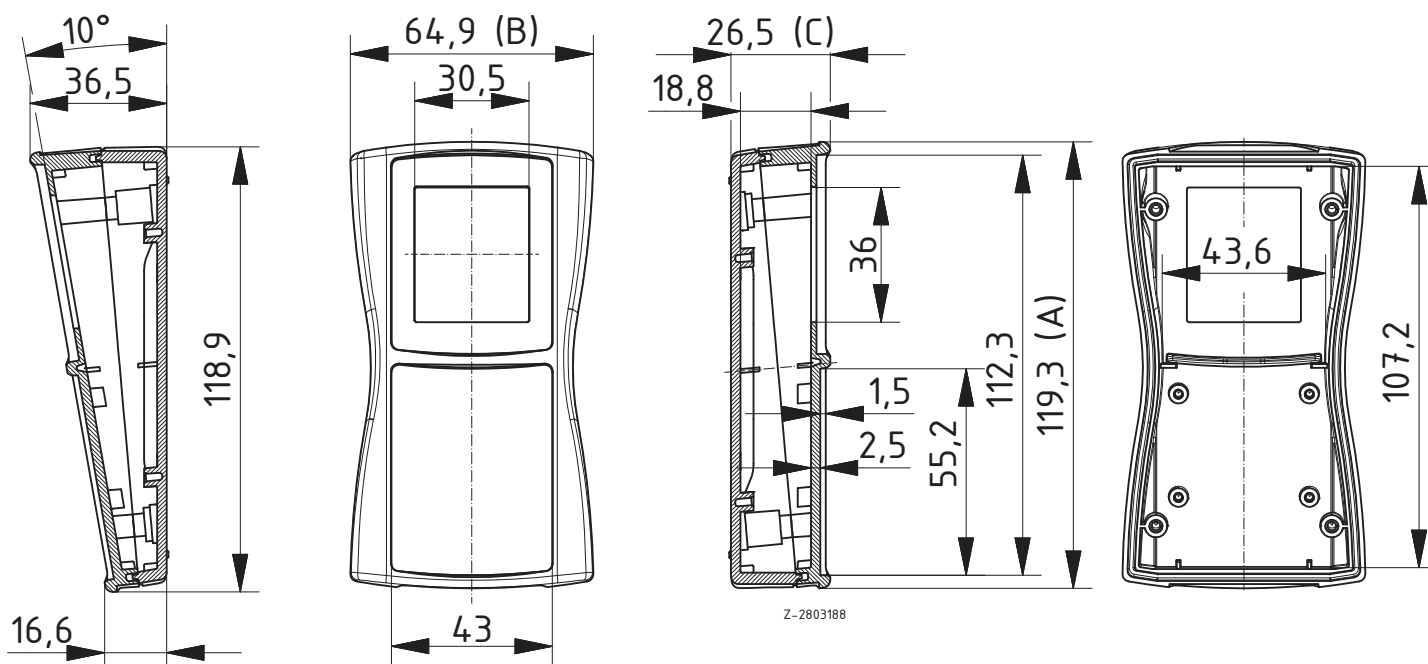

BS 402 DIS without battery compartment, IP 65²

Model	Order no.	A	B	C	Colour
BS 402 DIS-7024	82402224	119.3	64.9	26.5	Graphite grey
BS 402 DIS-7035	82402235	119.3	64.9	26.5	Light grey

Scope Of Delivery: Lid and base including seal, display screen, adhesive film, 4 screws

Notes: Cannot be combined with DI-D decor seal.