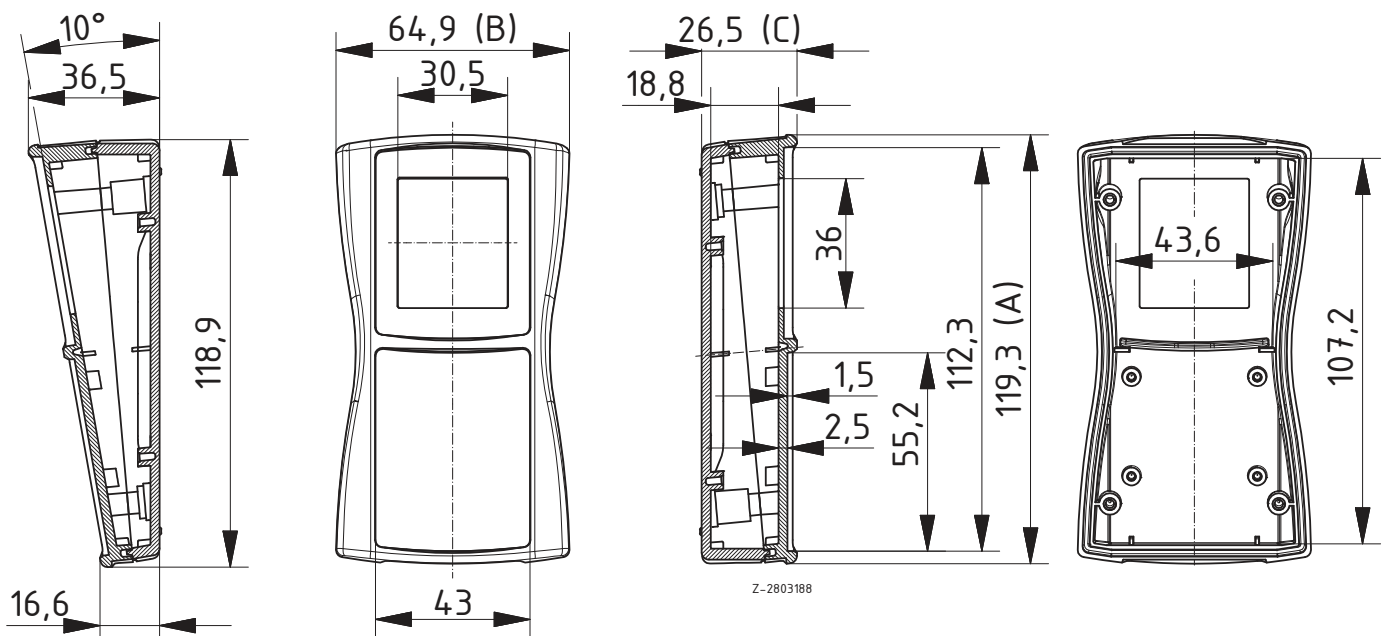

BOS-Streamline

With display screen and battery compartment

BS 401 DIS with compartment for 3 micro (AAA) batteries, IP 40

Model	Order no.	A	B	C	Colour
BS 401 DIS-7024	82401224	119.3	64.9	26.5	Graphite grey
BS 401 DIS-7035	82401235	119.3	64.9	26.5	Light grey

Scope Of Delivery: Lid and base, display screen, adhesive film, 4 screws, battery compartment lid, screws, battery contacts

BS 403 DIS with compartment for 3 micro (AAA) batteries, IP 40 (IP 65¹)

Model	Order no.	A	B	C	Colour
BS 403 DIS-7024	82403224	119.3	64.9	26.5	Graphite grey
BS 403 DIS-7035	82403235	119.3	64.9	26.5	Light grey

Scope Of Delivery: Lid and base, display screen, adhesive film, 4 screws, battery compartment lid, battery compartment seal, screws, battery contacts

Notes: ¹ Upgradable to IP 65 by fitting decor seal DI-D.

BS 404 DIS with compartment for 3 micro (AAA) batteries, IP 65²

Model	Order no.	A	B	C	Colour
BS 404 DIS-7024	82404224	119.3	64.9	26.5	Graphite grey
BS 404 DIS-7035	82404235	119.3	64.9	26.5	Light grey

Scope Of Delivery: Lid and base including seal, display screen, adhesive film, 4 screws, battery compartment lid, battery compartment seal, screws, battery contacts

Notes: Cannot be combined with DI-D decor seal.