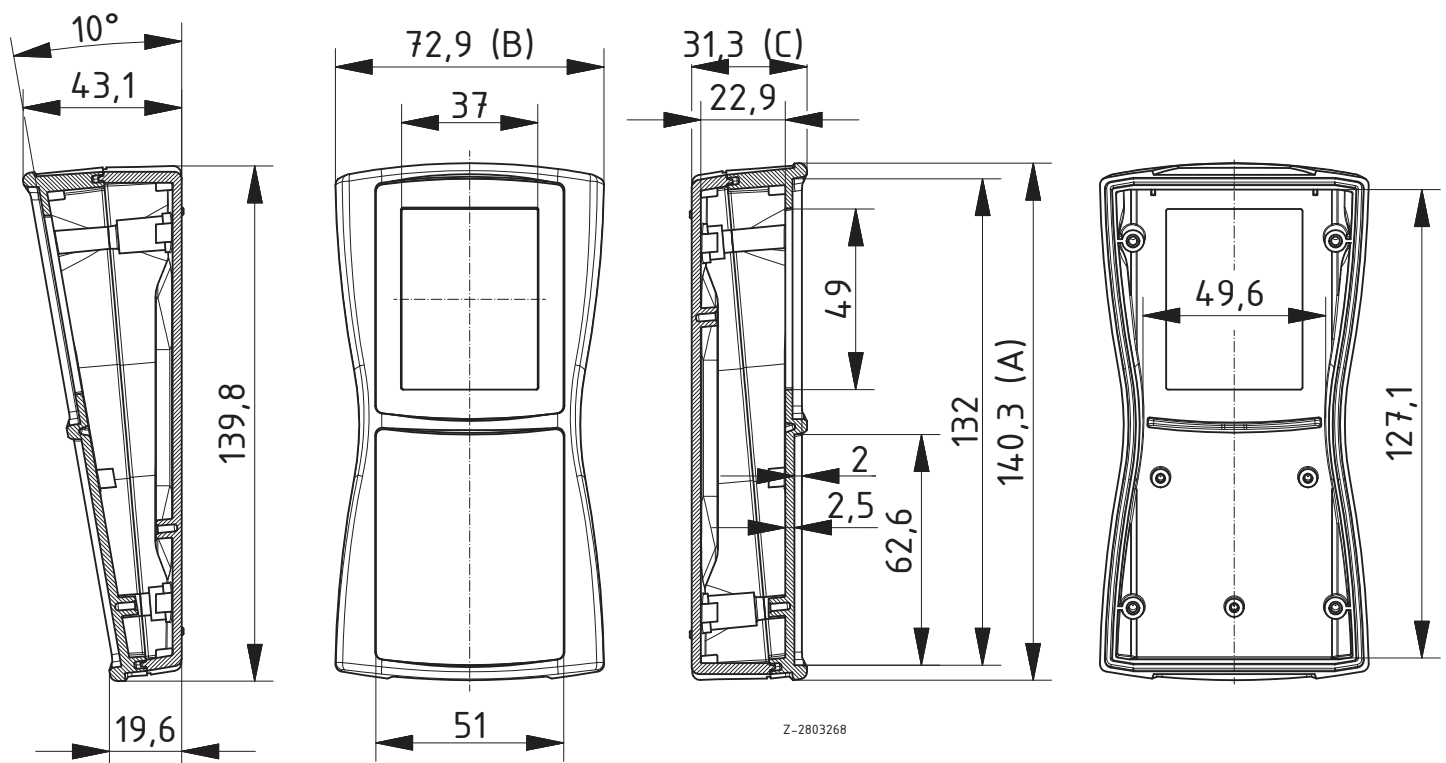

BOS-Streamline

With display screen

BS 500 DIS without battery compartment, IP 40 (IP 65¹)

Model	Order no.	A	B	C	Colour
BS 500 DIS-7024	82500224	140.3	72.9	31.3	Graphite grey
BS 500 DIS-7035	82500235	140.3	72.9	31.3	Light grey

Scope Of Delivery: Lid and base, display screen, adhesive film, 4 screws

Notes: ¹ Upgradable to IP 65 by fitting decor seal DI-D.

BS 502 DIS without battery compartment, IP 65²

Model	Order no.	A	B	C	Colour
BS 502 DIS-7024	82502224	140.3	72.9	31.3	Graphite grey
BS 502 DIS-7035	82502235	140.3	72.9	31.3	Light grey

Scope Of Delivery: Lid and base including seal, display screen, adhesive film, 4 screws

Notes: Cannot be combined with DI-D decor seal.