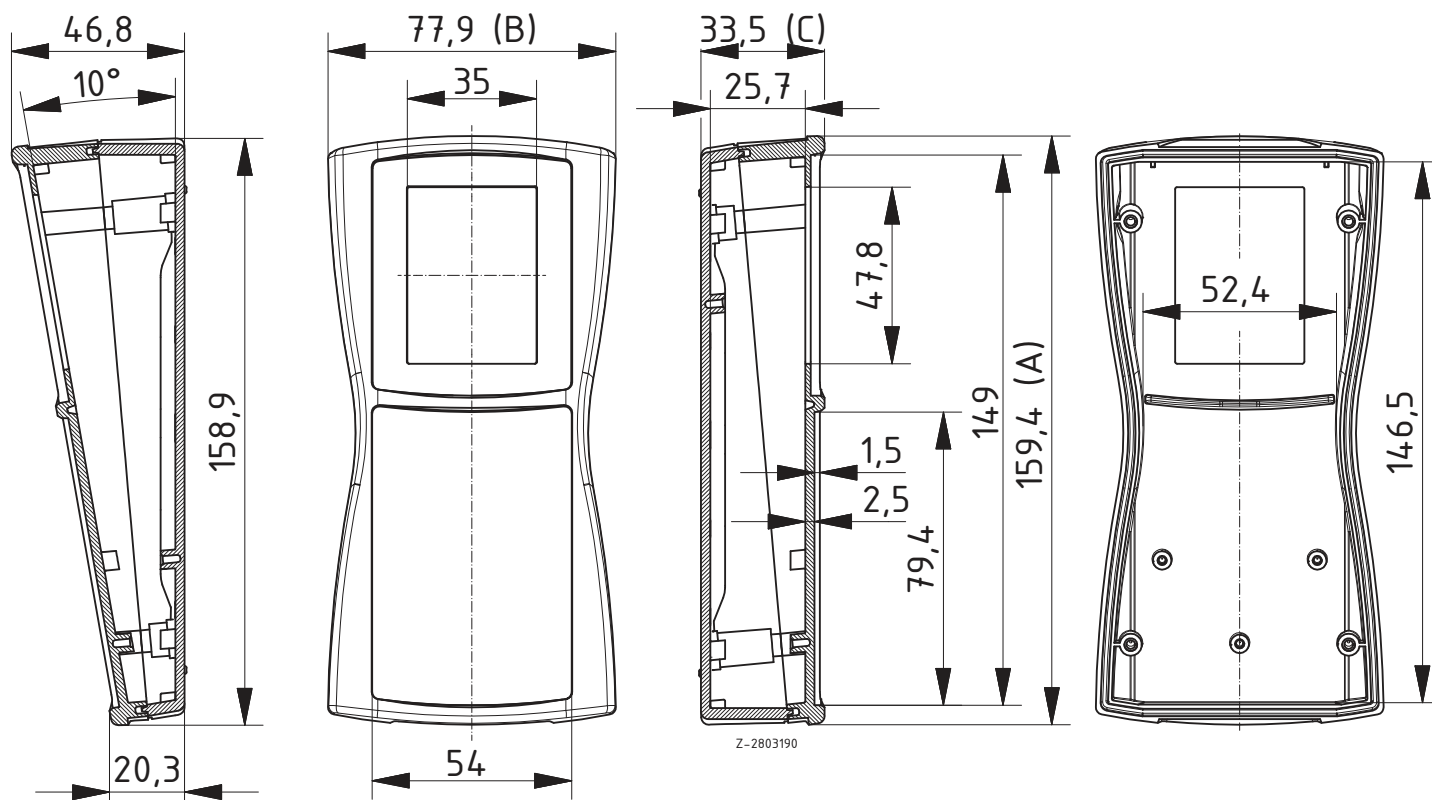

BS 602 DIS without battery compartment, IP 65²

Model	Order no.	A	B	C	Colour
BS 602 DIS-7024	82602224	159.4	77.9	33.5	Graphite grey
BS 602 DIS-7035	82602235	159.4	77.9	33.5	Light grey

Scope Of Delivery: Lid and base including seal, display screen, adhesive film, 4 screws

Notes: Cannot be combined with DI-D decor seal.