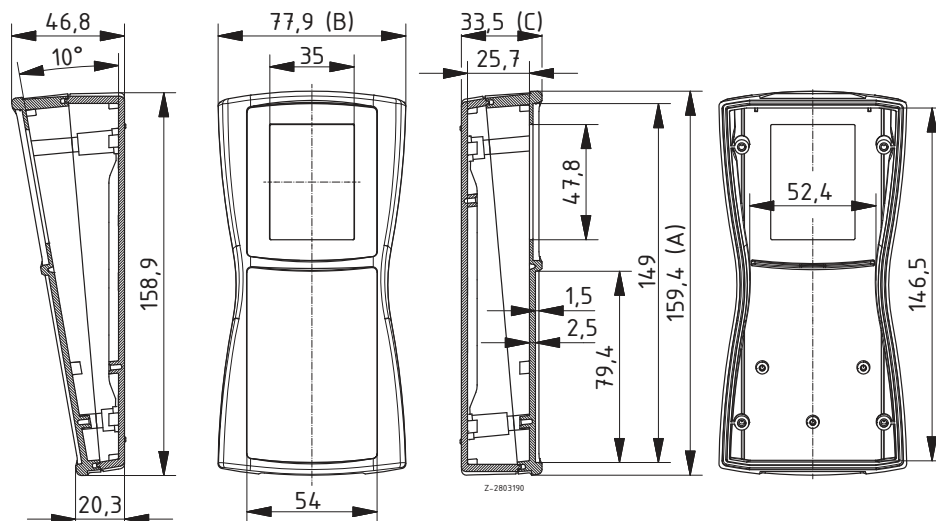

BOS-Streamline

With display screen and battery compartment

BS 601 DIS with compartment for 3 mignon (AA) batteries, IP 40

Model	Order no.	A	B	C	Colour
BS 601 DIS-7024	82601224	159.4	77.9	33.5	Graphite grey
BS 601 DIS-7035	82601235	159.4	77.9	33.5	Light grey

Scope Of Delivery: Lid and base, display screen, adhesive film, 4 screws, battery compartment lid, screws, battery contacts

BS 603 DIS with compartment for 3 mignon (AA) batteries, IP 40 (IP 65¹)

Model	Order no.	A	B	C	Colour
BS 603 DIS-7024	82603224	159.4	77.9	33.5	Graphite grey
BS 603 DIS-7035	82603235	159.4	77.9	33.5	Light grey

Scope Of Delivery: Lid and base, display screen, adhesive film, 4 screws, battery compartment lid, battery compartment seal, screws, battery contacts

Notes: ¹ Upgradable to IP 65 by fitting decor seal DI-D.

BS 604 DIS with compartment for 3 mignon (AA) batteries, IP 65²

Model	Order no.	A	B	C	Colour
BS 604 DIS-7024	82604224	159.4	77.9	33.5	Graphite grey
BS 604 DIS-7035	82604235	159.4	77.9	33.5	Light grey

Scope Of Delivery: Lid and base including seal, display screen, adhesive film, 4 screws, battery compartment lid, battery compartment seal, screws, battery contacts

Notes: Cannot be combined with DI-D decor seal.