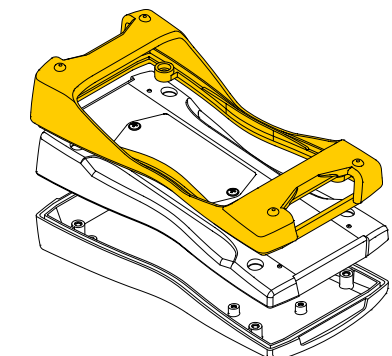

Flat version

Console version

Decor seal options for protection class IP65

BS.02

BS.04 + seal battery compartment

Seal to achieve the higher protection

BS.00

BS.03 + seal battery compartment

BOPLA

A Phoenix Mecano Company

BOS-Streamline

Battery compartment

Enclosure size BS 4... and BS 5...:
Battery compartment designed for 3x Micro AAA

Enclosure size BS 6...:
Battery compartment designed for 3x Micro AA