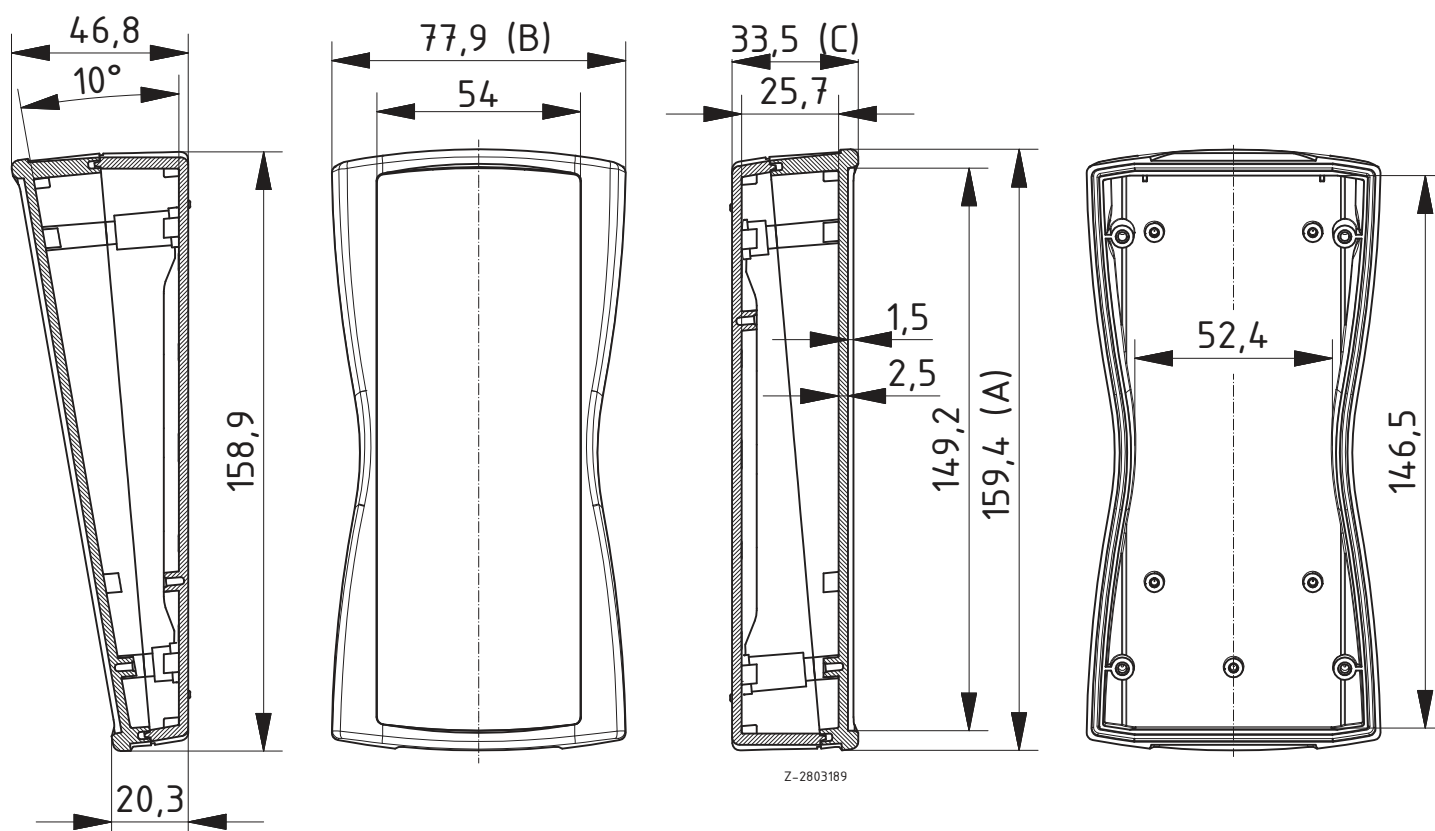

BS 602 F without battery compartment, IP 65²

Model	Order no.	A	B	C	Colour
BS 602 F-7024	82602124	159.4	77.9	33.5	Graphite grey
BS 602 F-7035	82602135	159.4	77.9	33.5	Light grey

Scope Of Delivery: Lid and base including seal, 4 screws

Notes: Cannot be combined with DI-D decor seal.