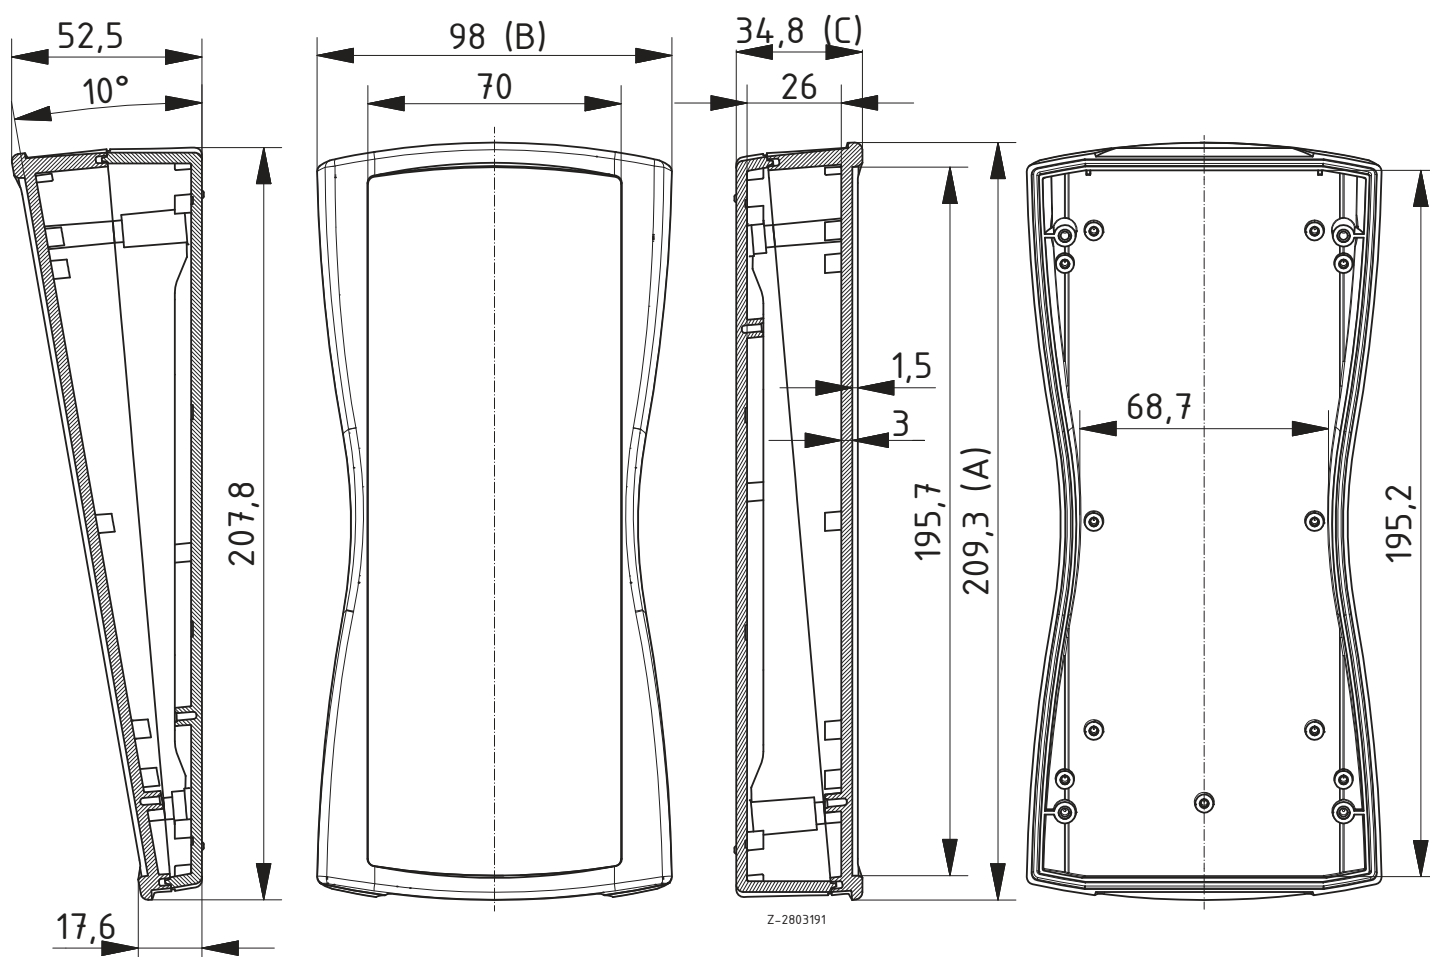

BS 802 F without battery compartment, IP 65²

Model	Order no.	A	B	C	Colour
BS 802 F-7024	82802124	209.3	98	34.8	Graphite grey
BS 802 F-7035	82802135	209.3	98	34.8	Light grey

Scope Of Delivery: Lid and base including seal, 4 screws

Notes: Cannot be combined with DI-D decor seal.