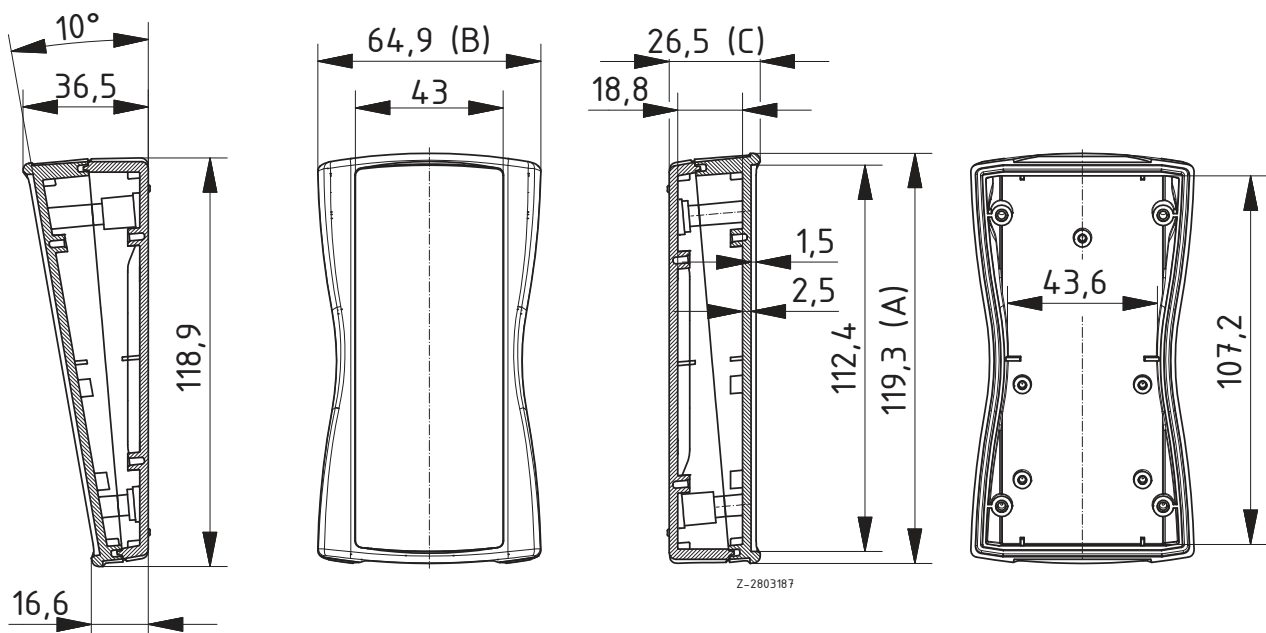

Model	Order no.	A	B	C	Colour
BS 404 F-7024	82404124	119.3	64.9	26.5	Graphite grey
BS 404 F-7035	82404135	119.3	64.9	26.5	Light grey

Scope Of Delivery: Lid and base including seal, 4 screws, battery compartment lid, battery compartment seal, screws, battery contacts

Notes: Cannot be combined with DI-D decor seal.