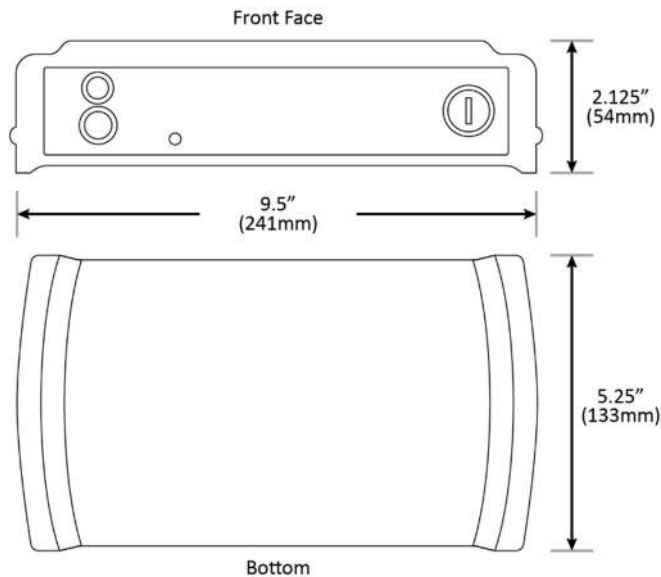

TECHNICAL DATA
39785
POWER SUPPLY, HENE, 2.7-3.3 KV SPECIFICATION

Input:

Input Voltage	100-130 VAC
	200-260 VAC
Input Frequency	50-400Hz

HV Output:

Voltage	2700-3300 V
Starting Voltage	>12.5KV DC
Current	6.5 mA
Current Regulation	±.05mA
Maximum Power Out	40W
Minimum Power Out	20W

Environmental:

Temperature	-20° to +50°

SCHEMATIC & DIMENSIONS

Noted in Inches/Millimeters

5505 Airport Boulevard Boulder, Colorado 80301

Phone - (303) 938-1960 Fax - (303) 447-3279