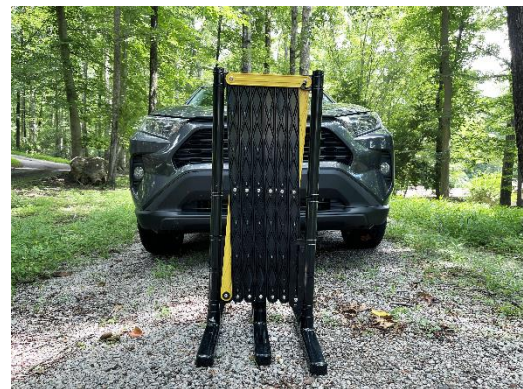

Expandable Fence

Model 37950

Block Off Driveways, Garages, Parking Spots, Entranceways and Courtyards

Need to Show Parking spaces are reserved?

Block off an entrance to the Garage so small children or animals can play?

Put a barrier across your driveway so delivery vehicles do not come barreling up?

Block off a courtyard or entranceway?

Add a barrier to an open fence or deck?

Our expandable fence is made from all-weather material and expands from 15 inches to 124 inches. Height is 37 inches.

Expandable Fence

- Great for roadways, driveways, parking spaces, garages, entranceways courtyards.
- Also use as a safety barrier for trucks who might be loading and unloading.

SPECIFICATIONS

Model #	37950
Unit UPC	850004980149
Material	Polypropylene
Unit Dimensions (LxWxH)	19"x15"x37"
Unit Dimensions (Fully open – LxWxH)	19"x124"x37"
Unit Weight	13.67 lbs
Master Carton Qty	1
Master Carton Dimensions	3"x19"x36"
Master Carton Weight	15 lbs