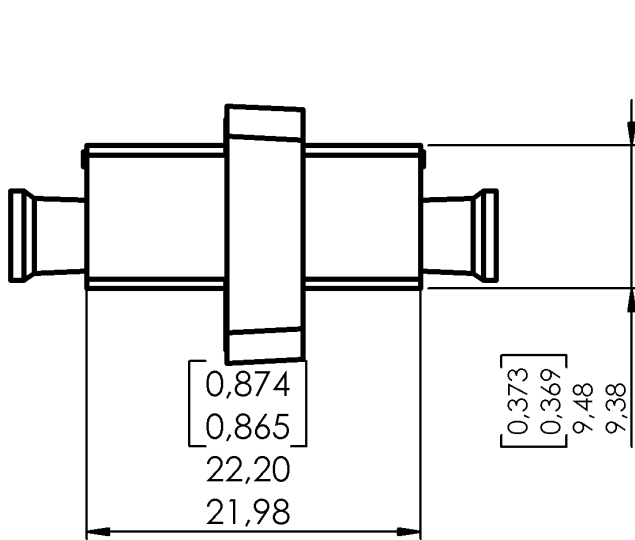

LC DUPLEX PC MULTIMODE ADAPTOR  
 ZIRCONIA ALIGNMENT SLEEVE

 Packaging  
 100

 Series  
 LC

 Issue  
 02/19/04

 Page  
 1 / 2

Adaptor : color BEIGE

Duplex

 $\varnothing 2,40$  or M2

PANEL PIERCING

Scale : 1/1

Contents :

- Low profile duplex adaptor
- Receptacle dust cap
- Sleeve

Original dimensions in mm [inch]