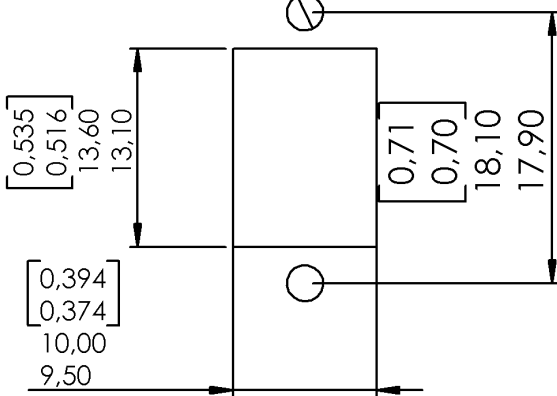

PANEL PIERCING

Scale : 1/1

Contents :

- Low profile duplex adaptor
- Receptacle dust cap
- Sleeve

Original dimensions in mm [inch]