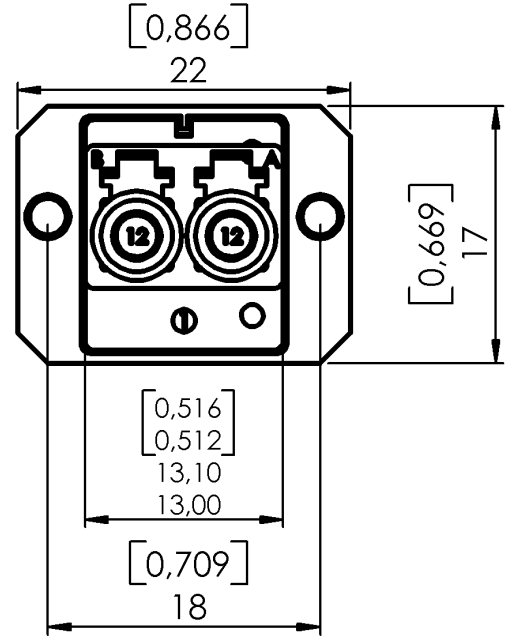

LC DUPLEX PC MULTIMODE ADAPTOR  
 ZIRCONIA ALIGNMENT SLEEVE

 Packaging  
 100

 Series  
 LC

 Issue  
 02/19/04

 Page  
 1 / 2

Adaptor : color BEIGE

Duplex

 $\varnothing 2,40$  or M2

PANEL PIERCING

Scale : 1/1

Contents :

- Low profile duplex adaptor
- Receptacle dust cap
- Sleeve

Original dimensions in mm [inch]