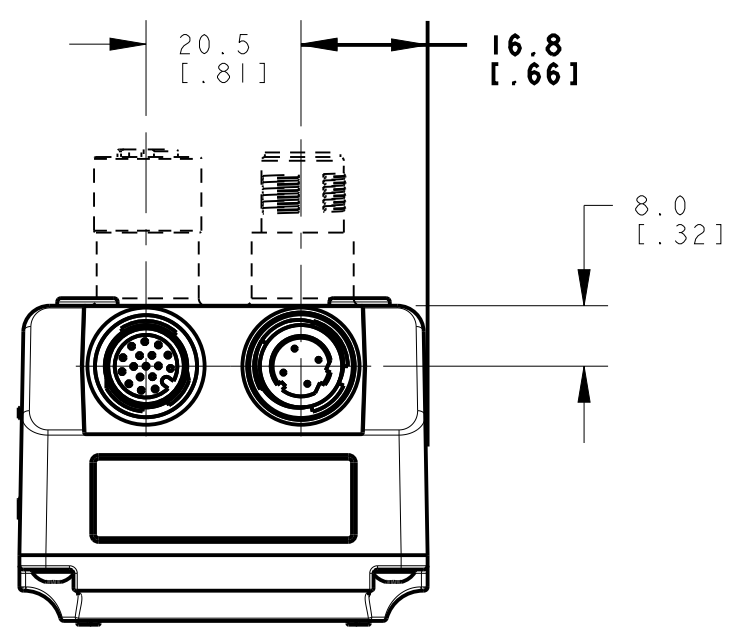

8 7 6 5 4 3 2 1

ISOMETRIC VIEWS

NOTES:  
 1. ALL DIMENSIONS ARE MILLIMETERS [INCHES] UNLESS OTHERWISE NOTED.  
 2. REFER TO "www.bannerengineering.com" FOR ADDITIONAL DATA AND SPECIFICATIONS.

This drawing is the property of BANNER ENGINEERING CORP. Any use or reproduction, in any form, without prior written permission of Banner is prohibited. © 2015 Banner Engineering Corp.

THIRD ANGLE PROJECTION

<b>BANNER</b> BANNER ENGINEERING CORP. www.bannerengineering.com	
TITLE <b>ABR 7000 SERIES</b>	
SIZE C	DRAWING NO. <b>209304</b>
SCALE 1:1	REV. <b>B</b>
SHEET 1 OF 1	

CREO

8 7 6 5 4 3 2 1