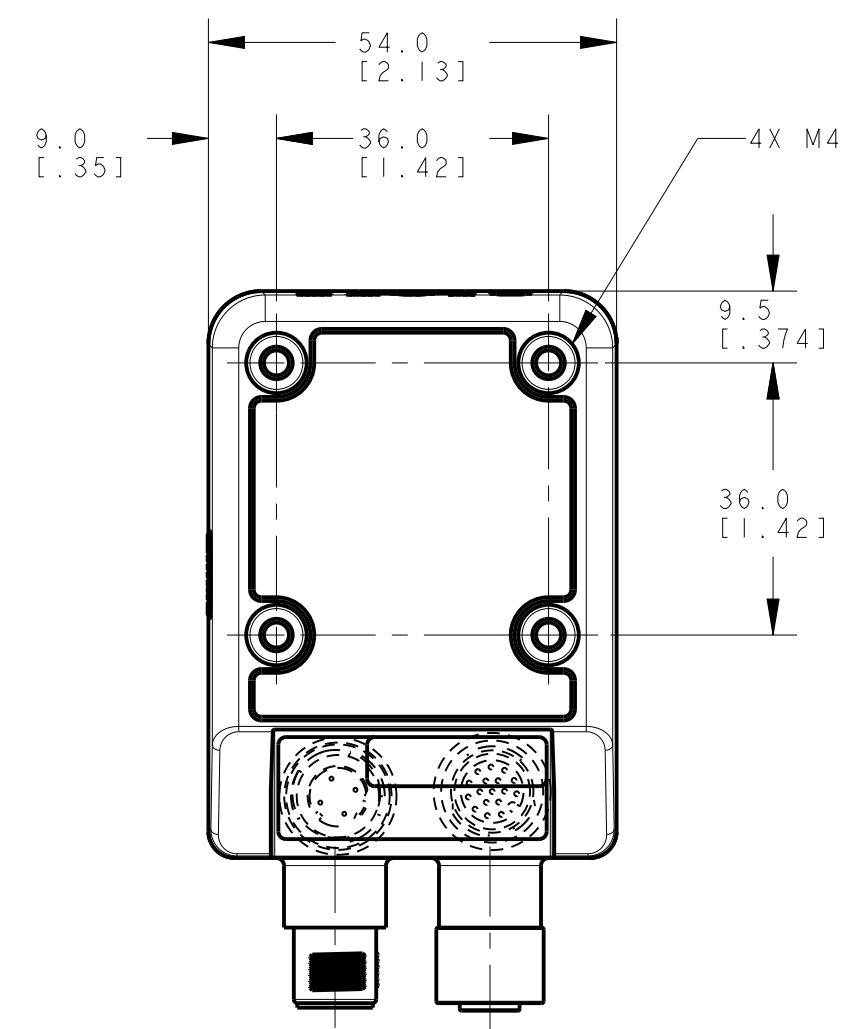

8 7 6 5 4 3 2 1

ISOMETRIC VIEWS

NOTES:  
 1. ALL DIMENSIONS ARE MILLIMETERS [INCHES] UNLESS OTHERWISE NOTED.  
 2. REFER TO "www.bannerengineering.com" FOR ADDITIONAL DATA AND SPECIFICATIONS.

This drawing is the property of BANNER ENGINEERING CORP. Any use or reproduction, in any form, without prior written permission of Banner is prohibited. © 2015 Banner Engineering Corp.

THIRD ANGLE PROJECTION

<b>BANNER</b> BANNER ENGINEERING CORP. www.bannerengineering.com	
TITLE <b>ABR 7000 SERIES</b>	
SIZE C	DRAWING NO. <b>209304</b>
SCALE 1:1	REV. <b>B</b>
SHEET 1 OF 1	

CREO

8 7 6 5 4 3 2 1