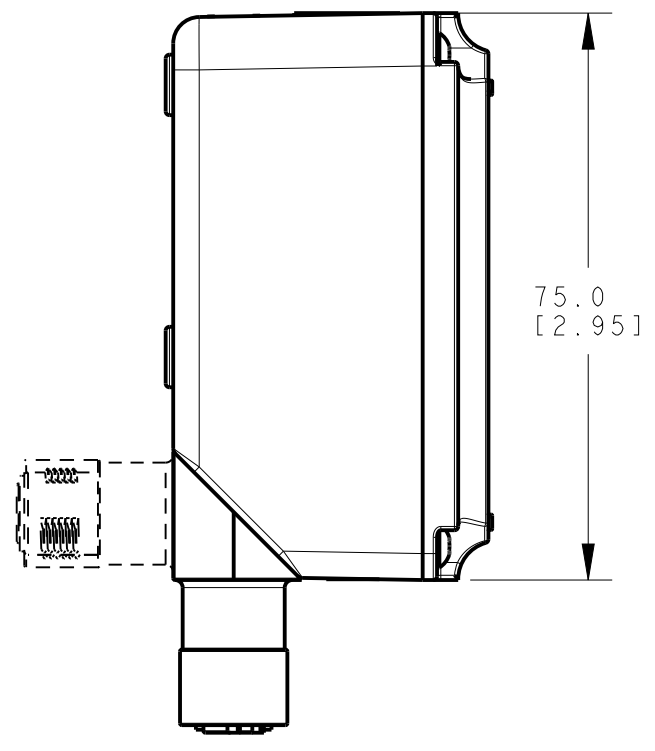

8 7 6 5 4 3 2 1

ISOMETRIC VIEWS

NOTES:  
 1. ALL DIMENSIONS ARE MILLIMETERS [INCHES] UNLESS OTHERWISE NOTED.  
 2. REFER TO "www.bannerengineering.com" FOR ADDITIONAL DATA AND SPECIFICATIONS.

This drawing is the property of BANNER ENGINEERING CORP. Any use or reproduction, in any form, without prior written permission of Banner is prohibited. © 2015 Banner Engineering Corp.

THIRD ANGLE PROJECTION

<b>BANNER</b> BANNER ENGINEERING CORP. www.bannerengineering.com	
TITLE <b>ABR 7000 SERIES</b>	
SIZE C	DRAWING NO. <b>209304</b>
SCALE 1:1	REV. <b>B</b>
SHEET 1 OF 1	

CREO

8 7 6 5 4 3 2 1