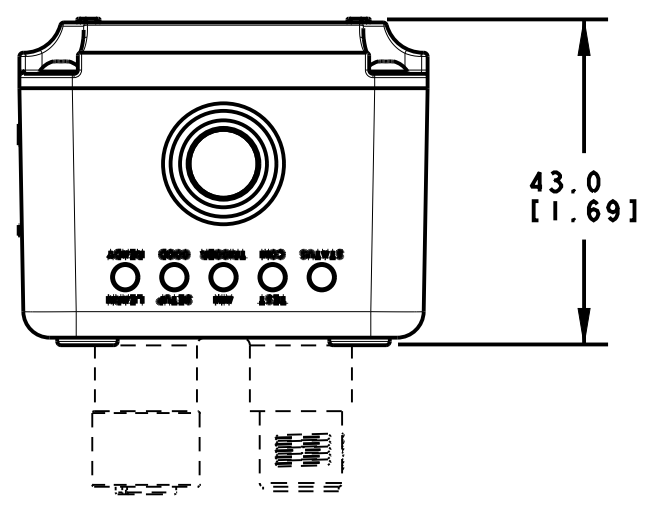

8 7 6 5 4 3 2 1

ISOMETRIC VIEWS

NOTES:  
 1. ALL DIMENSIONS ARE MILLIMETERS [INCHES] UNLESS OTHERWISE NOTED.  
 2. REFER TO "www.bannerengineering.com" FOR ADDITIONAL DATA AND SPECIFICATIONS.

This drawing is the property of BANNER ENGINEERING CORP. Any use or reproduction, in any form, without prior written permission of Banner is prohibited. © 2015 Banner Engineering Corp.

THIRD ANGLE PROJECTION

<b>BANNER</b> BANNER ENGINEERING CORP. www.bannerengineering.com	
TITLE <b>ABR 7000 SERIES</b>	
SIZE C	DRAWING NO. <b>209304</b>
SCALE 1:1	REV. <b>B</b>
SHEET 1 OF 1	

CREO

8 7 6 5 4 3 2 1