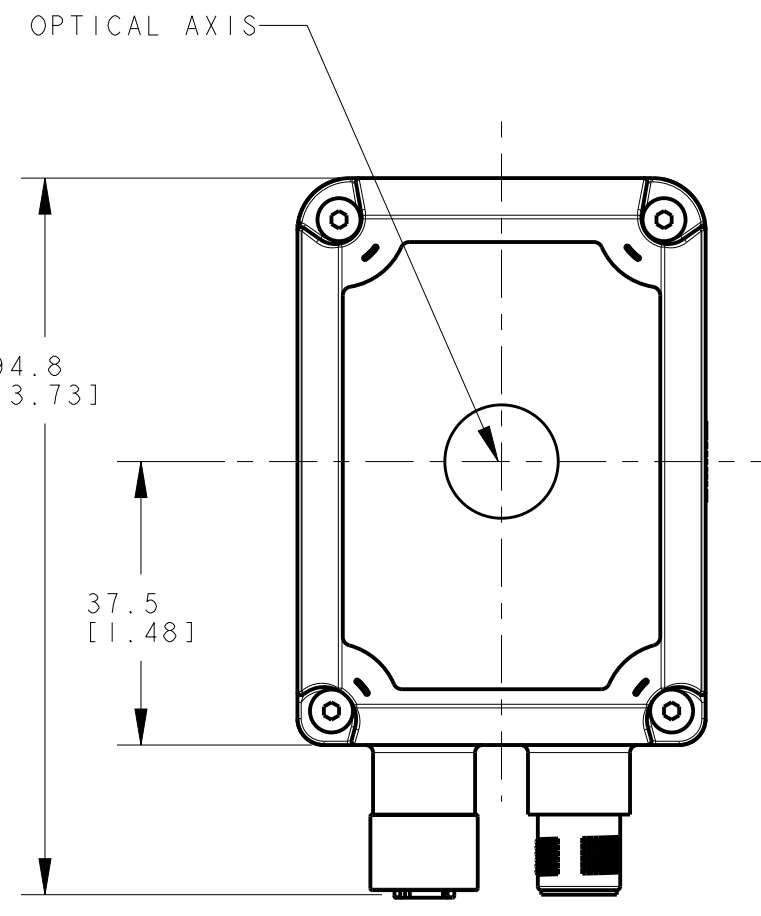

8 7 6 5 4 3 2 1

ISOMETRIC VIEWS

NOTES:  
 1. ALL DIMENSIONS ARE MILLIMETERS [INCHES] UNLESS OTHERWISE NOTED.  
 2. REFER TO "www.bannerengineering.com" FOR ADDITIONAL DATA AND SPECIFICATIONS.

This drawing is the property of BANNER ENGINEERING CORP. Any use or reproduction, in any form, without prior written permission of Banner is prohibited. © 2015 Banner Engineering Corp.

THIRD ANGLE PROJECTION

<b>BANNER</b> BANNER ENGINEERING CORP. www.bannerengineering.com	
TITLE <b>ABR 7000 SERIES</b>	
SIZE C	DRAWING NO. <b>209304</b>
SCALE 1:1	REV. <b>B</b>
SHEET 1 OF 1	

CREO

8 7 6 5 4 3 2 1