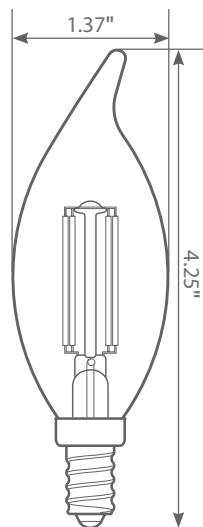

LED VBA10-3020e-4

Lamp Class: BA10 Clear Glass

Clear Glass

Product Description

LED VBA10-3020e-4 delivers superior brightness, valuable energy savings and long lasting performance. LED Filaments along with heat-sink absence unmistakably mimic traditional bulb styles while providing greater light distribution. This BA10 Class LED bulb comes in 2700K CCT (*Warm White*) for charming and hospitable environments.

Specifications

Input Power	Input Voltage	Lumen Output	Beam Angle	Center Beam	CCT
4.5 W	120 V	500 lm	320°	N/A	2700 K

CRI	Luminous Efficacy	Power Factor	Input Current	Base/Cap	Lamp Lifespan
80	111 lm/W	0.7	0.045 A	E12	15,000 Hrs.

Product Features & Benefits

- Dimmable
- Energy Efficient
- Enclosed Fixture Suitable
- Wet Rated

Product Dimensions

Product Photometric Data