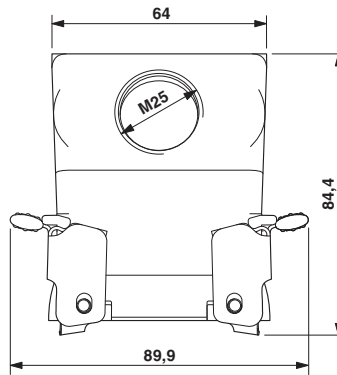

Key commercial data

Packing unit	1 1
Weight per Piece (excluding packing)	292.0 GRM
Custom tariff number	85389099
Country of origin	Slovenia

Technical data

Dimensions

Height	37 mm
--------	-------

Ambient conditions

Housing - DC-B 6-H-80/O1STM25S-M - 1581138

Accessories

Full screw connection

Cable gland - HC-K-KV-M25(11-17) - 1690639

Plastic screw connection up to 5 bar, thread length: 8 mm, cable diameter: 11 - 17 mm, WAF 29, screw connection: M25

Cable gland - HC-K-KV-M20(8-13) - 1690626

Plastic screw connection up to 5 bar, thread length: 8 mm, cable diameter: 8 - 13 mm, WAF 24, screw connection: M20

Seal

Grommet - DC-B 6-A-HD-G - 1602326

DUPLICON, profile gasket for stackable housing, made of conductive EPDM

Drawings

Housing - DC-B 6-H-80/O1STM25S-M - 1581138

Dimensioned drawing

Dimensional drawing