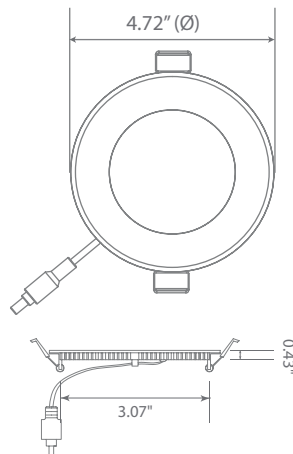

LED DLC4S-2050e

5000K
CCT

Fixture Class: 4" Slim Fixed

Product Description

LED DLC4S-2050e, made for small spaces a recessed can or tall fixture won't fit, this compact and ultra-slim 4" downlight is designed to reduce energy costs and maintenance worries. With spring action clips and a separate junction box, this 4-inch downlight eliminates housing and makes for the easiest installation ever. Only 9 watts and available in luminous Cool White (5000K), the DLC4S-2050e guarantees uniform light distribution with edge-lit LED technology. See Euri Lighting DLC4S-2040e for crisp Bright White (4000K) and DLC4S-2000e for welcoming Soft White (3000K).

Specifications

Input Power	Input Voltage	Lumen Output	Beam Angle	Center Beam	CCT
9 W	120V/60Hz	600 lm	120°	N/A	5000 K
CRI	Luminous Efficacy	Power Factor	Input Current	Base	Lamp Lifespan
80	66 lm/W	0.9	0.075 A	Junction Box	30,000 Hrs.

Product Features

Dimmable

Abutted & Covered

No Housing Required

Damp Rated

Product Dimensions

Product Photometric Data

Euri Lighting | A Division of ITRONIX Inc.