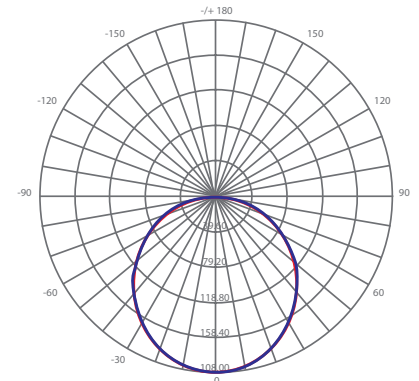

Product Photometric Data

Euri Lighting | A Division of ITRONIX Inc.