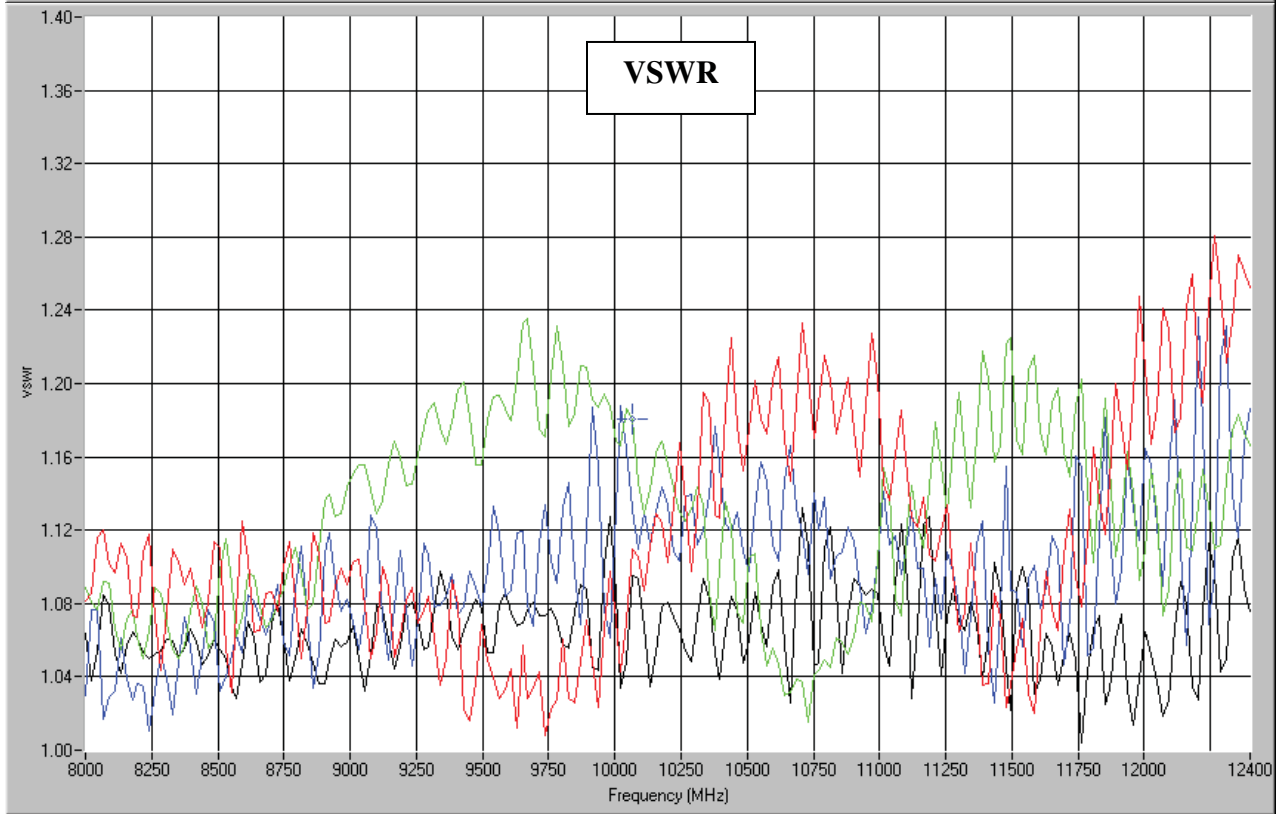

Typical Test Data Plots

USA/Canada: (315) 432-8909
 Toll Free: (800) 411-6596
 Europe: +44 2392-232392

Typical Test Data Plots