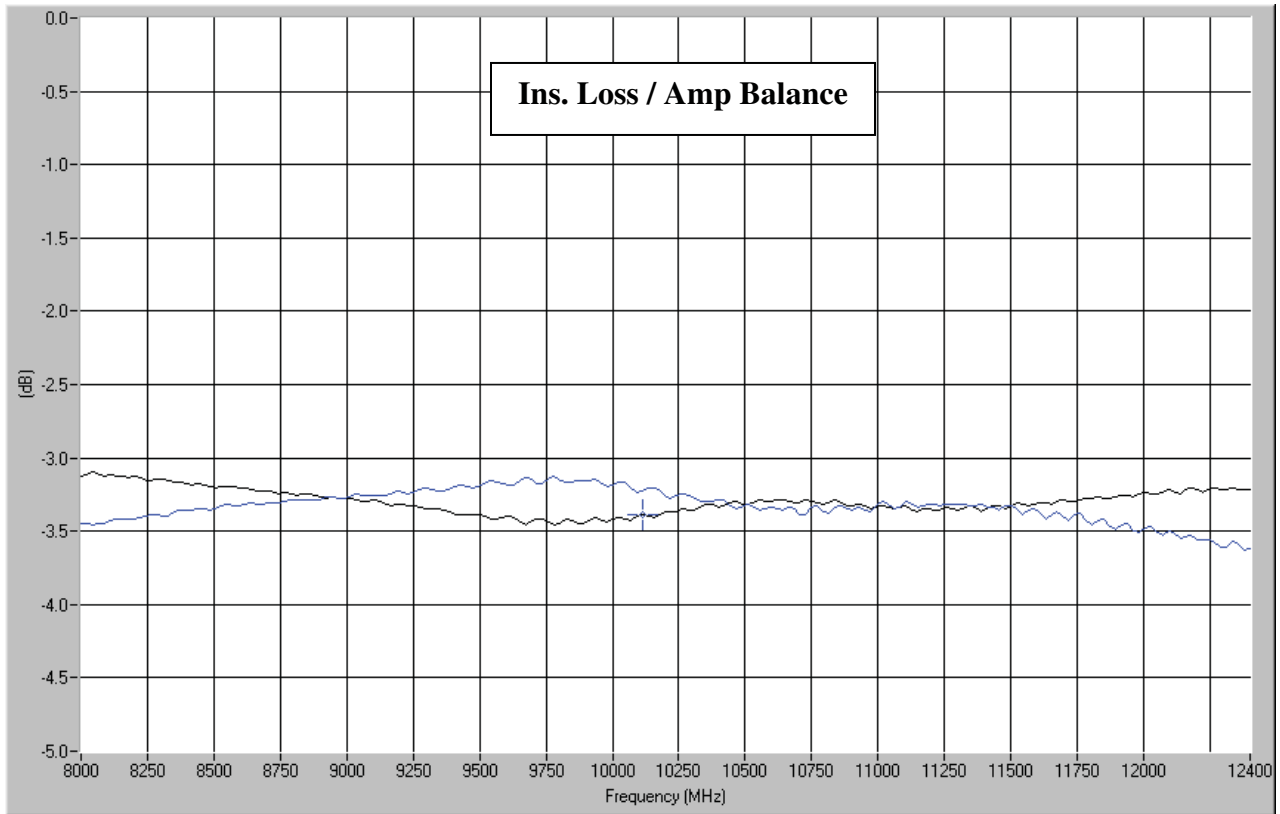

Typical Test Data Plots

USA/Canada: (315) 432-8909
 Toll Free: (800) 411-6596
 Europe: +44 2392-232392

Typical Test Data Plots