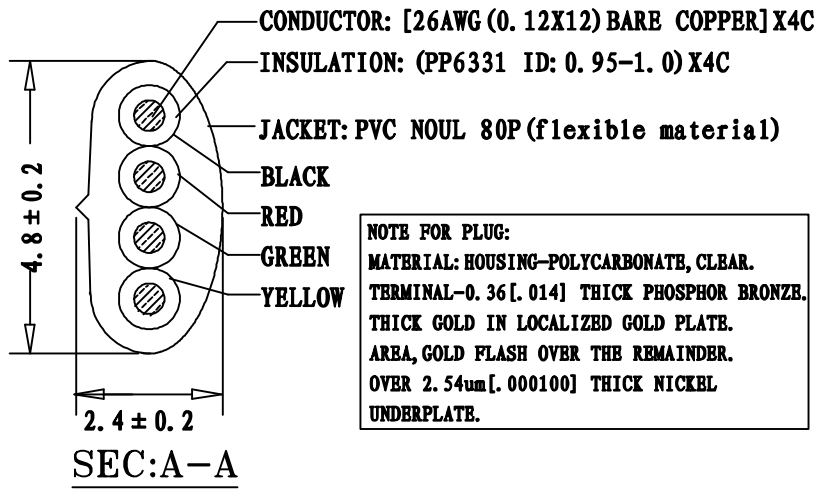

PACKAGE: INDIVIDUAL PE BAG.

4P4C 50U"

4P4C 50U"

500g Weight

TERMINATION:

P1	P2	COLOR
1	4	BLACK
2	3	RED
3	2	GREEN
4	1	YELLOW

PART NO	DRAWING NO	BUYER COLOR	VENDOR COLOR	RETRACTED LENGTH ("L3")	CUSTOMER Accepted ("L2")	CUT LENGTH "L1"
520-26-4400-SV-0005F	A	Silver	S49-1 LIGHT	330 ± 30	5.0FT-5.75FT	2300-2400
520-26-4400-SV-0007F	B	Silver	S49-1 LIGHT	470 ± 30	7.0FT-8.05FT	3000-3200
520-26-4400-SV-0010F	C	Silver	S49-1 LIGHT	630 ± 50	10.0FT-11.5FT	4300-4500
520-26-4400-SV-0012F	D	Silver	S49-1 LIGHT	800 ± 50	12.0FT-13.8FT	5200-5400
520-26-4400-SV-0014F	E	Silver	S49-1 LIGHT	850 ± 50	14.0FT-16.1FT	5800-6000
520-26-4400-SV-0025F	F	Silver	S49-1 LIGHT	1900 ± 50	25.0FT-28.75FT	10800-11000

REVISE	VERSION	BASIS	CONTENTS
12-02-17	A/0	T0210A	NEW DRAWING

CnC Tech, LLC	
Industrial Cable and Connector Technology	
DRAWING NO: 671-301	CUSTOMER: L-671
ITEM NO: 4C COILD CORD P+P PLUG	UNIT: mm
DATE: 2012-02-17	ISSUE: (A/0)
DRAWN: QE: QA:	
SALES DEPT: SALES MANAGER:	