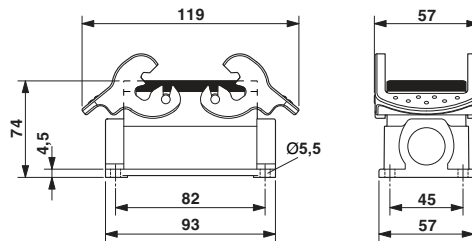

#### Dimensions

Height	74 mm
Width	57 mm
Length	93 mm

### General

Locking type	with double locking latch
No. of cable outlets	1
Cable outlet	lateral
Screw connection	none
Type of the screw connection	1x Pg21
Housing material	Aluminum die-cast
Housing surface material	Powder-coated, gray
Seal material	NBR
Material lock	Stainless steel, handle: PA
Material grip body interlock	PA

## Drawings

Dimensional drawing

Dimensional drawing