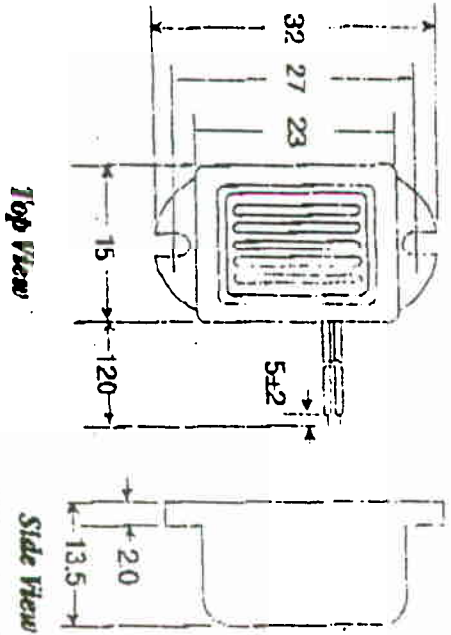

### ELECTRICAL SPECIFICATIONS

Model No.	63S1030	63S1060	63S1090	63S1120	63S1240
Operating Voltage	(VDC) 2-4	4-8	6-12	9-15	15-27
Rated Voltage	(VDC) 3	6	9	12	24
Max. Rated Current	(mA.)	25			30
Min. Sound Output	(dB(A) @ 30cm)	70	75		
Frequency	(Hz.)	400 ± 10%			
Tone Pattern		Single			
Operating Temperature	(°C)	-10 - +60			
Weight	(gms.)	9			

### DIMENSIONS

All dimensions are in mm

\* For the general order or assembly, please refer to the product manual. DB Products Ltd. reserves the right to modify the product without notice. © 2000 DB Products Ltd.