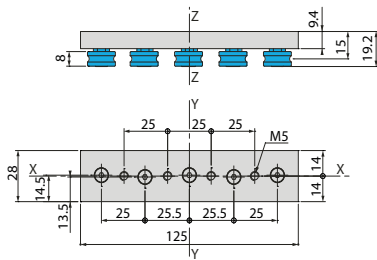

# IL28/5

Cod. Car GCAR0000033

Cod. Profile BPRGD0000012

Cod. Wheels GRUGD0000026 - GRUGD0000047

## TECHNICAL FEATURES

Car mass	0.155 Kg	
<b>Twisting moments</b>	<b>Mr</b>	<b>ML</b>
MX moment	15.8 Nm	2.3 Nm
MY moment	33 Nm	4.7 Nm
MZ moment	44 Nm	6.3 Nm
<b>Applicable loads</b>	<b>Cr</b>	<b>Cl</b>
FY load	1538 N	220 N
FZ load	1220 N	174 N