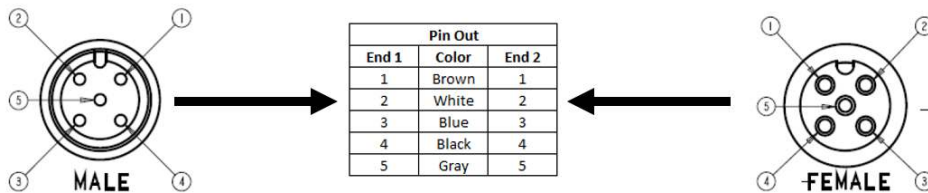

C5AC06UXXX

(M12 Cordset, 5 Position, 22 AWG Shielded, Male Straight to Female Straight)

- Mueller’s C5AC06UXXX is an M12 5-pin double ended, shielded instrumentation cable with a straight male connector on one end and a straight female at the other.
- Keyway – A Coding
- Utilizes our 5-conductor 22 AWG PVC-insulated, shielded cable.
- Ratings:
 - Current: 4 A
 - Voltage: 250 V AC/DC
- Material:
 - Coupling Nuts – Nickel Plated Brass
 - Pins/Contacts – Gold Plated Brass
- Length: The “U” in the model number represents unit of measurement.
Either: Meters (M), Feet (F)
- Length: The “XXX” in the model number represents length. Standard lengths are 2, 5, and 10 meters. Any other lengths available upon request.
- Meets Standard: IEC 61076-2-101
- Protection Class: IEC IP68
- RoHS 3 Compliant