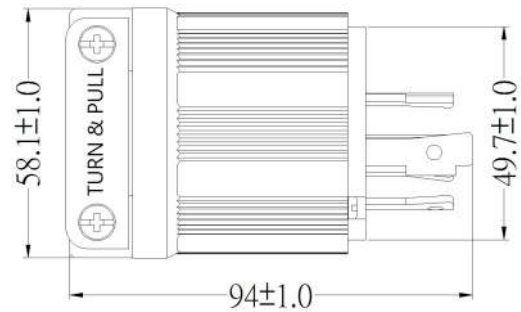

NEMA L15-30 Locking Plug

Technical Datasheet

Product Specifications	
Product Item	Twist-Lock Plug
Wiring Scheme	3 Pole, 4 Wire Grounding
Amperage	30A
Voltage	250V AC
NEMA Configuration	L15-30P
Color	Black
Blade Holder Material	Gray Polycarbonate
Terminal Retainer Material	Clear Polycarbonate
Housing Material	Black Nylon
Cord Clamp Material	Black Nylon
Blade Material	Brass
Terminal Screw Material	#10-32 solid brass
Ground Screw Material	#10-32 solid brass (Green)
Listings	UL/cUL E237606