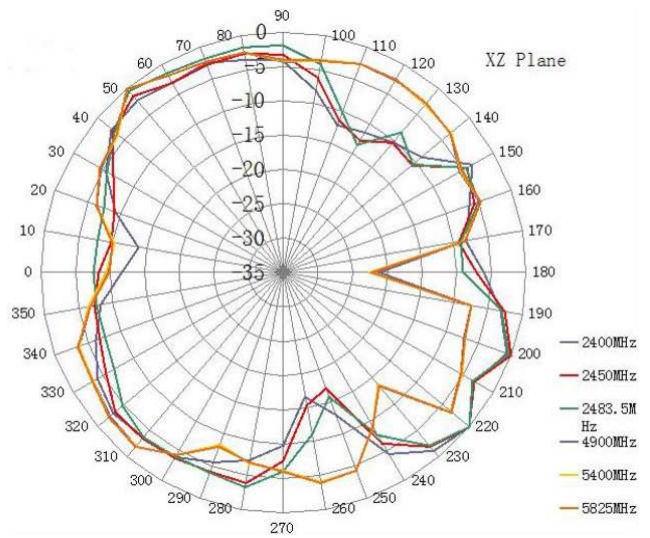

2 x Dualband WiFi External MIMO Antenna

AEACBK050048-MW2

Ø50.0 x 48.0 mm
RoHS/RoHS II Compliant
MSL = 1

Dimensions

Product Image

2 x Dualband WiFi External MIMO Antenna

AEACBK050048-MW2

Ø50.0 x 48.0 mm
RoHS/RoHS II Compliant
MSL = 1

VSWR

2 x Dualband WiFi External MIMO Antenna

AEACBK050048-MW2

Ø50.0 x 48.0 mm
RoHS/RoHS II Compliant
MSL = 1

Radiation Pattern:

2D – Pattern

XY - Plane

XZ - Plane