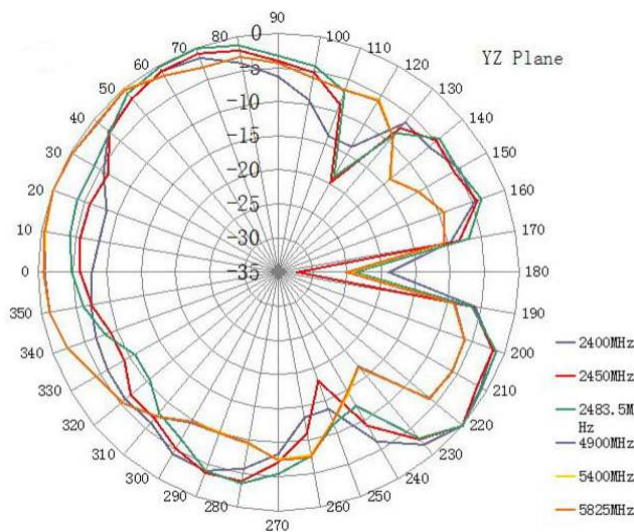

YZ - Plane

ATTENTION: Abracon LLC's products are COTS – Commercial-Off-The-Shelf products; suitable for Commercial, Industrial and, where designated, Automotive Applications. Abracon's products are not specifically designed for Military, Aviation, Aerospace, Life-dependent Medical applications or any application requiring high reliability where component failure could result in loss of life and/or property. For applications requiring high reliability and/or presenting an extreme operating environment, written consent and authorization from Abracon LLC is required. Please contact Abracon LLC for more information.

5101 Hidden Creek Ln Spicewood TX 78669
Phone: 512-371-6159 | Fax: 512-351-8858
For terms and conditions of sales, please visit:
www.abracon.com

REVISED: 07.31.2020

ABRACON IS
ISO9001-2015
CERTIFIED