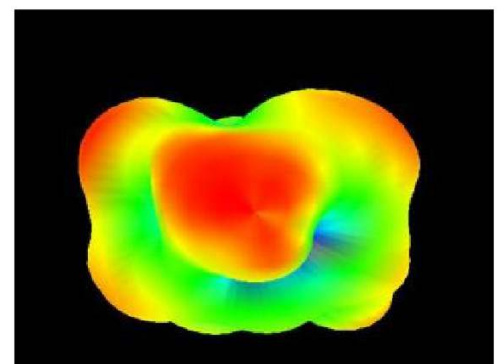

Frequency: 5800 MHz