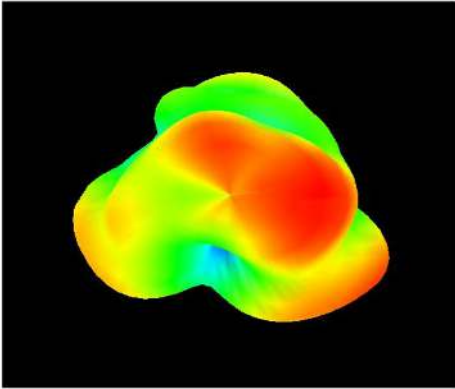

2 x Dualband WiFi External MIMO Antenna

AEACBK050048-MW2

Ø50.0 x 48.0 mm
RoHS/RoHS II Compliant
MSL = 1

3D – Pattern

Frequency: 2400 MHz