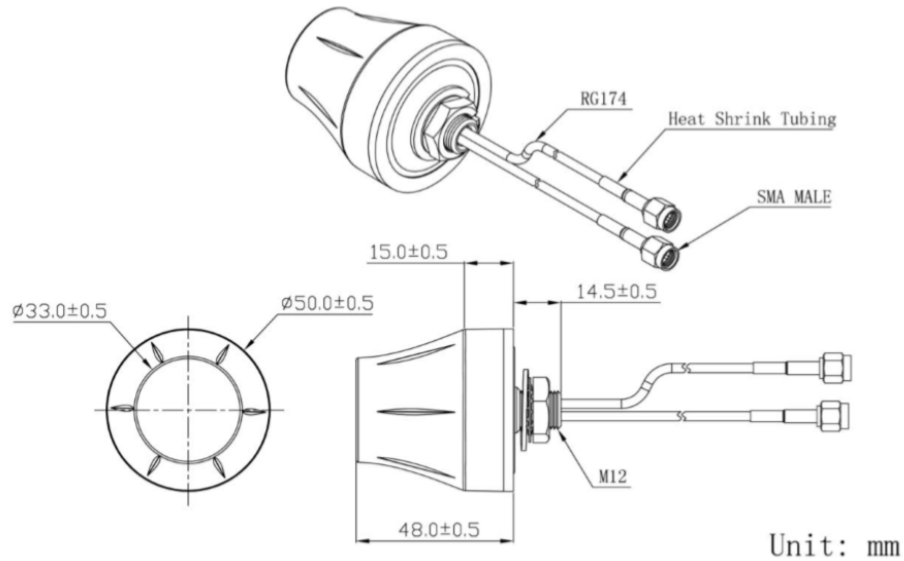

Mechanical Characteristics

Parameters	Description
Connector	2 x SMA Male
Cable Type	2 x LMR100/3M
Mounting	Screw
Radom Material	ABS

Environmental Characteristics

Parameters	Description
Operating temperature	-40°C to +85°C
Relative Humidity	Up to 95 %
Vibration	10 to 55 Hz with 1.5 mm amplitude 2 hours
Ingress Protection	IP67 (excluding cable outlet)

2 x Dualband WiFi External MIMO Antenna

AEACBK050048-MW2

Ø50.0 x 48.0 mm
RoHS/RoHS II Compliant
MSL = 1

Dimensions

Product Image

2 x Dualband WiFi External MIMO Antenna

AEACBK050048-MW2

Ø50.0 x 48.0 mm
RoHS/RoHS II Compliant
MSL = 1

VSWR

2 x Dualband WiFi External MIMO Antenna

AEACBK050048-MW2

Ø50.0 x 48.0 mm
RoHS/RoHS II Compliant
MSL = 1

Radiation Pattern:

2D – Pattern

XY - Plane

XZ - Plane