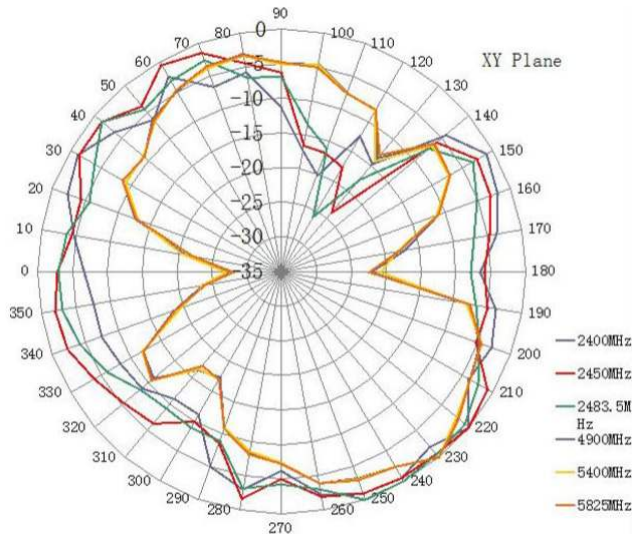

2 x Dualband WiFi External MIMO Antenna

AEACBK050048-MW2

Ø50.0 x 48.0 mm
RoHS/RoHS II Compliant
MSL = 1

Dimensions

Product Image

2 x Dualband WiFi External MIMO Antenna

AEACBK050048-MW2

Ø50.0 x 48.0 mm
RoHS/RoHS II Compliant
MSL = 1

VSWR

2 x Dualband WiFi External MIMO Antenna

AEACBK050048-MW2

Ø50.0 x 48.0 mm
RoHS/RoHS II Compliant
MSL = 1

Radiation Pattern:

2D – Pattern

XY - Plane

XZ - Plane