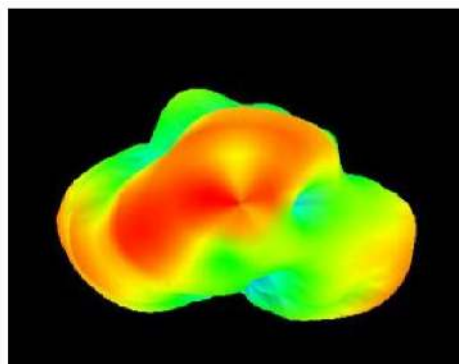

AEACBK050048-MW2

Ø50.0 x 48.0 mm
RoHS/RoHS II Compliant
MSL = 1

3D – Pattern

Frequency: 2400 MHz

Frequency: 2450 MHz

Frequency: 2500 MHz

Frequency: 4900 MHz

Frequency: 5500 MHz