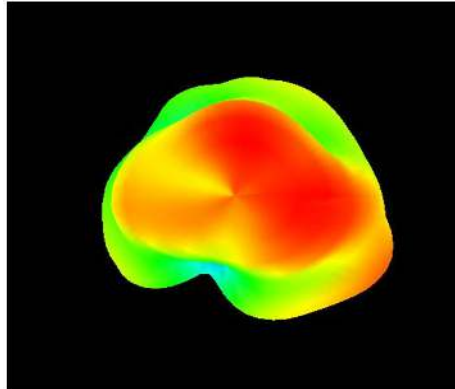

AEACBK050048-MW2

Ø50.0 x 48.0 mm
RoHS/RoHS II Compliant
MSL = 1

3D – Pattern

Frequency: 2400 MHz

Frequency: 2450 MHz

Frequency: 2500 MHz

Frequency: 4900 MHz

Frequency: 5500 MHz