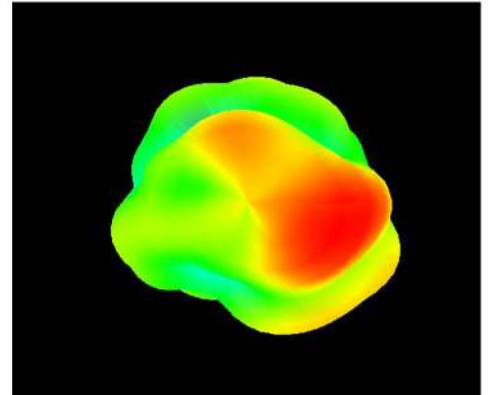

AEACBK050048-MW2

Ø50.0 x 48.0 mm
RoHS/RoHS II Compliant
MSL = 1

3D – Pattern

Frequency: 2400 MHz

Frequency: 2450 MHz

Frequency: 2500 MHz

Frequency: 4900 MHz

Frequency: 5500 MHz