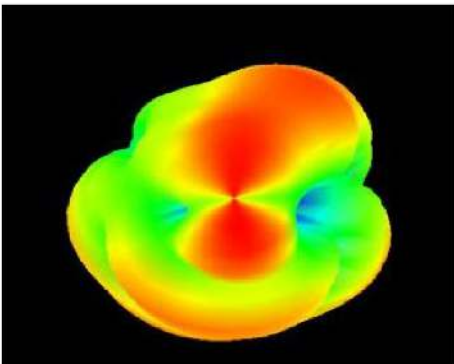

AEACBK050048-MW2

Ø50.0 x 48.0 mm
RoHS/RoHS II Compliant
MSL = 1

3D – Pattern

Frequency: 2400 MHz

Frequency: 2450 MHz

Frequency: 2500 MHz

Frequency: 4900 MHz

Frequency: 5500 MHz