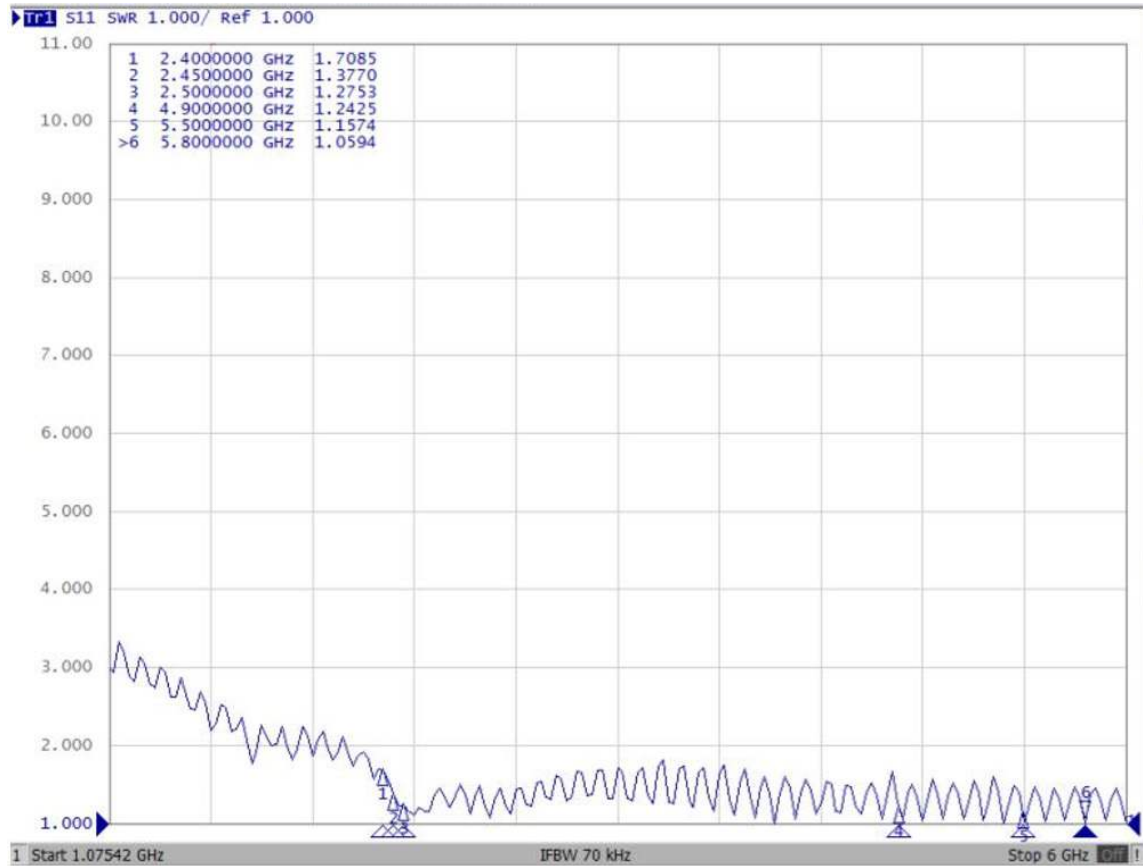

Applications

- WiFi/ISM applications
- IoT
- M2M
- Remote monitoring
- Smart meters
- Gateways and routers
- Public safety

Electrical Specifications

Parameters	Min.	Typ.	Max.	Units	Note
Frequency Range		2400 ~ 2483.5		MHz	
		4900 ~ 5825			
VSWR			2.5		
Polarization	Linear				
Impedance		50		Ω	
Gain		2		dBi	

Mechanical Characteristics

Parameters	Description
Connector	2 x SMA Male
Cable Type	2 x LMR100/3M
Mounting	Screw
Radom Material	ABS

Environmental Characteristics

Parameters	Description
Operating temperature	-40°C to +85°C
Relative Humidity	Up to 95 %
Vibration	10 to 55 Hz with 1.5 mm amplitude 2 hours
Ingress Protection	IP67 (excluding cable outlet)

2 x Dualband WiFi External MIMO Antenna

AEACBK050048-MW2

Ø50.0 x 48.0 mm
RoHS/RoHS II Compliant
MSL = 1

Dimensions

Product Image

2 x Dualband WiFi External MIMO Antenna

AEACBK050048-MW2

Ø50.0 x 48.0 mm
RoHS/RoHS II Compliant
MSL = 1

VSWR

2 x Dualband WiFi External MIMO Antenna

AEACBK050048-MW2

Ø50.0 x 48.0 mm
RoHS/RoHS II Compliant
MSL = 1

Radiation Pattern:

2D – Pattern

XY - Plane

XZ - Plane