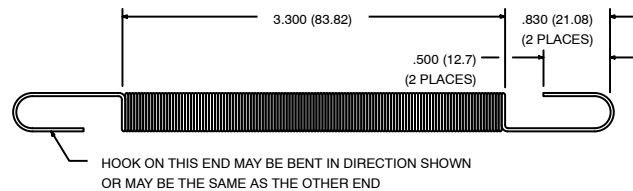

Accessories

R95-191

Features

- For Weatherproof R51 Series Relays
- 18 AWG Coil and 14 AWG Contacts
- 11 Inch Wire Leads

5-Pin Weatherproof Automotive Socket w/Wire Leads

RLY9009

For use with the following sockets:

- R95-132
- R95-133

Hold Down Clip

RLY9010

For use with the following sockets:

- R95-101
- R95-102
- R95-104
- R95-113
- R95-114
- R95-115
- R95-116
- R95-117
- R95-118
- R95-119
- R95-123
- R95-124
- R95-156
- R95-159

Hold Down Spring

RLY9011

For use with the following sockets:

- RLY9134
- RLY9135

Hold Down Clip