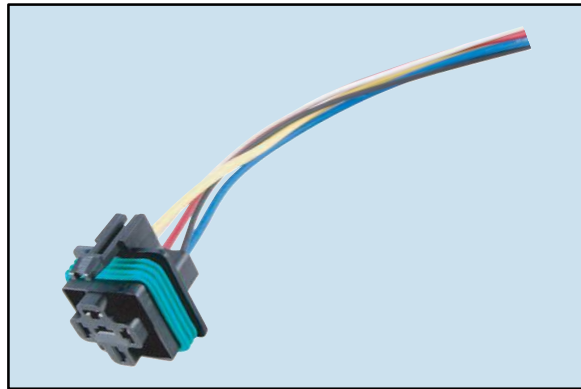

Accessories

R95-191

Features

- For Weatherproof R51 Series Relays
- 18 AWG Coil and 14 AWG Contacts
- 11 Inch Wire Leads

5-Pin Weatherproof Automotive Socket w/Wire Leads

RLY9009

For use with the following sockets:

- R95-132
- R95-133

Hold Down Clip

RLY9010

For use with the following sockets:

- R95-101
- R95-102
- R95-104
- R95-113
- R95-114
- R95-115
- R95-116
- R95-117
- R95-118
- R95-119
- R95-123
- R95-124
- R95-156
- R95-159

Hold Down Spring

RLY9011

For use with the following sockets:

- RLY9134
- RLY9135

Hold Down Clip