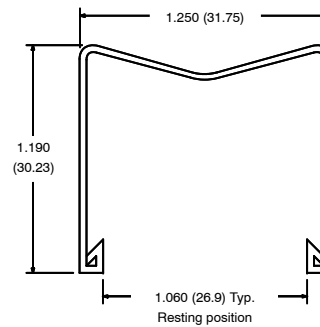

Accessories

R95-191

Features

- For Weatherproof R51 Series Relays
- 18 AWG Coil and 14 AWG Contacts
- 11 Inch Wire Leads

5-Pin Weatherproof Automotive Socket w/Wire Leads

RLY9009

For use with the following sockets:

- R95-132
- R95-133

Hold Down Clip

RLY9010

For use with the following sockets:

- R95-101
- R95-102
- R95-104
- R95-113
- R95-114
- R95-115
- R95-116
- R95-117
- R95-118
- R95-119
- R95-123
- R95-124
- R95-156
- R95-159