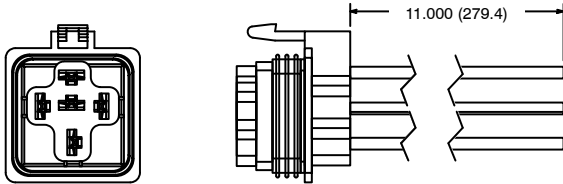

Accessories

R95-191

Features

- For Weatherproof R51 Series Relays
- 18 AWG Coil and 14 AWG Contacts
- 11 Inch Wire Leads

5-Pin Weatherproof Automotive Socket w/Wire Leads

RLY9009

For use with the following sockets:

- R95-132
- R95-133

Hold Down Clip

RLY9010

For use with the following sockets:

- R95-101
- R95-102
- R95-104
- R95-113
- R95-114
- R95-115
- R95-116
- R95-117
- R95-118
- R95-119
- R95-123
- R95-124
- R95-156
- R95-159