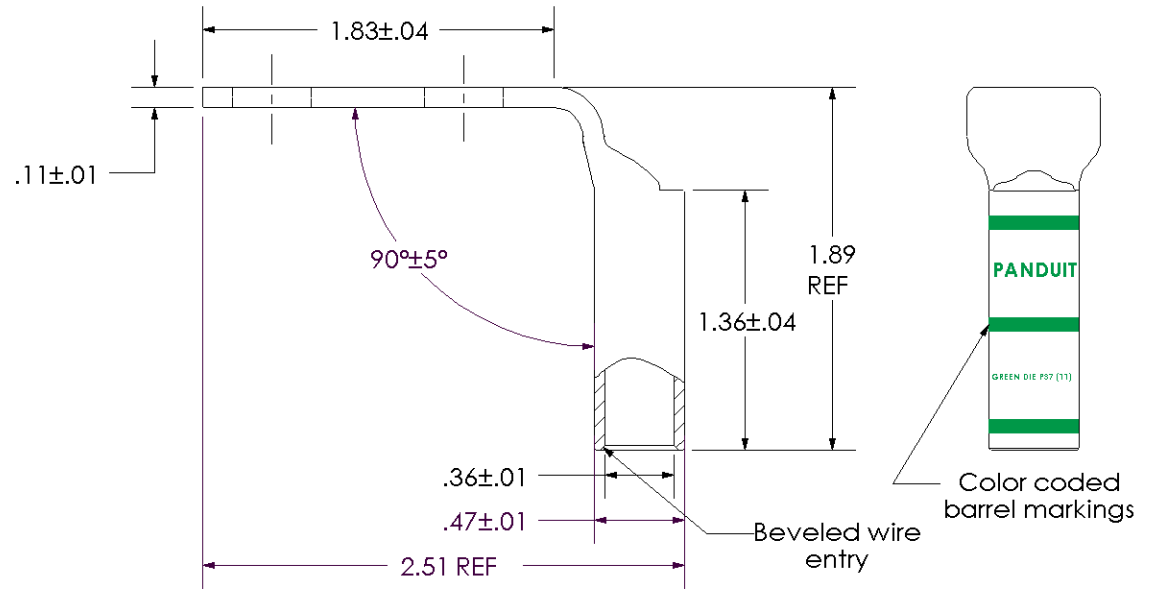

THIS COPY IS PROVIDED ON A RESTRICTED BASIS AND IS NOT TO BE USED IN ANY WAY DETRIMENTAL TO THE INTERESTS OF PANDUIT CORP.

Material	High Conductivity Seamless Copper Tube
Plating	Electro-Tin
Wire Size	1 AWG
Wire Type	Stranded Copper; Class B: Compact, Compressed or Concentric, Class C: Concentric
Wire Strip Length	1-7/16 in.
Stud Size	3/8 in.
UL Listed Wire Connector	Yes, for applications up to 35kv. Consult cable manufacturer for voltage stress relief instructions with applications greater than 2000 volts.
UL Temperature Rating	90° C
C.S.A Certified Wire Connector	Yes
Panduit Color Code on Barrel	GREEN
Panduit Die Index No. on Barrel	P37
Alternate Industry Die Index No. () on Barrel	(11)

00	9/02	SAB	DRL	RELEASED	10342
REV	DATE	BY	CHK	DESCRIPTION	ECN

PANDUIT CORP. TINLEY PARK, ILLINOIS

LCC1-38DWF-E
Copper Lug - Two-Hole, Long Barrel with Window, 90° Angle Tongue

SCALE N/A DRAWING NO / CAD FILE LCC1-38DWF-CUST