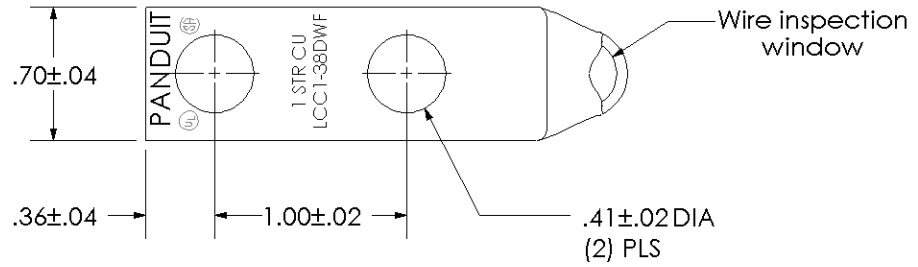

THIS COPY IS PROVIDED ON A RESTRICTED BASIS AND IS NOT TO BE USED IN ANY WAY DETRIMENTAL TO THE INTERESTS OF PANDUIT CORP.

Material	High Conductivity Seamless Copper Tube
Plating	Electro-Tin
Wire Size	1 AWG
Wire Type	Stranded Copper; Class B: Compact, Compressed or Concentric, Class C: Concentric
Wire Strip Length	1-7/16 in.
Stud Size	3/8 in.
UL Listed Wire Connector	Yes, for applications up to 35kv. Consult cable manufacturer for voltage stress relief instructions with applications greater than 2000 volts.
UL Temperature Rating	90° C
C.S.A Certified Wire Connector	Yes
Panduit Color Code on Barrel	GREEN
Panduit Die Index No. on Barrel	P37
Alternate Industry Die Index No. () on Barrel	(11)

00	9/02	SAB	DRL	RELEASED	10342
REV	DATE	BY	CHK	DESCRIPTION	ECN

PANDUIT CORP. TINLEY PARK, ILLINOIS

LCC1-38DWF-E
Copper Lug - Two-Hole, Long Barrel with Window, 90° Angle Tongue

SCALE N/A DRAWING NO / CAD FILE LCC1-38DWF-CUST