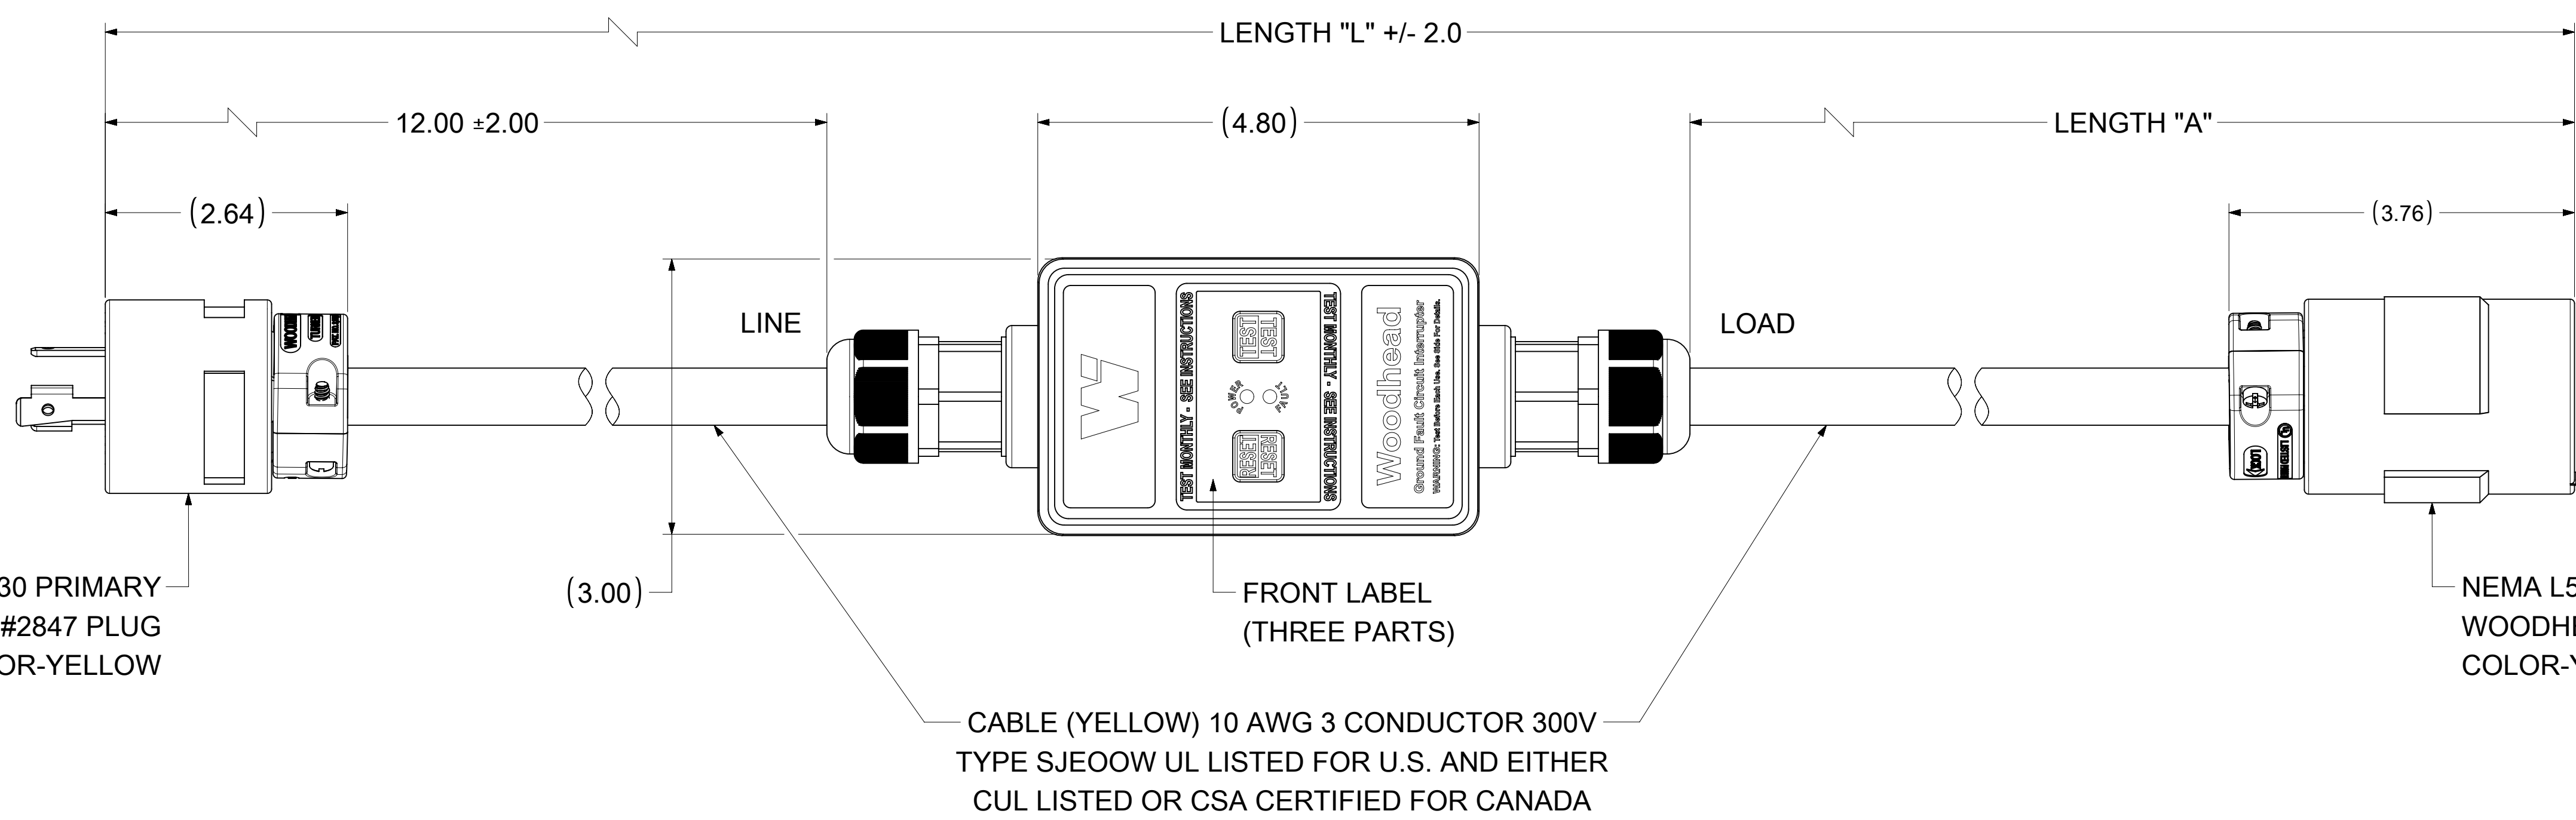

NEMA L5-30 PRIMARY
WOODHEAD #2847 PLUG
COLOR-YELLOW

NEMA L5-30 SECONDARY
WOODHEAD #2947 CONNECTOR
COLOR-YELLOW

CABLE (YELLOW) 10 AWG 3 CONDUCTOR 300V
TYPE SJEOOW UL LISTED FOR U.S. AND EITHER
CUL LISTED OR CSA CERTIFIED FOR CANADA

TEST INSTRUCTIONS LABEL

TECHNICAL

LISTED:	UL & CSA
RATED SUPPLY VOLTAGE:	120VAC
RATED CURRENT:	UP TO 30 AMPS
RESET TYPE:	AUTOMATIC OR MANUAL
OPERATING FREQUENCY:	60 Hz
TYPE:	CLASS A
GROUND TRIP CURRENT:	5mA +/- 1mA
OVERLOAD CURRENT:	180 AMPS, 0.45PF
INSULATION VOLTAGE:	1,500 VRMS - 1 MINUTE
ENDURANCE OPERATIONS:	3000 OPERATIONS
ENCLOSURE:	NEMA 4X/6P

MATERIAL NO.	ENGINEERING NO.	LENGTH "L"	LENGTH "A"	POWER-UP
1301530164	30051-1A	2 FT 9.4 IN.	1 FT	AUTO
1301530171	30051-6A	7 FT 9.4 IN.	6 FT	AUTO
1301530168	30051-25A	26 FT 9.4 IN.	25 FT	AUTO
1301530165	30051-1M	2 FT 9.4 IN.	1 FT	MANUAL
1301530172	30051-6M	7 FT 9.4 IN.	6 FT	MANUAL
1301530169	30051-25M	26 FT 9.4 IN.	25 FT	MANUAL

FUNCTIONAL SYMBOLS FA = 0 FE = 0 FP = 0 DIVISIONAL SYMBOLS	THIS DRAWING CONTAINS INFORMATION THAT IS PROPRIETARY TO MOLEX ELECTRONIC TECHNOLOGIES, LLC AND SHOULD NOT BE USED WITHOUT WRITTEN PERMISSION		DIMENSION UNITS: INCH SCALE: NTS		CURRENT REV DESC: UPDATED LENGTH "L" IN THE TABLE.		
	GENERAL TOLERANCES (UNLESS SPECIFIED) ANGULAR TOL ± °		EC NO: 672829 DRWN: PPURSUTANDEL 2021/08/06 CHK'D: DNGUYEN62 2021/08/18 APPR: HKNEELAND 2021/08/31		 30A/120V GFCI AUTO 2 FT. SUPER-SAFEWAY NEMA L5 PRODUCT CUSTOMER DRAWING		
	4 PLACES ± 3 PLACES ± 2 PLACES ± 1 PLACE ± 0 PLACES ±		INITIAL REVISION: DRWN: PPURSUTANDEL 2021/07/01 APPR: HKNEELAND 2021/07/30				
	DRAFT WHERE APPLICABLE MUST REMAIN WITHIN DIMENSIONS		THIRD ANGLE PROJECTION	DRAWING: D-SIZE	SERIES: 130153	MATERIAL NUMBER: SEE TABLE	CUSTOMER: GENERAL MARKET