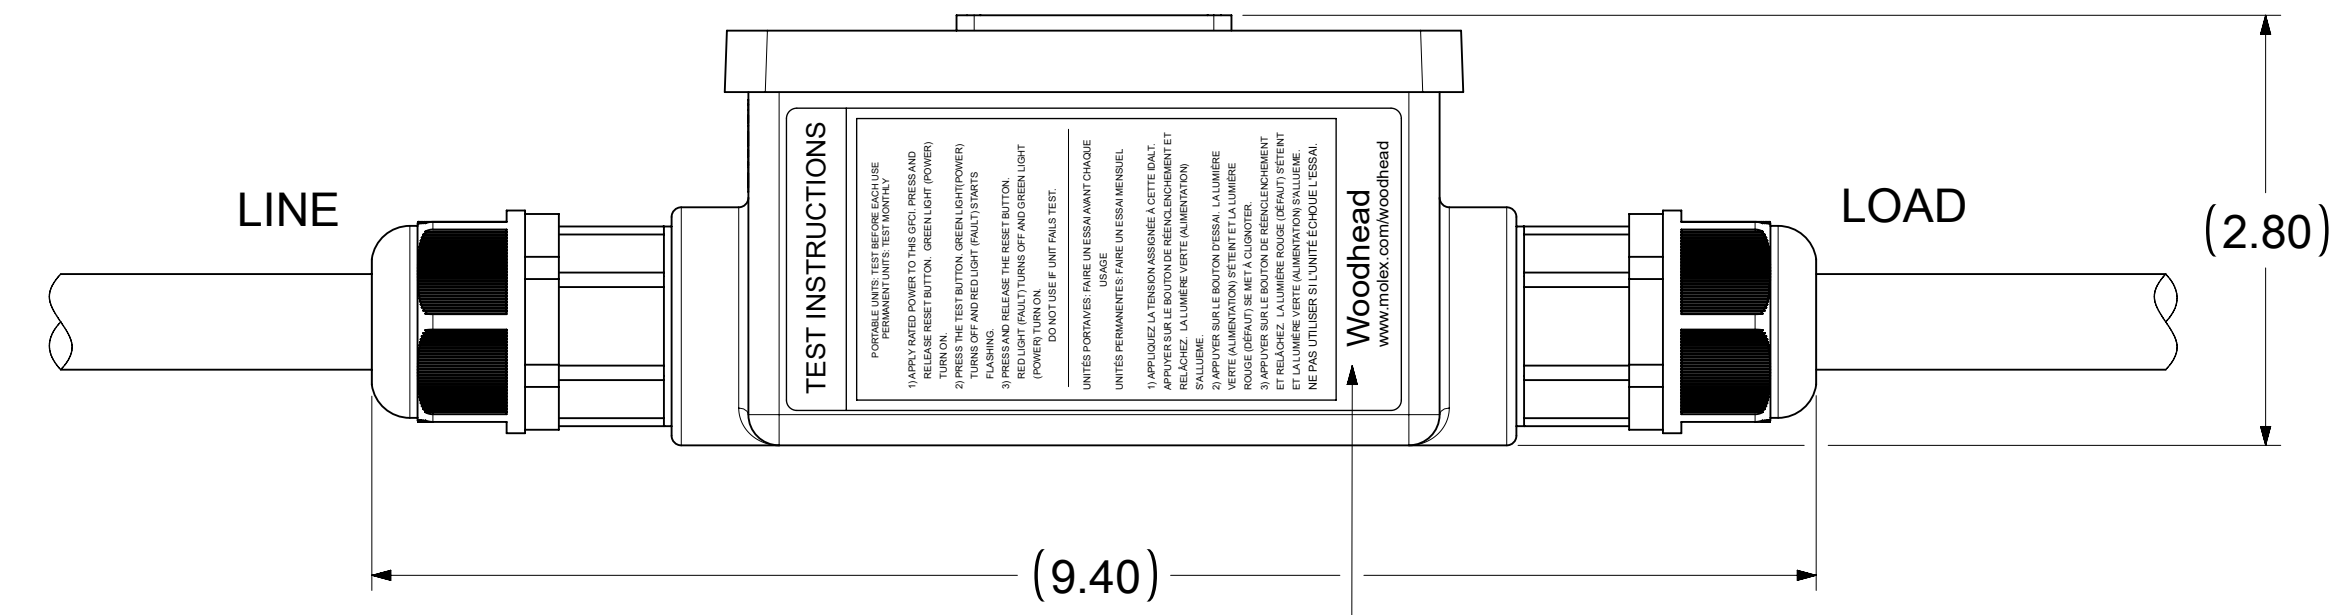

NEMA L5-30 PRIMARY
WOODHEAD #2847 PLUG
COLOR-YELLOW

NEMA L5-30 SECONDARY
WOODHEAD #2947 CONNECTOR
COLOR-YELLOW

CABLE (YELLOW) 10 AWG 3 CONDUCTOR 300V
TYPE SJEOOW UL LISTED FOR U.S. AND EITHER
CUL LISTED OR CSA CERTIFIED FOR CANADA

TEST INSTRUCTIONS LABEL

TECHNICAL

LISTED:	UL & CSA
RATED SUPPLY VOLTAGE:	120VAC
RATED CURRENT:	UP TO 30 AMPS
RESET TYPE:	AUTOMATIC OR MANUAL
OPERATING FREQUENCY:	60 Hz
TYPE:	CLASS A
GROUND TRIP CURRENT:	5mA +/- 1mA
OVERLOAD CURRENT:	180 AMPS, 0.45PF
INSULATION VOLTAGE:	1,500 VRMS - 1 MINUTE
ENDURANCE OPERATIONS:	3000 OPERATIONS
ENCLOSURE:	NEMA 4X/6P

MATERIAL NO.	ENGINEERING NO.	LENGTH "L"	LENGTH "A"	POWER-UP
1301530164	30051-1A	2 FT 9.4 IN.	1 FT	AUTO
1301530171	30051-6A	7 FT 9.4 IN.	6 FT	AUTO
1301530168	30051-25A	26 FT 9.4 IN.	25 FT	AUTO
1301530165	30051-1M	2 FT 9.4 IN.	1 FT	MANUAL
1301530172	30051-6M	7 FT 9.4 IN.	6 FT	MANUAL
1301530169	30051-25M	26 FT 9.4 IN.	25 FT	MANUAL

FUNCTIONAL SYMBOLS FA = 0 FE = 0 FP = 0 DIVISIONAL SYMBOLS	THIS DRAWING CONTAINS INFORMATION THAT IS PROPRIETARY TO MOLEX ELECTRONIC TECHNOLOGIES, LLC AND SHOULD NOT BE USED WITHOUT WRITTEN PERMISSION		DIMENSION UNITS: INCH SCALE: NTS		CURRENT REV DESC: UPDATED LENGTH "L" IN THE TABLE.		
	GENERAL TOLERANCES (UNLESS SPECIFIED) ANGULAR TOL ± °		EC NO: 672829 DRWN: PPURSUTANDEL 2021/08/06 CHK'D: DNGUYEN62 2021/08/18 APPR: HKNEELAND 2021/08/31		 30A/120V GFCI AUTO 2 FT. SUPER-SAFEWAY NEMA L5 PRODUCT CUSTOMER DRAWING		
	4 PLACES ± 3 PLACES ± 2 PLACES ± 1 PLACE ± 0 PLACES ±		INITIAL REVISION: DRWN: PPURSUTANDEL 2021/07/01 APPR: HKNEELAND 2021/07/30				
	DRAFT WHERE APPLICABLE MUST REMAIN WITHIN DIMENSIONS		THIRD ANGLE PROJECTION	DRAWING: D-SIZE	SERIES: 130153	MATERIAL NUMBER: SEE TABLE	CUSTOMER: GENERAL MARKET