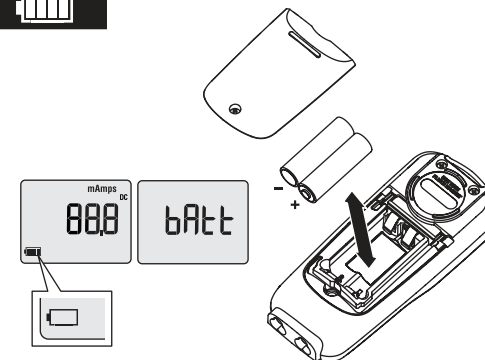

a3003 FC Wireless DC Clamp

Quick Reference Guide

⚠️ Warning

To prevent possible electrical shock, fire, or personal injury, read the “a3003 FC Safety Sheet” before you use this Product.

Go to www.fluke.com to register your product and find more information.

Amps

⏻ On / Off

1 OFF	2 LOG + ⏻ 1 2	3 LOG x2
4 PoFF	5 	6 mAmps DC 2.3 ∞

💡 Backlight

1 OFF	2 LOG + ⏻	3 LOG x3	4 LoFF
5 	6 mAmps DC 288	7 	8 mAmps DC 288 ∞

DMM (3000 FC Optional)

ZERO

Battery