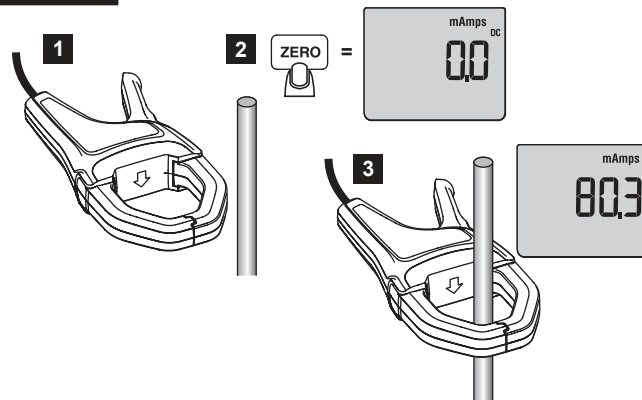

a3003 FC Wireless DC Clamp

Quick Reference Guide

⚠️ Warning

To prevent possible electrical shock, fire, or personal injury, read the “a3003 FC Safety Sheet” before you use this Product.

Go to www.fluke.com to register your product and find more information.

Amps

⏻ On / Off

1 OFF	2 LOG + ⏻ 1 2	3 LOG x2
4 PoFF	5 	6 mAmps DC 2.3 ∞

💡 Backlight

1 OFF	2 LOG + ⏻	3 LOG x3	4 LoFF
5 	6 mAmps DC 288	7 	8 mAmps DC 288 ∞

DMM (3000 FC Optional)

ZERO

Battery