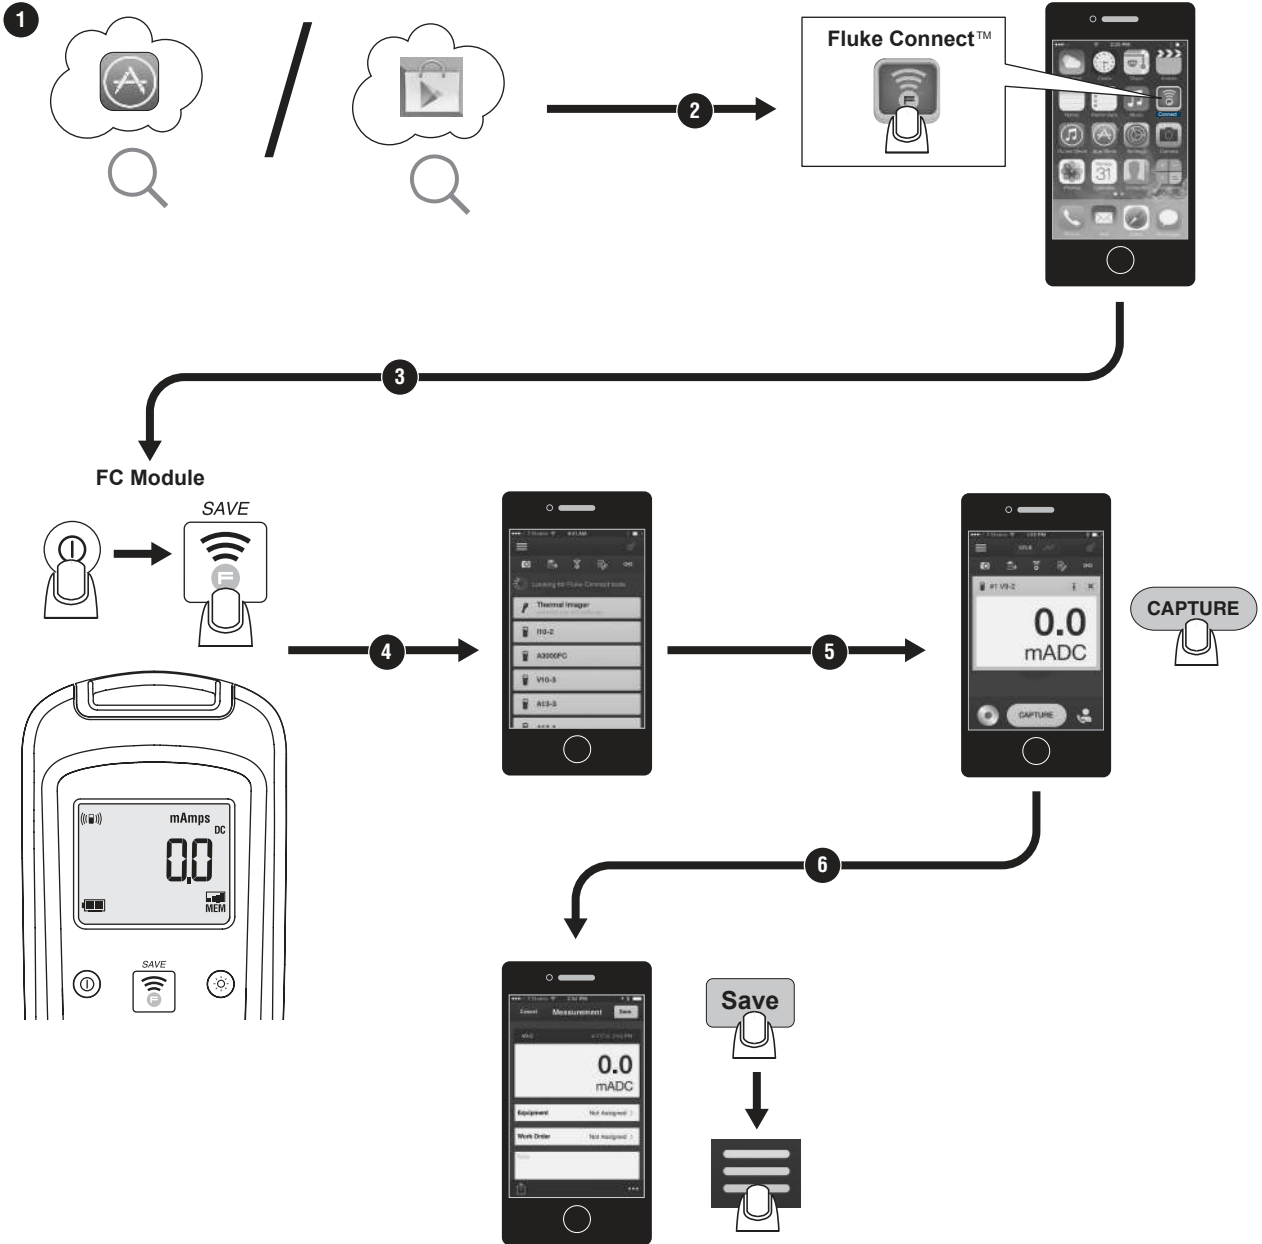

### ZERO

### Battery

LOG

iOS/Android

# Fluke Connect™ Bluetooth® Connection to FC Tools

Bluetooth icon