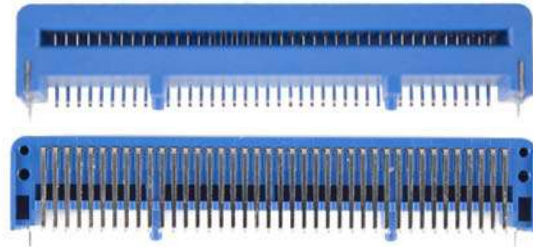

## **micro:bit connector - 180° - various colours**

### **Features**

- Application: BBC Micro :bit card edge connector
- Pitch: 1.27mm
  - Pin NO.: 40pin
  - Material: LCP
  - Lug: Brass
  - Terminal: Phosphor bronze
  - Plating: Gold

Yellow

Red

Blue

Black