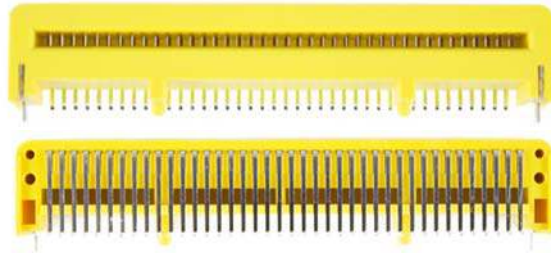

## **micro:bit connector - 180° - various colours**

### **Features**

- Application: BBC Micro :bit card edge connector
- Pitch: 1.27mm
  - Pin NO.: 40pin
  - Material: LCP
  - Lug: Brass
  - Terminal: Phosphor bronze
  - Plating: Gold

Yellow

Red

Blue

Black