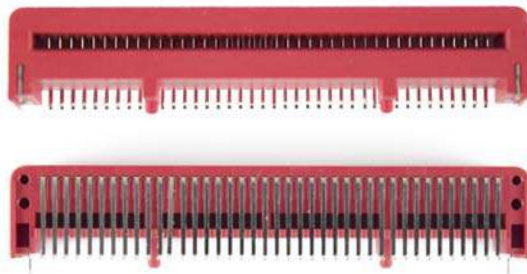

## **micro:bit connector - 180° - various colours**

### **Features**

- Application: BBC Micro :bit card edge connector
- Pitch: 1.27mm
  - Pin NO.: 40pin
  - Material: LCP
  - Lug: Brass
  - Terminal: Phosphor bronze
  - Plating: Gold

Yellow

Red

Blue

Black