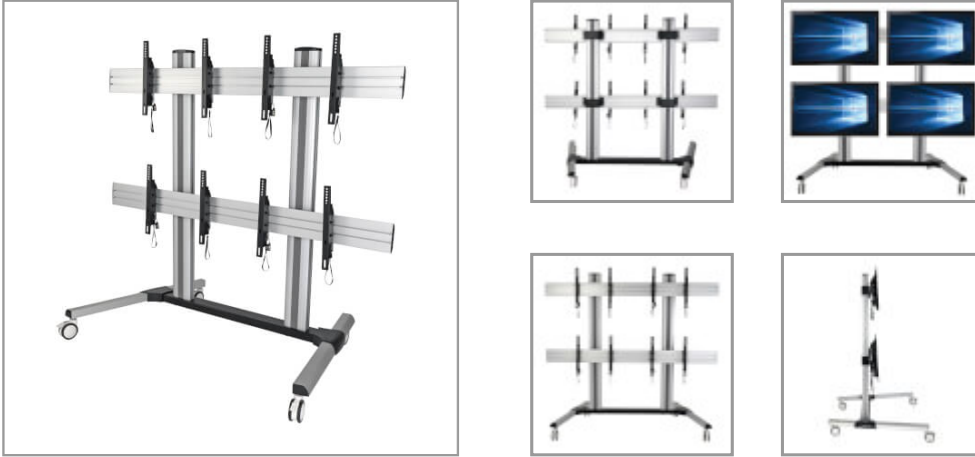

Mobile Quad-Screen Video Wall – For Four 45" to 55" TVs and Monitors, Heavy Duty

MODEL NUMBER: DMCVW4555X4

Quad-screen mobile cart supports mounting of four flat-panel televisions or monitors to create a portable video wall.

Features

Create a Mobile Video Wall with Four Flat-Panel DisplaysThe DMCVW4555X4 provides a convenient way to create a quad-screen video wall for a presentation or temporary digital signage and bring it to audiences in classrooms, lecture halls, offices, auditoriums, conference rooms and other locations where video resources are shared. Made primarily of steel and aluminum, this rolling video wall accommodates most flat-panel televisions or monitors from 45 to 55 inches that weigh up to 132 lbs (59.9 kgs)

Effectively Share a Quad-Screen Video WallFour sturdy swivel casters provide smooth rolling through doorways and over thresholds, making it possible to share quad screens within a facility instead of purchasing multiple setups. When not in use, the cart can be rolled into a secure area for storage. Two of the casters lock to keep the cart in position while at rest. Cable management openings in the main columns allow you to route power and audio/video cords, reducing clutter for a clean, professional look.

Easily Mount 45" to 55" Displays and Deter TheftFor hassle-free display compatibility, this rolling video wall supports the following VESA mounting hole patterns: 200 x 200, 200 x 300, 200 x 400, 300 x 200, 300 x 300, 300 x 400, 400 x 200, 400 x 300, 400 x 400, 500 x 200, 500 x 300, 500 x 400, 600 x 300 and 600 x 400. Fine adjustments can be made to the position of the displays using a hex key (included). The height of both mounting plates is adjustable, and the top displays can be raised up to 67.7 inches above the floor. Three-position combination locks (included) secure the brackets to deter theft of the displays.