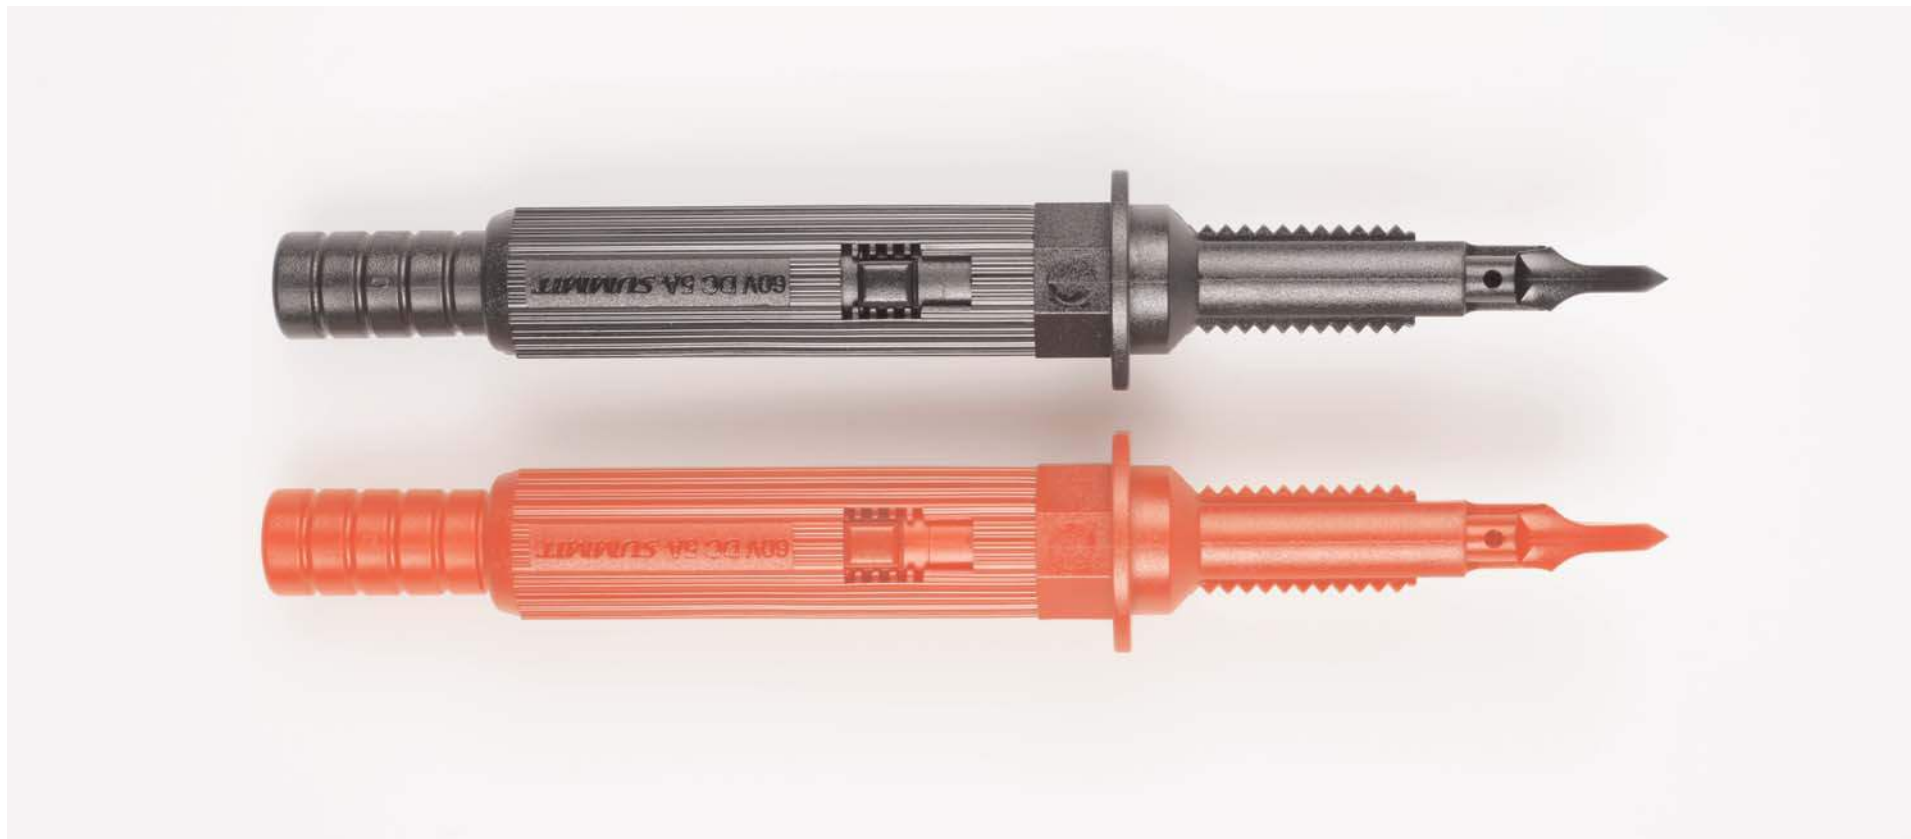

A059

Insulation Piercing Prod.

Voltage / Amperage Rating

Maximum Voltage: 60V
Maximum Amperage: DC 5 mA

Copyright © 2007 Test Products International, Inc.

Agency Listing

N/A

Category Rating

N/A

Insulation Material

N/A

Dimensions

Lead Length: N/A
Prod Length: N/A
Jaw Opening: N/A

Type

0.16" (4.0mm) male
Banana Plug