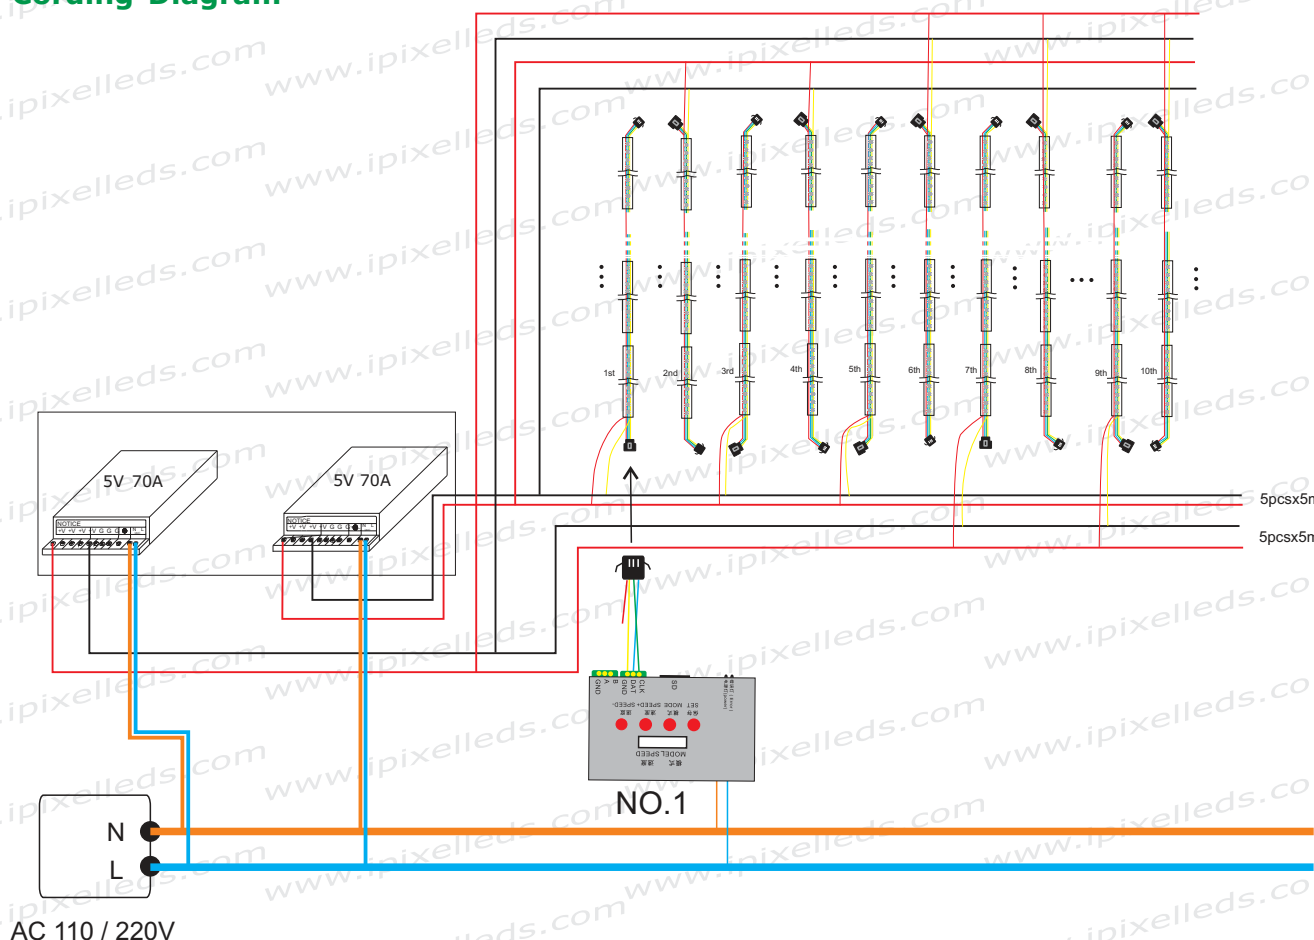

There is a Arrow following each LED on PCB, it's means the signal transmit direction

Add: A2 Building Ming Jin hai Industrial Park,Zhou shi Rd ,Shiyan,Baoan,Shenzhen,China. 518108

Tel: 0086-755-85257929 Fax:0086-755-85257929 Web:www.ipixelleds.com

E-mail: inquiry@ipixelleds.com

iPixel LED Light Co., Ltd

Outline Dimension: (Unit:mm)

Cording Diagram

This strip 60Pixels (IC) per m,5m/roll (300Pixel),T-1000controller support 2000Pixel Max,
 1 Roll strip total power is 72W (5m),each 5V70A(350W) works 4rolls of strip .
 You also could use T4000、T8000 SD controller for more LED pixels