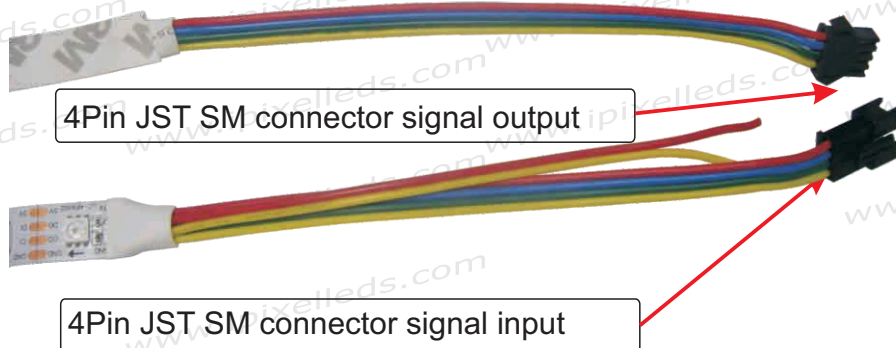

Add: A2 Building Ming Jin hai Industrial Park,Zhou shi Rd ,Shiyan,Baoan,Shenzhen,China. 518108

Tel: 0086-755-85257929 Fax:0086-755-85257929 Web:www.ipixelleds.com

E-mail: inquiry@ipixelleds.com