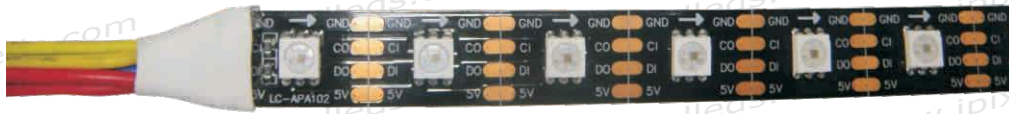

iPixel LED Light Co., Ltd

SK9822/APA102--Addressable LED Strip 1 Meter with 60pcs LEDs

Applications:

- Night Club background lighting
- Casino equipment lighting
- Robot,PC,Keyboard;DIY electronic lighting
- LED shoes, Clothes Lighting

Features and Benefits:

- Control IC included, supporting numerous Color-change effects;
- Pcontrol by SD controller,Arduino,DMX512,Artnet
- Flexible PCB 5V low voltage input;
- PCB Color: White & Black available for choose
- Absolutely addressable ,each IC built inside RGB LED
- 5M per roll, Customer's size available also
- The non-waterproof version strip attached white color 3M tape on back side of strip we recommend you put extra silicon to seal the strip avoid strip fall off each LED cut-able

Technical Parameters:

Light source	Epistar 5050 SMD LEDs
Beam angle	140 deg.
Operating voltage	DC5V
Consumption watts per 60 LEDs/M	14(max)W
Pixel pitch (mm)	P16.6mm
Pixel resolution (Dot/m ²)	3600
Entire piece LED quantity	60 pcs
Printed circuit board thickness	0.25mm
Operation Temperature	-40°C-40°C
Storage Temperature	-10°C-50°C

E-mail: inquiry@ipixelleds.com

iPixel LED Light Co., Ltd

Outline Dimension: (Unit:mm)

Cording Diagram

This strip 60Pixels (IC) per m,5m/roll (300Pixel),T-1000controller support 2000Pixel Max,
 1 Roll strip total power is 72W (5m),each 5V70A(350W) works 4rolls of strip .
 You also could use T4000、T8000 SD controller for more LED pixels