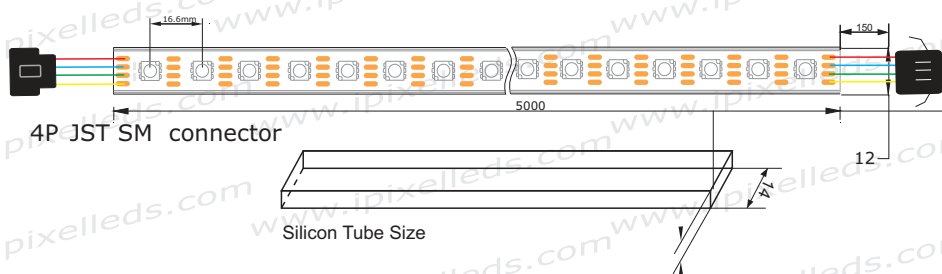

Technical Parameters:

Light source	Epistar 5050 SMD LEDs
Beam angle	140 deg.
Operating voltage	DC5V
Consumption watts per 60 LEDs/M	14(max)W
Pixel pitch (mm)	P16.6mm
Pixel resolution (Dot/m ²)	3600
Entire piece LED quantity	60 pcs
Printed circuit board thickness	0.25mm
Operation Temperature	-40°C-40°C
Storage Temperature	-10°C-50°C

Technical Parameter

Part Number	Emitting	LED Quantity	Voltage (V)	IC	Current (A/1m)	MCD per 1m/60LED	IP
	Color						
S60102	RGB	60/1M	5	APA102/SK9822	2.88A	R:24000/G:42000	Non-waterproof
S60102-W	RGB	60/1M	5	APA102/SK9822	2.88A	B:11400	Silicon Tube

There is a Arrow following each LED on PCB, it's means the signal transmit direction

Add: A2 Building Ming Jin hai Industrial Park,Zhou shi Rd ,Shiyan,Baoan,Shenzhen,China. 518108

Tel: 0086-755-85257929 Fax:0086-755-85257929 Web:www.ipixelleds.com

E-mail: inquiry@ipixelleds.com

iPixel LED Light Co., Ltd

Outline Dimension: (Unit:mm)

Cording Diagram

This strip 60Pixels (IC) per m,5m/roll (300Pixel),T-1000controller support 2000Pixel Max,
 1 Roll strip total power is 72W (5m),each 5V70A(350W) works 4rolls of strip .
 You also could use T4000、T8000 SD controller for more LED pixels