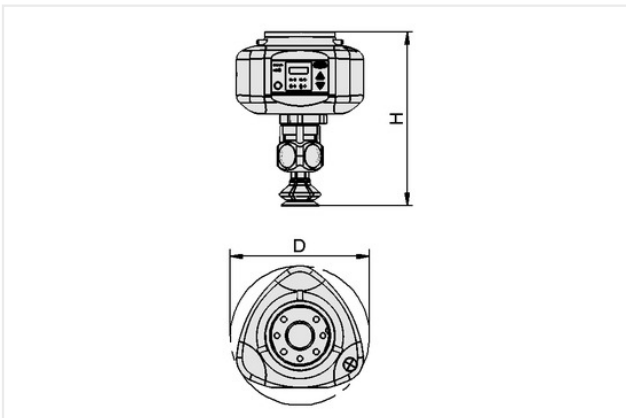

Complete set for connecting and integrating the CobotPump ECBPi to lightweight robots

Construction use: CobotPump

for: Kuka

Type: iiva 7,14

Design Data

Attribute	Value
H	188.80 mm
D	151.50 mm

Technical Data

Accessories

VEE 2xSPB1/SPF 154.3x42.3

Part no...:10.01.36.00268

Number of cups: 2

Suct. cups: Suction cup SPB1/SPF

Length L: 154.3 mm

Width B: 42.3 mm

VEE 4xSPB1/SPF 218.3

Length L: 120 mm

Width B: 120 mm

Connection: Bayonet connection

Material type: Foam O, Height 10 mm

Spare parts

SPF 40 ED-65 G1/4-AG

Part no...:10.01.01.13246

Size: 40

Part no...:10.01.06.03498

Size: 40

Suction cup material: Elastodur

Material hardness [Shore A]: 65 Shore A

Thread G1: G1/4"-M

Number of folds: 1.5