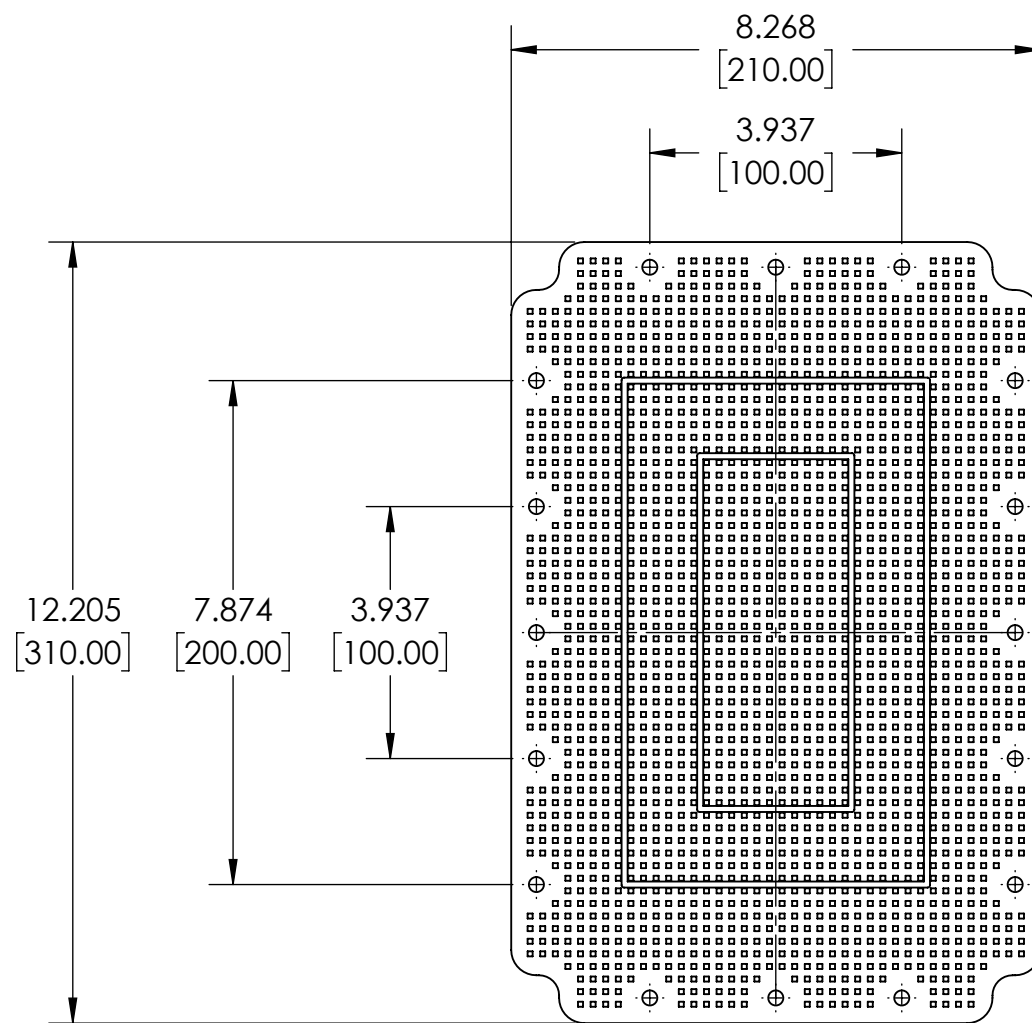

PART NAME

# PLASTIC PANEL FOR AIO SERIES

PART No.

PTX-10140-P

REV. DATE

12/17/20

## MATERIAL:

1. ABS - GRAY
2. FITS: AIO-11111& AIO-11112

$\phi$  .236 THRU  
 $\square$   $\phi$  .551 [14.00]  $\nabla$  .059 x 16