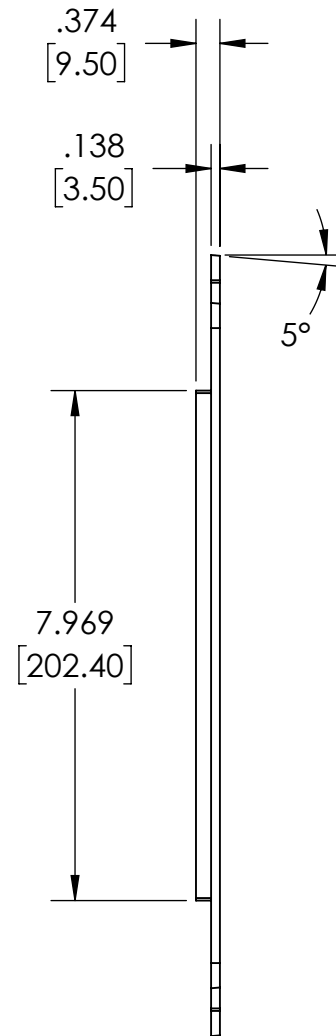

PART NAME

# PLASTIC PANEL FOR AIO SERIES

PART No.

PTX-10140-P

REV. DATE

12/17/20

## MATERIAL:

1. ABS - GRAY
2. FITS: AIO-11111& AIO-11112

$\phi$  .236 THRU  
 $\square$   $\phi$  .551 [14.00]  $\nabla$  .059 x 16