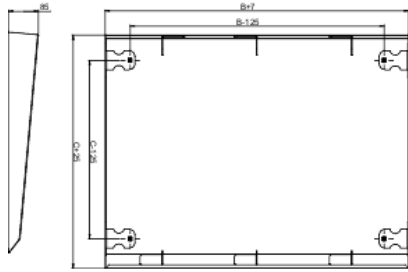

Product data sheet

Specifications

Spacial SF/SM canopy - 1200x400 mm

NSYSC1240

Main

Range	Spacial
Accessory / separate part category	Enclosure accessory
Product or component type	Canopy
Application	Multi-purpose
Range compatibility	Spacial (Spacial SM) Spacial (Spacial SF)
For enclosure nominal dimensions	-
Mounting location	On top of enclosure
Device composition	1 canopy fixing elements drilling template

Complementary

Quantity per set	Set of 1
Material	Galvanised steel
Colour	Grey (RAL 7035)
Surface finish	Epoxy-polyester powder
Fixing mode	By screws - roof drilled holes location
Height	85 mm
Width	1200 mm nominal: 1207 mm real:
Depth	400 mm nominal: 425 mm real:

Packing Units

Unit Type of Package 1	PCE
Number of Units in Package 1	1
Package 1 Height	9.5 cm
Package 1 Width	43.5 cm
Package 1 Length	122.0 cm
Package 1 Weight	8.806 kg

Offer Sustainability

Sustainable offer status	Green Premium product
REACH Regulation	REACH Declaration
EU RoHS Directive	Pro-active compliance (Product out of EU RoHS legal scope) EU RoHS Declaration
Mercury free	Yes
China RoHS Regulation	China RoHS declaration Product out of China RoHS scope. Substance declaration for your information
RoHS exemption information	Yes
Environmental Disclosure	Product Environmental Profile