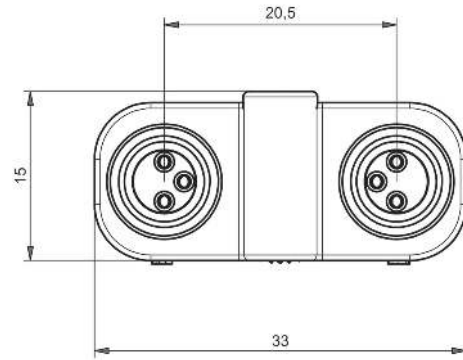

Environmental Product Compliance

REACH SVHC	Lead 7439-92-1
------------	----------------

Connection data

Group outlet - plug-in connector	M12 pin	Single outlet 1 - plug-in connector	M8 socket
Single outlet 2 - plug-in connector	M8 socket	Tightening torque	M8: 0.5 - 0.6 Nm, M12: 0.8 - 1.2 Nm

Drawings

Dimensioned drawing

Dimensioned drawing

Wiring diagram