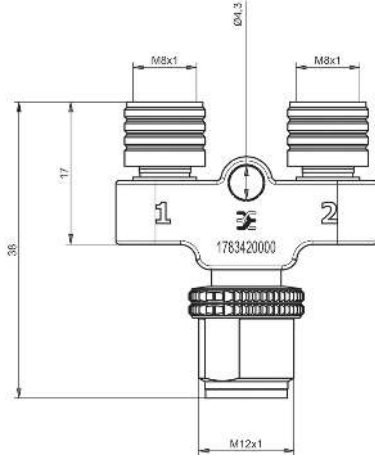

Environmental Product Compliance

REACH SVHC	Lead 7439-92-1
------------	----------------

Connection data

Group outlet - plug-in connector	M12 pin	Single outlet 1 - plug-in connector	M8 socket
Single outlet 2 - plug-in connector	M8 socket	Tightening torque	M8: 0.5 - 0.6 Nm, M12: 0.8 - 1.2 Nm

Drawings

Dimensioned drawing

Dimensioned drawing

Wiring diagram