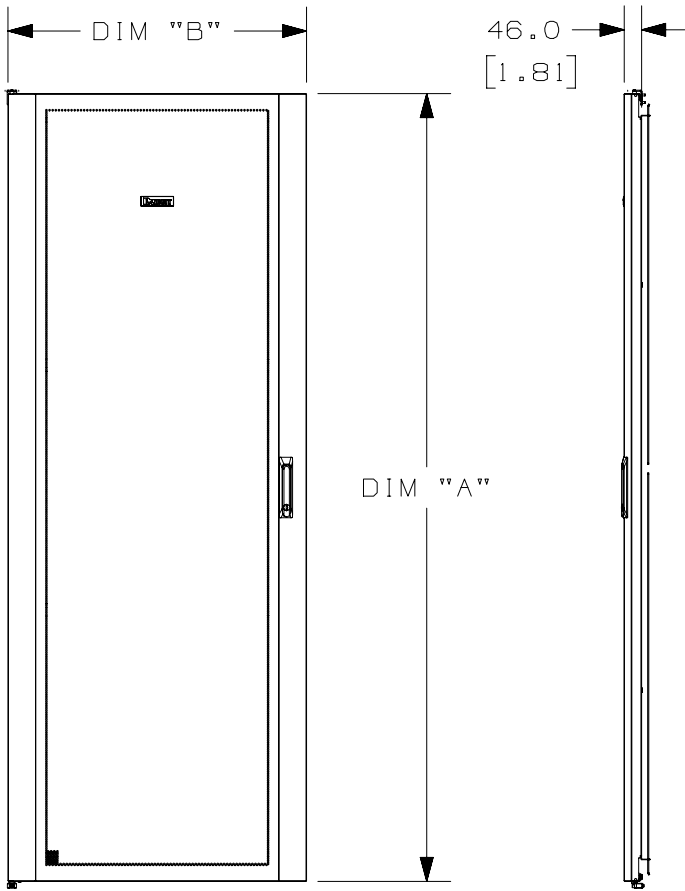

- VISIT OUR ON-LINE CATALOG AT WWW.PANDUIT.COM FOR A LIST OF CURRENT PARTS APPLICABLE FOR USE WITH THIS PRODUCT.
- PARTS SUPPLIED:
 - 1- SINGLE HINGE DOOR ASSEMBLY
 - 1- UPPER DOOR HINGE ASSEMBLY
 - 1- LOWER DOOR HINGE BRACKET
 - 1- LOWER DOOR HINGE PIN
 - 1- DOOR CATCH
 - 1- TORX DRIVE SCREW
 - 2- FLAT HEAD SCREWS
 - 1- INSTRUCTION SHEET
- PRIMARY DIMENSIONS ARE IN MILLIMETERS.
- * DENOTES COLOR - ADD SUFFIX "B" FOR BLACK AND "W" FOR WHITE.

TITLE N8*SHD* NET-ACCESS N-TYPE 800mm WIDE FRONT PERFORATED SINGLE HINGE DOOR		CUSTOMER DRAWING	
ITEM REVISION NAME 13V399AH/01		PANDUIT	
DATASET FILE NAME 13V399AH_DC/01A			
DRAWN BY PBS		MATERIAL: N/A	
DATE 6-2-15		DRAWING NUMBER: 13V399AH-DC	
CHK RAMA		THIRD ANGLE PROJECTION	
SCALE NONE		SHT 1 OF 2	
REV		SIZE A	

PANDUIT P/N	DESCRIPTION	"A"	"B"
N82SHD*	N-TYPE 800MM X 42RU FRONT PERFORATED SINGLE HINGE DOOR	1951.0 [76.01]	790.0 [31.10]
N85SHD*	N-TYPE 800MM X 45RU FRONT PERFORATED SINGLE HINGE DOOR	2084.4 [82.06]	790.0 [31.10]
N88SHD*	N-TYPE 800MM X 48RU FRONT PERFORATED SINGLE HINGE DOOR	2217.7 [87.31]	790.0 [31.10]
N81SHD*	N-TYPE 800MM X 51RU FRONT PERFORATED SINGLE HINGE DOOR	2351.0 [92.60]	790.0 [31.10]

* DENOTES COLOR
 "B" = BLACK
 "W" = WHITE

FRONT

SIDE

TITLE N8*SHD* NET-ACCESS N-TYPE 800mm WIDE FRONT PERFORATED SINGLE HINGE DOOR CUSTOMER DRAWING		PANDUIT	
ITEM REVISION NAME 13V399AH/01			
DATASET FILE NAME 13V399AH_DC/01A		MATERIAL: N/A	
 THIRD ANGLE PROJECTION		DRAWING NUMBER: 13V399AH-DC	
		DRAWN BY: PBS DATE: 6-2-15 CHK: RAMA SCALE: NONE	SHT 2 OF 2 SIZE: A