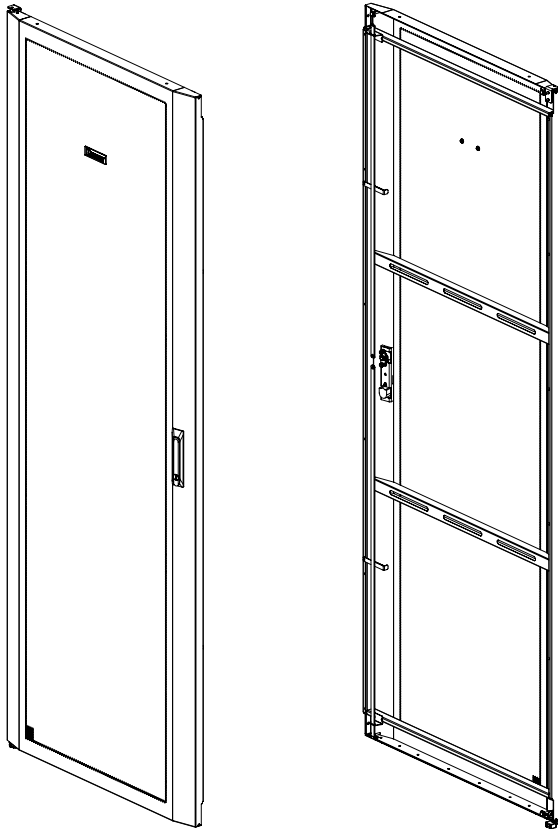

THIS COPY IS PROVIDED ON A RESTRICTED BASIS AND IS NOT TO BE USED IN ANY WAY DETRIMENTAL TO THE INTERESTS OF PANDUIT CORP.

FRONT

REAR

PANDUIT P/N	DESCRIPTION	WEIGHT
N82SHD*	N-TYPE 800MM X 42RU FRONT PERFORATED SINGLE HINGE DOOR	13.61 Kg/EACH [30.0 LBS/EACH]
N85SHD*	N-TYPE 800MM X 45RU FRONT PERFORATED SINGLE HINGE DOOR	14.97 Kg/EACH [33.0 LBS/EACH]
N88SHD*	N-TYPE 800MM X 48RU FRONT PERFORATED SINGLE HINGE DOOR	15.87 Kg/EACH [35.0 LBS/EACH]
N81SHD*	N-TYPE 800MM X 51RU FRONT PERFORATED SINGLE HINGE DOOR	16.86 Kg/EACH [37.1 LBS/EACH]

- VISIT OUR ON-LINE CATALOG AT WWW.PANDUIT.COM FOR A LIST OF CURRENT PARTS APPLICABLE FOR USE WITH THIS PRODUCT.
- PARTS SUPPLIED:
 - 1- SINGLE HINGE DOOR ASSEMBLY
 - 1- UPPER DOOR HINGE ASSEMBLY
 - 1- LOWER DOOR HINGE BRACKET
 - 1- LOWER DOOR HINGE PIN
 - 1- DOOR CATCH
 - 1- TORX DRIVE SCREW
 - 2- FLAT HEAD SCREWS
 - 1- INSTRUCTION SHEET
- PRIMARY DIMENSIONS ARE IN MILLIMETERS.
- * DENOTES COLOR - ADD SUFFIX "B" FOR BLACK AND "W" FOR WHITE.

TITLE N8*SHD* NET-ACCESS N-TYPE 800mm WIDE FRONT PERFORATED SINGLE HINGE DOOR		CUSTOMER DRAWING	
ITEM REVISION NAME 13V399AH/01		PANDUIT	
DATASET FILE NAME 13V399AH_DC/01A			
DRAWN BY PBS		MATERIAL: N/A	
DATE 6-2-15		DRAWING NUMBER: 13V399AH-DC	
CHK RAMA		THIRD ANGLE PROJECTION	
SCALE NONE		SHT 1 OF 2	
REV		SIZE A	

* DENOTES COLOR
 "B" = BLACK
 "W" = WHITE

FRONT

SIDE

TITLE N8*SHD* NET-ACCESS N-TYPE 800mm WIDE FRONT PERFORATED SINGLE HINGE DOOR CUSTOMER DRAWING		PANDUIT	
ITEM REVISION NAME 13V399AH/01			
DATASET FILE NAME 13V399AH_DC/01A		MATERIAL: N/A	
 THIRD ANGLE PROJECTION		DRAWING NUMBER: 13V399AH-DC	
		DRAWN BY: PBS DATE: 6-2-15 CHK: RAMA SCALE: NONE	SHT 2 OF 2 SIZE: A