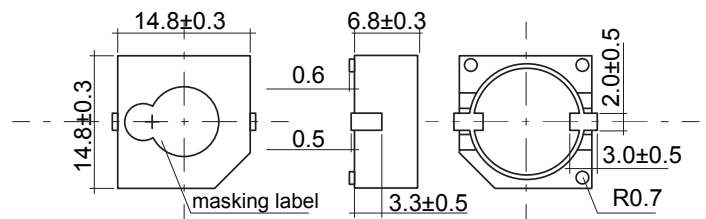

## PART NO. PT -1507 WASHABLE REFLOW TYPE

**PT -1507**

**DIMENSIONS**

**DIMENSION:** 14.8 x 14.8 x 6.8

SPECIFICATION	UNIT	PT -1507
Rated Voltage	(V)	12
Operating Voltage	(VDC)	1~20
Current Consumption	(mA)	31
Capacitance at 120 Hz	(pF)	$15000 \pm 30\%$
Sound Output (min)	(dB)	85
Resonance Frequency	(Hz)	$5000 \pm 500$
Operating Temp	(C)	-20~+70
Storage Temp	(C)	-30~+80
Weight	(g)	2
Dimension	mm	14.8 x 14.8 x 6.8
Terminal		SMD
Environmental Protection Regulation		RoHS

**FREQUENCY RESPONSE**

\*Value applying at rated voltage

\*Distance for measurement 10 cm