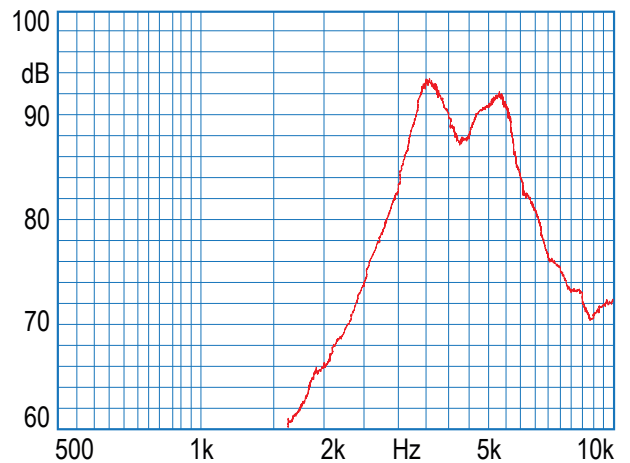

## PART NO. PT -1507 WASHABLE REFLOW TYPE

**PT -1507**

**DIMENSIONS**

**DIMENSION:** 14.8 x 14.8 x 6.8

SPECIFICATION	UNIT	PT -1507
Rated Voltage	(V)	12
Operating Voltage	(VDC)	1~20
Current Consumption	(mA)	31
Capacitance at 120 Hz	(pF)	$15000 \pm 30\%$
Sound Output (min)	(dB)	85
Resonance Frequency	(Hz)	$5000 \pm 500$
Operating Temp	(C)	-20~+70
Storage Temp	(C)	-30~+80
Weight	(g)	2
Dimension	mm	14.8 x 14.8 x 6.8
Terminal		SMD
Environmental Protection Regulation		RoHS

**FREQUENCY RESPONSE**

\*Value applying at rated voltage

\*Distance for measurement 10 cm