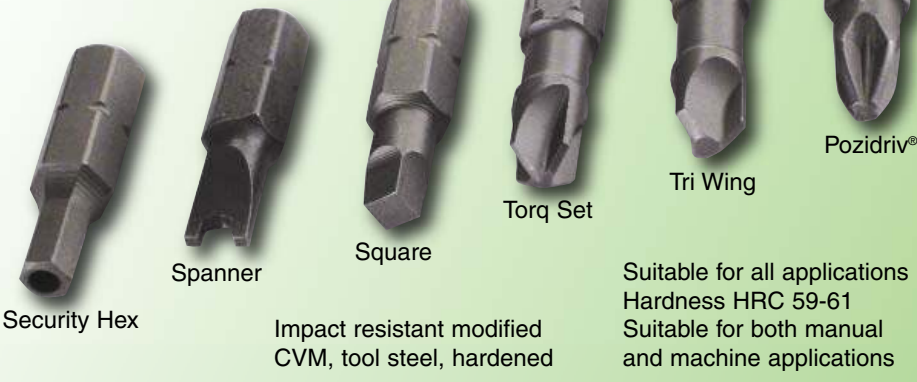

# Specialty Bits

*The ideal multi-purpose tool to meet high requirements in terms of both quality and performance*

High resistant to wear and tear for a long tool life

Security Hex

Spanner

Square

Torq Set

Tri Wing

Pozidriv®

Impact resistant modified CVM, tool steel, hardened

Suitable for all applications  
Hardness HRC 59-61  
Suitable for both manual and machine applications