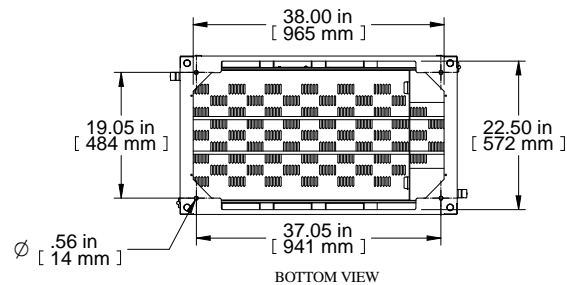

SECTION A-A

TOP VIEW

CONTAINMENT PROVISIONS

FRONT VIEW
DOORS REMOVED

FRONT VIEW

82.25 in
[2089 mm]

77 in
[20 mm]

24.00 in
[610 mm]

COMBINATION
LOCK HANDLE
TYP

RIGHT SIDE VIEW

CONTAINMENT PROVISIONS

CONTAINMENT PROVISIONS

REAR VIEW

LOCKABLE
SIDE/BARRIER
PANEL

LEFT SIDE VIEW

BOTTOM VIEW

Item Number	Title	Quantity
1	COLO FRAME	1
3	COLO - MTG CHANNEL 1/2/3 BAY (42")	2
4	COLO - MTG CHANNEL 4 BAY (42")	4
5	COLO - 4B PNL RAIL SQ. HOLE	8
6	COLO - 4B PNL RAIL SQ. HOLE	8
7	COLO - FIXED DIVIDER SHELF	3
8	COLO - SHELF CUTOOUT COVER PLATE	6
9	CL - 4 BAY CM FOR 2ND BAY (23)	2
10	CL - 4 BAY CM FOR 3RD BAY (43)	2
11	CL - 4 BAY CM FOR 4TH BAY (62)	2
12	CL - SIDE PANEL (44U X 42/48)	1
13	COLO - 4 BAY FLUSH VENTED DOOR	8

Data subject to change without notice. Isometric drawing not to scale.

Les données sont sujettes à changement sans préavis.

PART NO.

CLC4B42