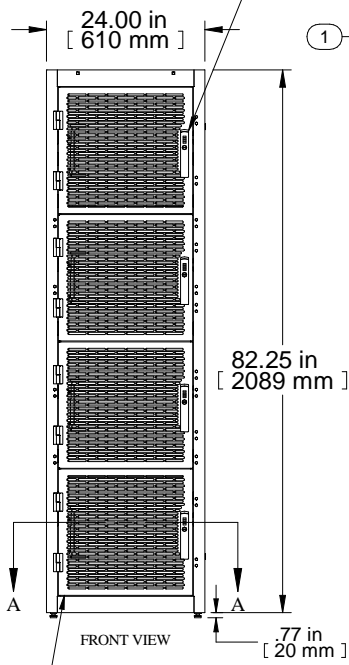

SECTION A-A

TOP VIEW

CONTAINMENT PROVISIONS

FRONT VIEW
DOORS REMOVED

FRONT VIEW

82.25 in
[2089 mm]

77 in
[20 mm]

24.00 in
[610 mm]

COMBINATION
LOCK HANDLE
TYP

RIGHT SIDE VIEW

CONTAINMENT PROVISIONS

CONTAINMENT PROVISIONS

REAR VIEW

LOCKABLE
SIDE/BARRIER
PANEL

LEFT SIDE VIEW

BOTTOM VIEW

Item Number	Title	Quantity
1	COLO FRAME	1
3	COLO - MTG CHANNEL 1/2/3 BAY (42")	2
4	COLO - MTG CHANNEL 4 BAY (42")	4
5	COLO - 4B PNL RAIL SQ. HOLE	8
6	COLO - 4B PNL RAIL SQ. HOLE	8
7	COLO - FIXED DIVIDER SHELF	3
8	COLO - SHELF CUTOOUT COVER PLATE	6
9	CL - 4 BAY CM FOR 2ND BAY (23)	2
10	CL - 4 BAY CM FOR 3RD BAY (43)	2
11	CL - 4 BAY CM FOR 4TH BAY (62)	2
12	CL - SIDE PANEL (44U X 42/48)	1
13	COLO - 4 BAY FLUSH VENTED DOOR	8

Data subject to change without notice. Isometric drawing not to scale.

Les données sont sujettes à changement sans préavis.

PART NO.

CLC4B42