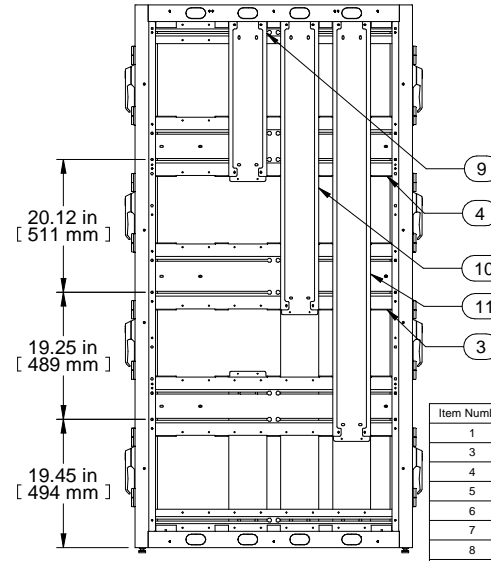

SECTION A-A

TOP VIEW

CONTAINMENT PROVISIONS

FRONT VIEW
DOORS REMOVED

FRONT VIEW

82.25 in
[2089 mm]

77 in
[20 mm]

24.00 in
[610 mm]

COMBINATION
LOCK HANDLE
TYP

RIGHT SIDE VIEW

CONTAINMENT PROVISIONS

CONTAINMENT PROVISIONS

REAR VIEW

LOCKABLE
SIDE/BARRIER
PANEL

LEFT SIDE VIEW

BOTTOM VIEW

Item Number	Title	Quantity
1	COLO FRAME	1
3	COLO - MTG CHANNEL 1/2/3 BAY (42")	2
4	COLO - MTG CHANNEL 4 BAY (42")	4
5	COLO - 4B PNL RAIL SQ. HOLE	8
6	COLO - 4B PNL RAIL SQ. HOLE	8
7	COLO - FIXED DIVIDER SHELF	3
8	COLO - SHELF CUTOOUT COVER PLATE	6
9	CL - 4 BAY CM FOR 2ND BAY (23)	2
10	CL - 4 BAY CM FOR 3RD BAY (43)	2
11	CL - 4 BAY CM FOR 4TH BAY (62)	2
12	CL - SIDE PANEL (44U X 42/48)	1
13	COLO - 4 BAY FLUSH VENTED DOOR	8

Data subject to change without notice. Isometric drawing not to scale.

Les données sont sujettes à changement sans préavis.

PART NO.

CLC4B42