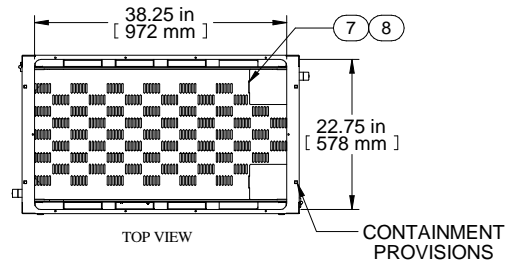

SECTION A-A

TOP VIEW

CONTAINMENT PROVISIONS

FRONT VIEW
DOORS REMOVED

FRONT VIEW

82.25 in
[2089 mm]

77 in
[20 mm]

24.00 in
[610 mm]

COMBINATION
LOCK HANDLE
TYP

RIGHT SIDE VIEW

CONTAINMENT PROVISIONS

CONTAINMENT PROVISIONS

REAR VIEW

LOCKABLE
SIDE/BARRIER
PANEL

LEFT SIDE VIEW

BOTTOM VIEW

Data subject to change without notice. Isometric drawing not to scale.

Les données sont sujettes à changement sans préavis.

PART NO.

CLC4B42