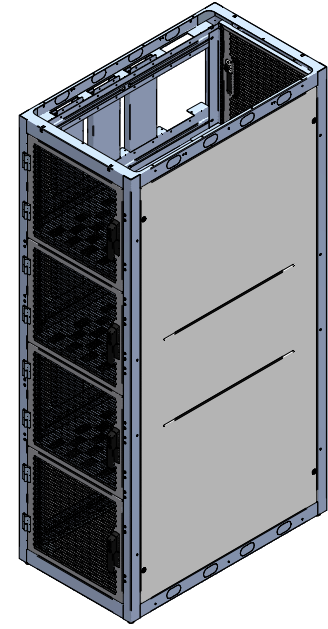

SECTION A-A

TOP VIEW

CONTAINMENT PROVISIONS

FRONT VIEW
DOORS REMOVED

FRONT VIEW

82.25 in
[2089 mm]

77 in
[20 mm]

24.00 in
[610 mm]

COMBINATION
LOCK HANDLE
TYP

RIGHT SIDE VIEW

CONTAINMENT PROVISIONS

CONTAINMENT PROVISIONS

REAR VIEW

LOCKABLE
SIDE/BARRIER
PANEL

LEFT SIDE VIEW

BOTTOM VIEW

Item Number	Title	Quantity
1	COLO FRAME	1
3	COLO - MTG CHANNEL 1/2/3 BAY (42")	2
4	COLO - MTG CHANNEL 4 BAY (42")	4
5	COLO - 4B PNL RAIL SQ. HOLE	8
6	COLO - 4B PNL RAIL SQ. HOLE	8
7	COLO - FIXED DIVIDER SHELF	3
8	COLO - SHELF CUTOOUT COVER PLATE	6
9	CL - 4 BAY CM FOR 2ND BAY (23)	2
10	CL - 4 BAY CM FOR 3RD BAY (43)	2
11	CL - 4 BAY CM FOR 4TH BAY (62)	2
12	CL - SIDE PANEL (44U X 42/48)	1
13	COLO - 4 BAY FLUSH VENTED DOOR	8

PART NUMBERS

CLC4B36	PAINTED BLACK TEXTURED
---------	------------------------

NOTES

4 Bay Cabinet Assembly

See Hammond Website for Additional Accessories

Français

Pour tous les détails sur nos produits,

svp veuillez consulter notre site www.hammondmfg.com