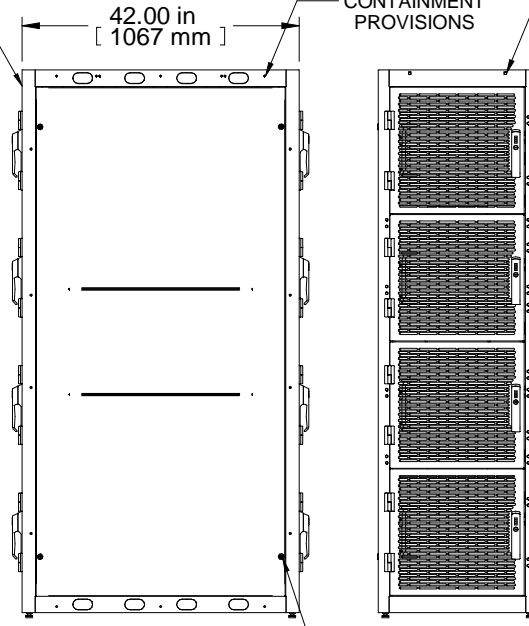

SECTION A-A

TOP VIEW

CONTAINMENT PROVISIONS

FRONT VIEW
DOORS REMOVED

FRONT VIEW

82.25 in
[2089 mm]

77 in
[20 mm]

24.00 in
[610 mm]

COMBINATION
LOCK HANDLE
TYP

RIGHT SIDE VIEW

CONTAINMENT PROVISIONS

CONTAINMENT PROVISIONS

REAR VIEW

LOCKABLE
SIDE/BARRIER
PANEL

LEFT SIDE VIEW

BOTTOM VIEW

Item Number	Title	Quantity
1	COLO FRAME	1
3	COLO - MTG CHANNEL 1/2/3 BAY (42")	2
4	COLO - MTG CHANNEL 4 BAY (42")	4
5	COLO - 4B PNL RAIL SQ. HOLE	8
6	COLO - 4B PNL RAIL SQ. HOLE	8
7	COLO - FIXED DIVIDER SHELF	3
8	COLO - SHELF CUTOOUT COVER PLATE	6
9	CL - 4 BAY CM FOR 2ND BAY (23)	2
10	CL - 4 BAY CM FOR 3RD BAY (43)	2
11	CL - 4 BAY CM FOR 4TH BAY (62)	2
12	CL - SIDE PANEL (44U X 42/48)	1
13	COLO - 4 BAY FLUSH VENTED DOOR	8