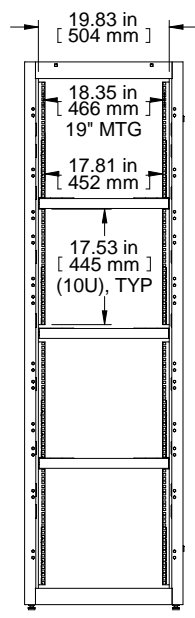

SECTION A-A

TOP VIEW

CONTAINMENT PROVISIONS

FRONT VIEW
DOORS REMOVED

FRONT VIEW

82.25 in
[2089 mm]

77 in
[20 mm]

24.00 in
[610 mm]

COMBINATION
LOCK HANDLE
TYP

RIGHT SIDE VIEW

CONTAINMENT PROVISIONS

CONTAINMENT PROVISIONS

REAR VIEW

LOCKABLE
SIDE/BARRIER
PANEL

LEFT SIDE VIEW

BOTTOM VIEW

Item Number	Title	Quantity
1	COLO FRAME	1
3	COLO - MTG CHANNEL 1/2/3 BAY (42")	2
4	COLO - MTG CHANNEL 4 BAY (42")	4
5	COLO - 4B PNL RAIL SQ. HOLE	8
6	COLO - 4B PNL RAIL SQ. HOLE	8
7	COLO - FIXED DIVIDER SHELF	3
8	COLO - SHELF CUTOOUT COVER PLATE	6
9	CL - 4 BAY CM FOR 2ND BAY (23)	2
10	CL - 4 BAY CM FOR 3RD BAY (43)	2
11	CL - 4 BAY CM FOR 4TH BAY (62)	2
12	CL - SIDE PANEL (44U X 42/48)	1
13	COLO - 4 BAY FLUSH VENTED DOOR	8

Data subject to change without notice. Isometric drawing not to scale.

Les données sont sujettes à changement sans préavis.

PART NO.

CLC4B42