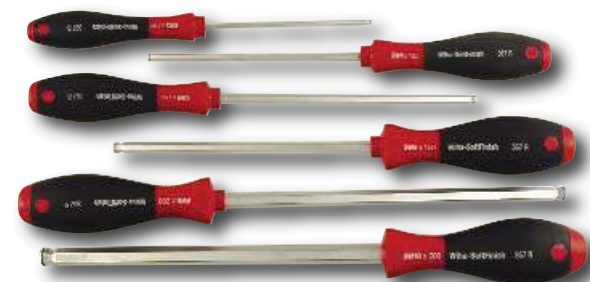

367 92 6 Pc. Set MagicRing Metric Ball End Hex-Drivers

Hex blade chrome-vanadium-molybdenum steel, hardened, hard chromed. Wiha-SoftFinish® handle, multi-component, cushion grip.

Item No.	mm	mm	mm	mm	lbs.
367 92	367 30	3.0	100	367 60	6.0 150 1.86
	367 40	4.0	125	367 80	8.0 200
	367 50	5.0	150	367 86	10.0 200