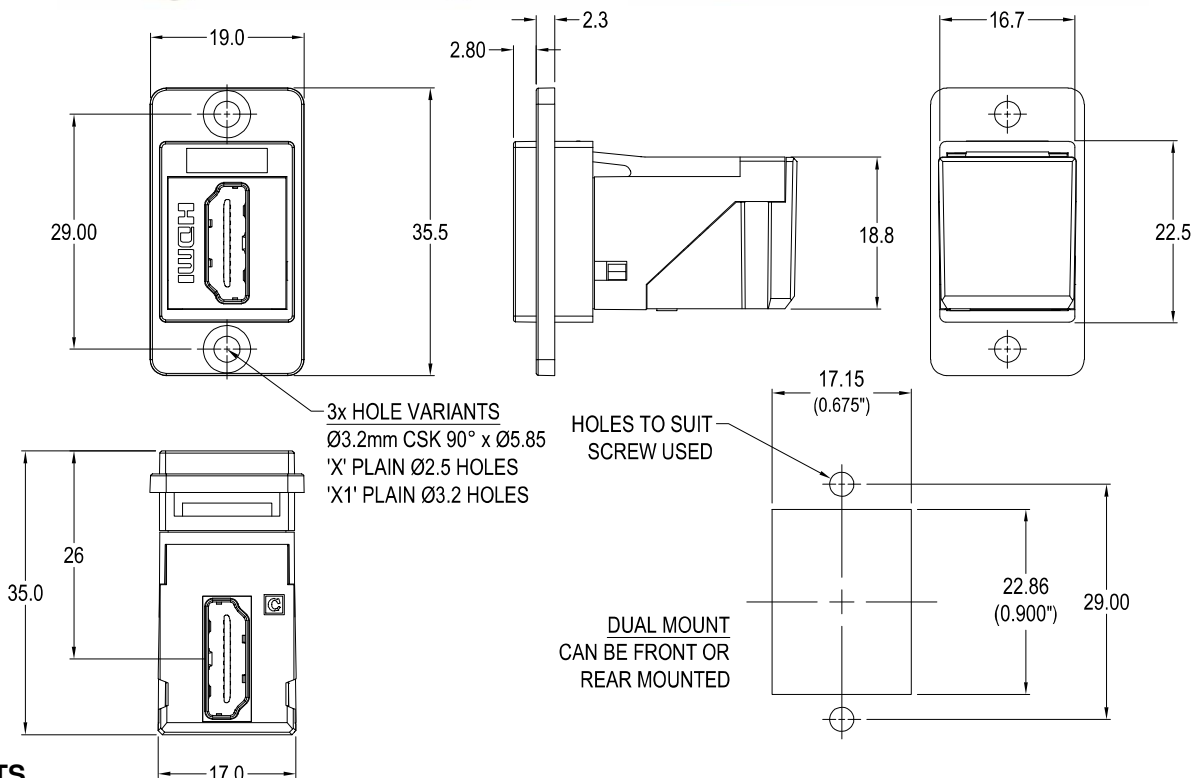

DUALSLIM HDMI FEMALE - FEMALE RIGHT ANGLE FEEDTHROUGH CONNECTOR

Can be front or rear mounted in the panel

VARIANTS

Part No.

CP30753

RAFT DUALSLIM HDMI F-F Black plastic frame, CSK holes

CP30753X

RAFT DUALSLIM HDMI F-F Black plastic frame, Ø2.5 PLAIN holes

CP30753X1

RAFT DUALSLIM HDMI F-F Black plastic frame, Ø3.2 PLAIN holes

Feedthrough Features

- Fits standard rectangular cutout.
- Front or rear mounting through the panel.
- Various hole mounting options.
- No soldering or punch termination. Use standard cable for each connector style.
- Low rear profile.
- 90° or right angle rear cable entry.

Material:

1. Insert: ABS UL94-V2
2. Plastic Frame: Polyamide UL94-V2
3. Shell: Gold plated
4. Contacts: Gold Plated

General:

Please note: Functionality is affected by cable quality, length and cable wiring configuration.