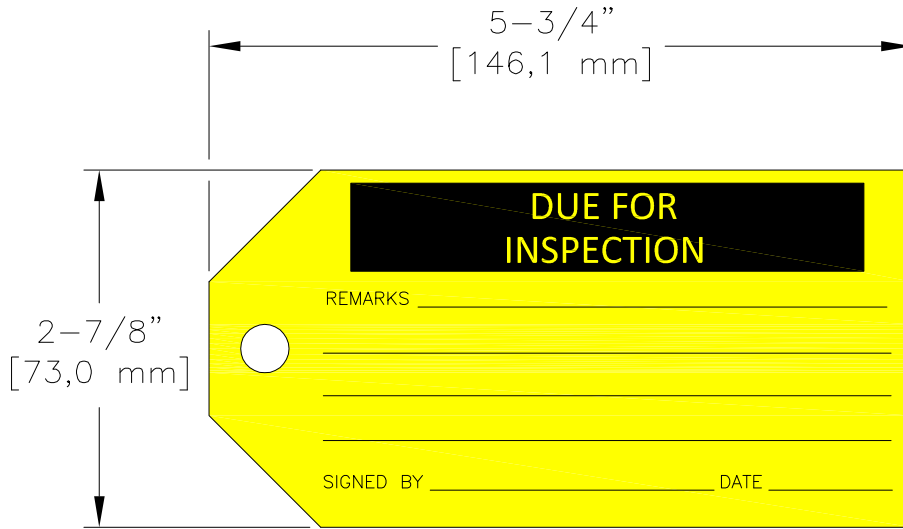

LOC	DIST	REVISIONS					
—	—	P	LTR	DESCRIPTION	DATE	DWN	APVD
		A		NEW DRAWING	08MAR2016	KR	KM

LABEL VIEW

RELEASED FOR PUBLICATION
ALL RIGHTS RESERVED.

THIS DRAWING IS UNPUBLISHED.
BY -
COPYRIGHT -

QTY: 100 TAGS
FOR INDOOR USE ONLY

MATERIAL	PAPERBOARD
PRINT COLOURS	1 COLOUR PRINT IN BLACK
BACKGROUND COLOURS	YELLOW

DIMENSIONS: INCHES [mm]	DWN K. RAGHAVENDRA	08MAR2016	MATERIAL	—	FINISH	—	
	CHK K. MUNZ	08MAR2016					
TOLERANCES UNLESS OTHERWISE SPECIFIED:	APVD K. MUNZ	08MAR2016					
0 PLC ± -	PRODUCT SPEC	—	NAME QMT215 PAPERBOARD TAGS				
1 PLC ± .1	APPLICATION SPEC	—					
2 PLC ± .050	WEIGHT	—	SIZE	A4	CAGE CODE	00779	
3 PLC ± .020		CUSTOMER DRAWING	DRAWING NO	C-1878678-5		RESTRICTED TO	—
4 PLC ± 1/8"			SCALE	NTS	SHEET	1 OF 1	REV
ANGLES ± -							