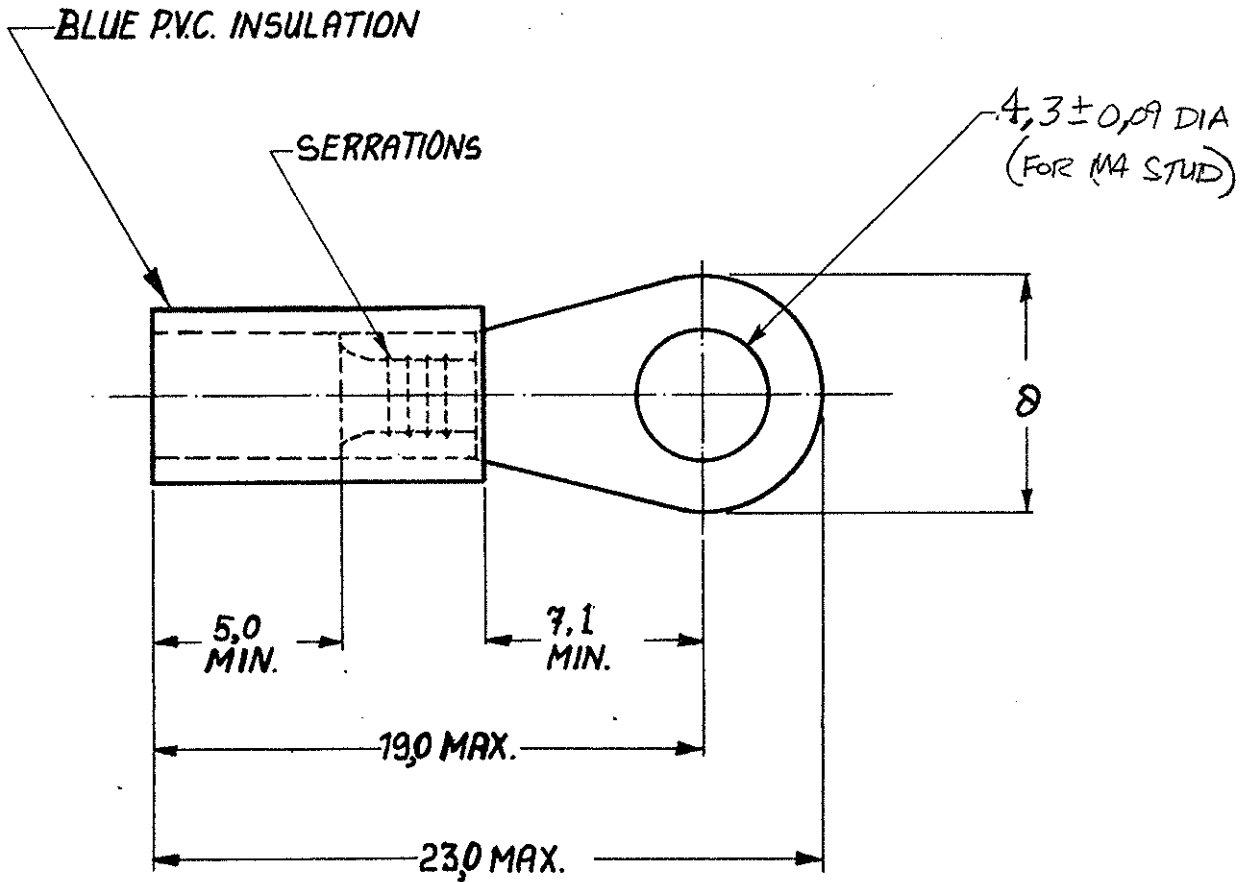

NUMBER C-165408-E

TONGUE MATERIAL THICKNESS: 0,8

REV C 30-8-85
DIMENSIONS IN M.M. DO NOT SCALE PRINT

CUSTOMER COPY FOR REFERENCE ONLY

©1970 BY AMP-HOLLAND N.V. ALL RIGHTS RESERVED A-MP PRODUCTS COVERED BY PATENTS AND/OR PATENTS PENDING.

AMP-HOLLAND N.V.
's-HERTOGENBOSCH
HOLLAND

2-165408-1 165408 TAPE MOUNTED
165408 COPPER TIN

WIRE-RANGE 15-2,5 mm² INSUL.-RANGE 3,9 DIA. MAX. TYPE DIN PLASTI-GRIP

ORDER NO. MATERIAL PLATING

SCALE 4:1 LOC H SIZE A NO C-165408-E REV F1