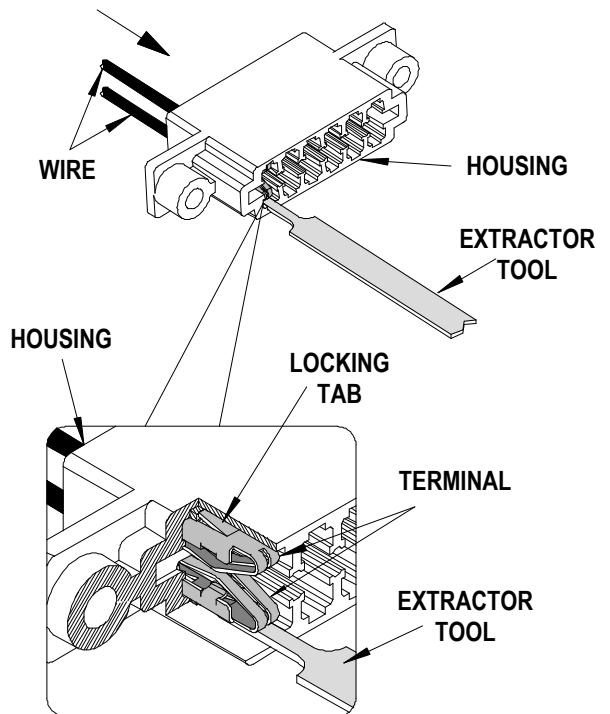

SCOPE

Products: KK ® 3.96mm (.156 in) pitch Crimp Terminals

Terminal Series No	Description	Housings Series No	Terminal Order No.			
1797	KK ® 3.96mm (.156 in) pitch Bifurcated Terminals	1796	08-01-0101	08-01-0102	08-01-0105	08-01-0106
			08-01-0121	08-01-0122	08-01-0123	08-01-0124
			08-03-0101	08-03-0102	08-05-0103	08-05-0104
			08-05-0105	08-06-0101	08-06-0102	08-06-0105
			08-06-0106	08-07-0101	08-07-0102	
1799	KK ® 3.96mm (.156 in) pitch Right Angle Terminal	2139, 41696, 52213 and 52266	08-30-0109	08-30-0110	08-34-0105	08-34-0106
			08-34-0109	08-35-0105	08-35-0106	
4366	KK ® 3.96mm (.156 in) pitch Straight-On Dualcon TM Terminals	4338	08-03-0303	08-03-0304	08-05-0301	08-05-0302
			08-05-0305	40-01-1194	50-36-1873	
4573	KK ® 3.96mm (.156 in) pitch Cantilever Straight-On Terminals	4338	08-03-0305	08-03-0306	08-05-0303	08-05-0304
			50-36-2431	50-36-2432		

OPERATION:

- Push the terminal forward in the arrow direction before using the Extractor Tool as shown in Figure 1. Insert the Extractor Tool into the slot on the bottom or top of the connector housing.

Figure 1

- Depress the terminal locking tabs, push the terminal back through the Connector slot and pull the terminated wire out in the arrow direction as shown in Figure 2.

Figure 2

CAUTION: Molex specifications are valid only when used with Molex terminals, applicators and tooling.