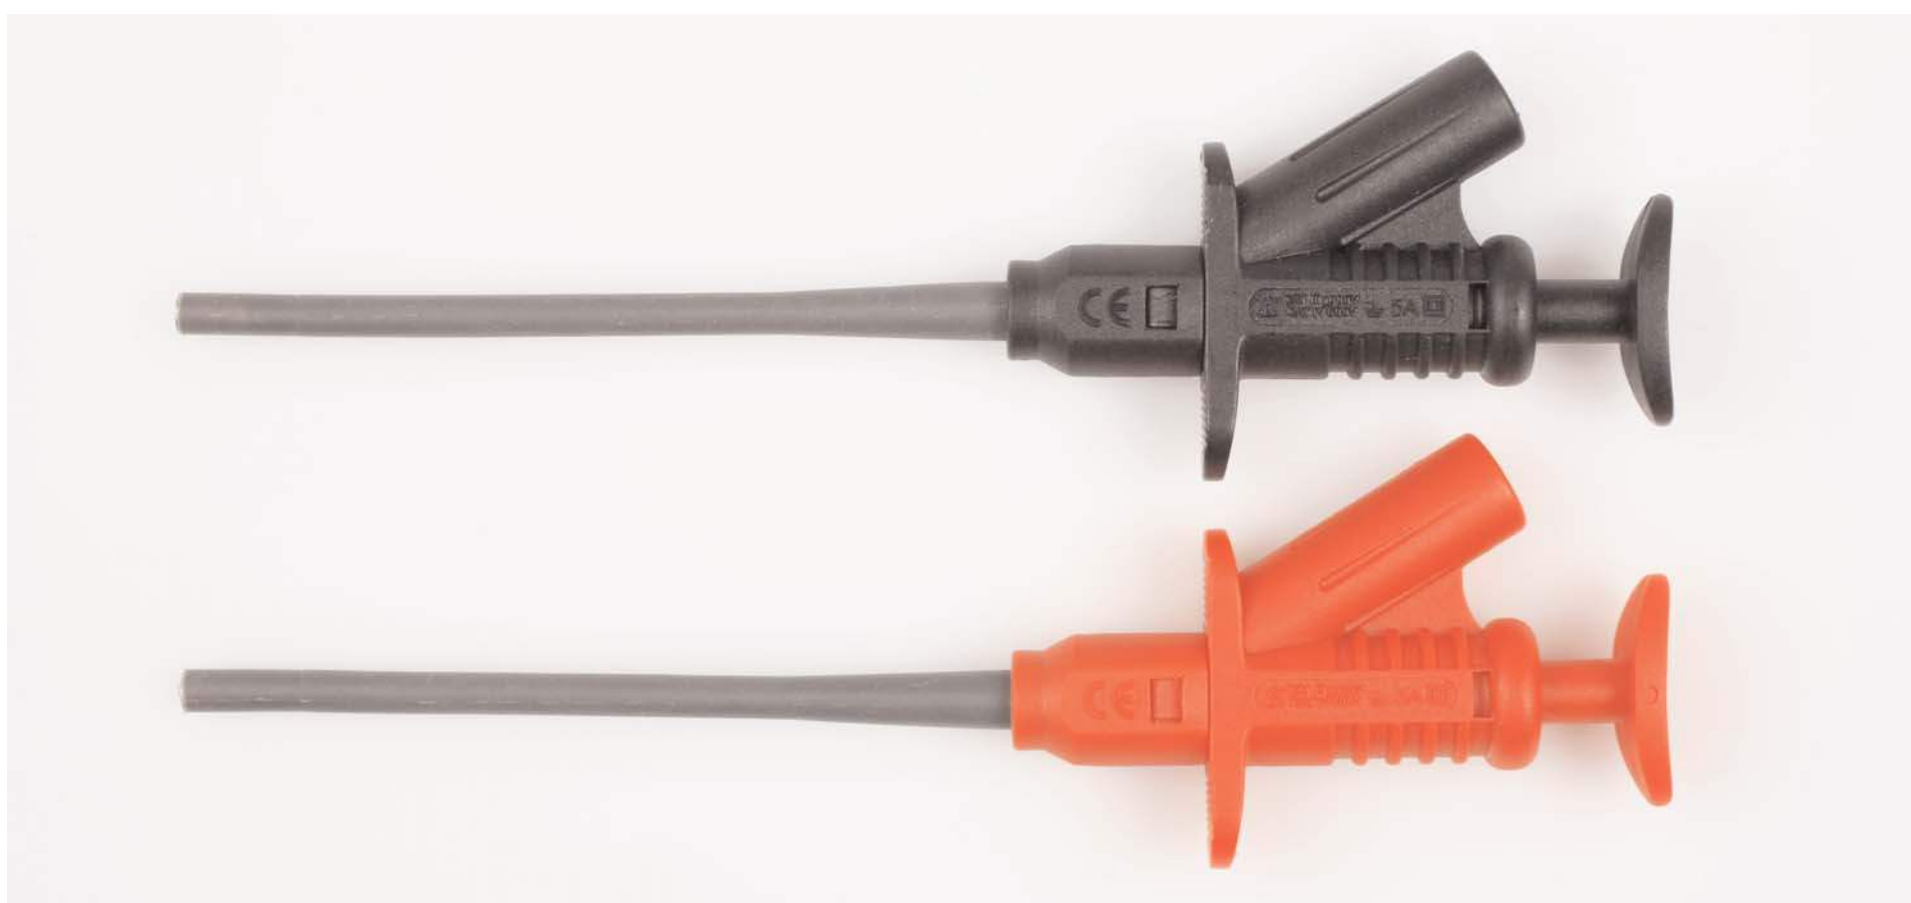

A069 Plunger Clip.

Voltage / Amperage Rating

Maximum Voltage: 1000V
Maximum Amperage: 5mA

Copyright © 2007 Test Products International, Inc.

Agency Listing

cULus 61010
IEC 61010

Category Rating

CAT III 1000 V
CAT IV 600 V

Insulation Material

N/A

Dimensions

Lead Length: N/A
Prod Length: 0.3" (7.5mm)/
0.3" (0.8mm) diameter
Jaw Opening: 0.26" (6.5mm)

Type

0.16 (4.0mm)
male Banana Plug