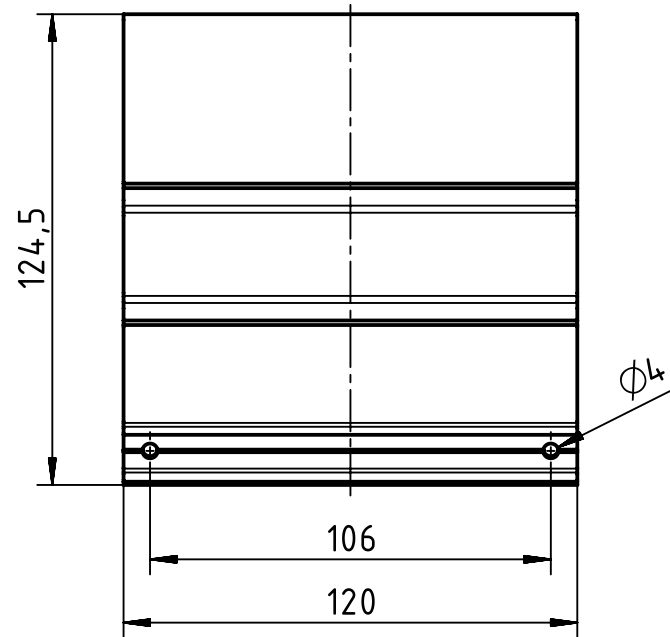

1 2 3 4 5 6

A

B

C

D

views excluding screws

	All Dimensions in mm Original Size DIN A4		Scale 1:2	Free size tol.		Ref.		
	All rights reserved Department EL PD - DE		Created by STICKFORTH	Inspected by WULF	Standardisation TIEMANNA	Date 2015-03-12	State Final Release	
HARTING Electric GmbH & Co. KG D-32339 Espelkamp			Title Ha-VIS MK3000 S7120			Doc-Key / ECM-Nr. 100610328/UGD/002/B 500000086312		
			Type TB	Number 24 98 100 0014			Rev. B	Page 1/1