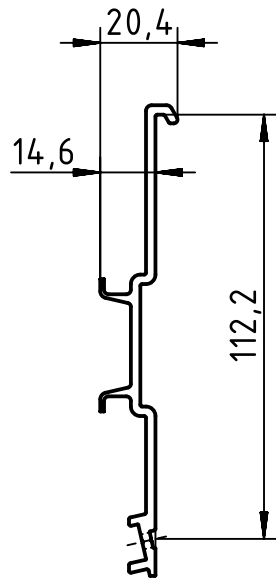

1 2 3 4 5 6

A

B

C

D

views excluding screws

	All Dimensions in mm Original Size DIN A4		Scale 1:2	Free size tol.		Ref.		
	All rights reserved Department EL PD - DE		Created by STICKFORTH	Inspected by WULF	Standardisation TIEMANNA	Date 2015-03-12	State Final Release	
HARTING Electric GmbH & Co. KG D-32339 Espelkamp			Title Ha-VIS MK3000 S7120			Doc-Key / ECM-Nr. 100610328/UGD/002/B 500000086312		
			Type TB	Number 24 98 100 0014			Rev. B	Page 1/1