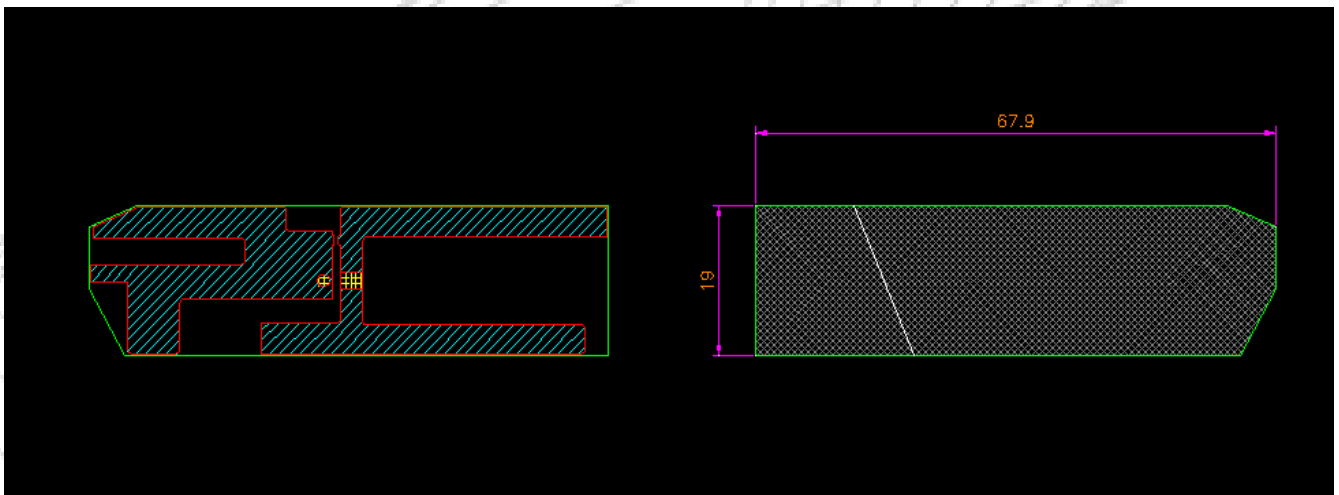

## Maswell Internal Antenna WiFi 6 and 5G Bands High Gain

AN\_Master\_A04B

### Mechanical Dimension

### Specifications

Item	Specifications	
Antenna	Frequency Range	1400~6000MHz
	Gain	3.5dBi (Zenith)
	Efficiency	> 50%
Mechanical	Cable	RF 1.13
	Cable Size	10cm
	Connector	IPEX4
	Dimension	19*67.9mm
	Operating Temperature	-20°C ~+80°C