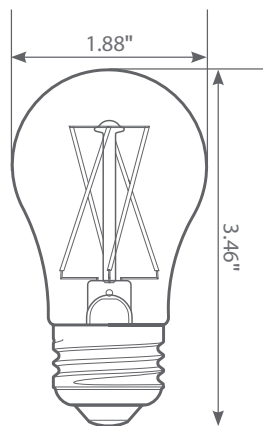

Product Dimensions